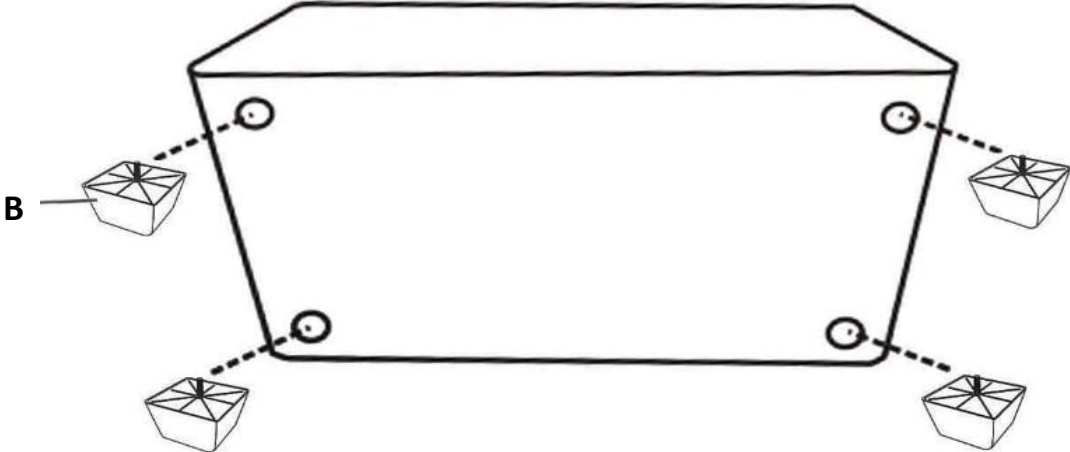

ASSEMBLY TIME

10 MINUTES

PARTS IDENTIFICATION

A OTTOMAN

1PC

B LEG

4PCS

ASSEMBLY INSTRUCTIONS

STEP 1

STEP 2

ITEM: 500948

Note: Dimension tolerance $\pm 5\%$