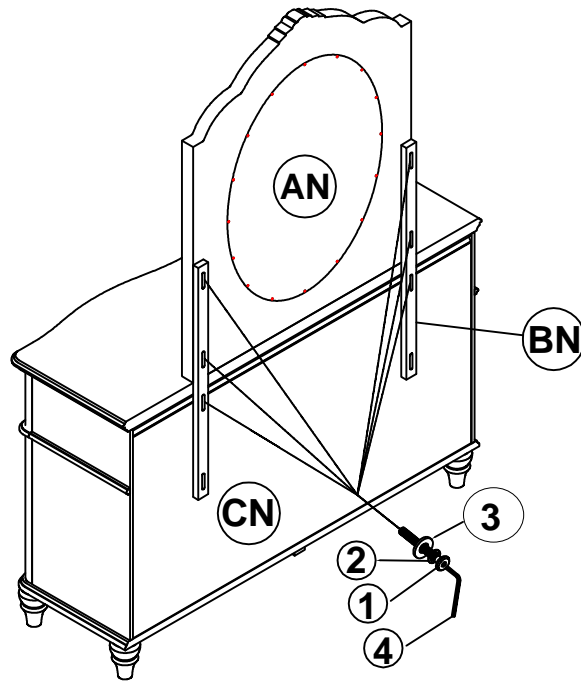

## PARTS IDENTIFICATION

AN	MIRROR		1PC
BN	MIRROR SUPPORT (PACKED WITH DRESSER)		2PCS
CN	DRESSER FROM BOX ITEM# 400723		1PC

## HARDWARE IDENTIFICATION

1	BOLT (Ø1/4" x 35mm - RBW)		6PCS
2	LOCK WASHER (Ø1/4" - RBW)		6PCS
3	FLAT WASHER (Ø1/4" - RBW)		6PCS
4	ALLEN WRENCH (4MM - RBW)		1PC

ITEM:400724

**ASSEMBLY INSTRUCTIONS**  
**STEP 1**