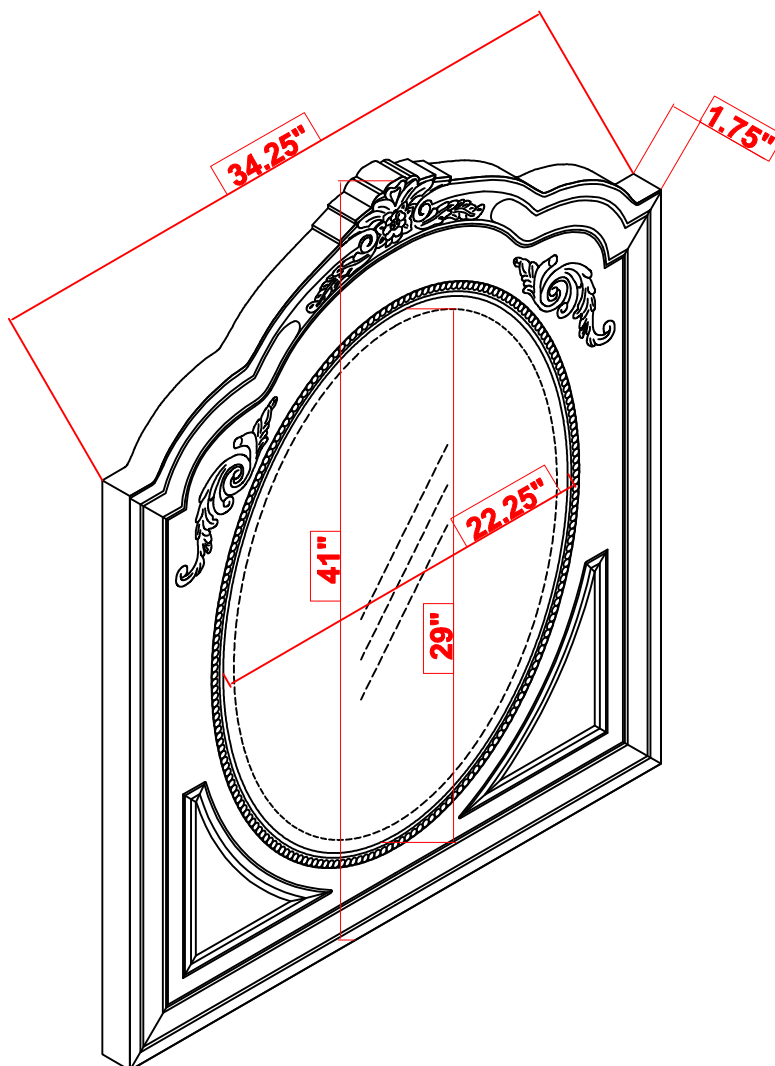

## PARTS IDENTIFICATION

AN	MIRROR		1PC
BN	MIRROR SUPPORT (PACKED WITH DRESSER)		2PCS
CN	DRESSER FROM BOX ITEM# 400723		1PC

## HARDWARE IDENTIFICATION

1	BOLT (Ø1/4" x 35mm - RBW)		6PCS
2	LOCK WASHER (Ø1/4" - RBW)		6PCS
3	FLAT WASHER (Ø1/4" - RBW)		6PCS
4	ALLEN WRENCH (4MM - RBW)		1PC

ITEM:400724

**ASSEMBLY INSTRUCTIONS**  
**STEP 1**

**STEP 2**  
**COMPLETE**

ITEM:400724

**COASTER**  
FINE FURNITURE

**Note :** Dimension tolerance  $\pm 5\%$