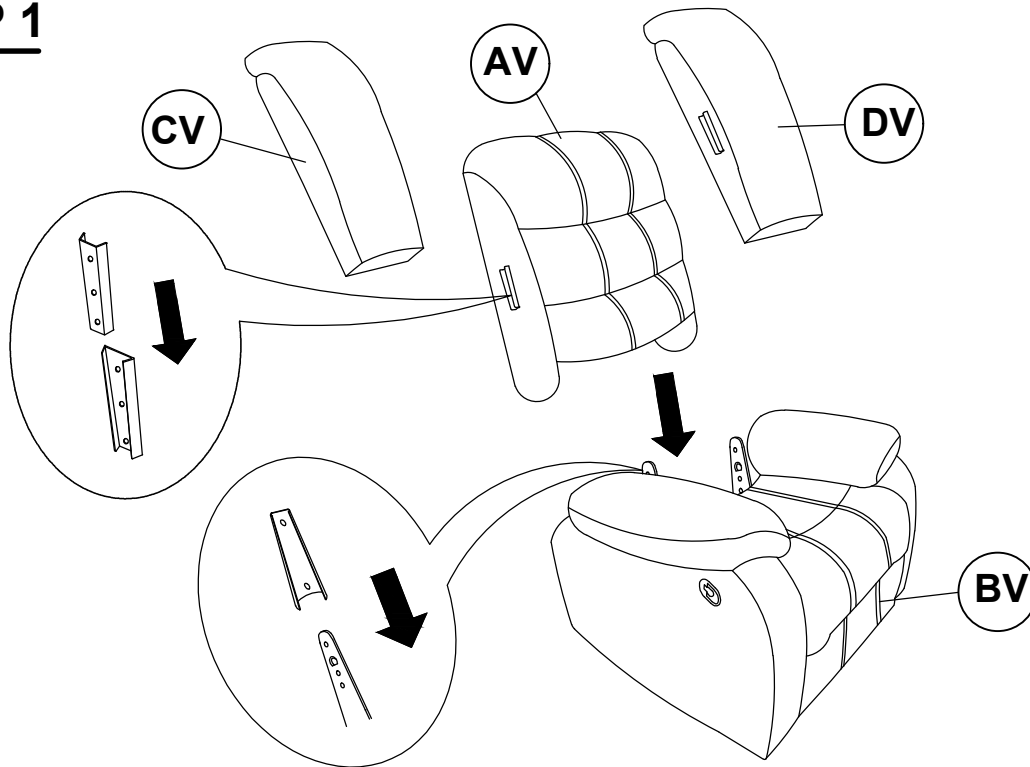

1PC

DV RIGHT EAR

1PC

ITEM: **601883**

ASSEMBLY INSTRUCTIONS

STEP 1

STEP 2
COMPLETE

ITEM: 601883

COASTER
FINE FURNITURE

Note: Dimension tolerance $\pm 5\%$