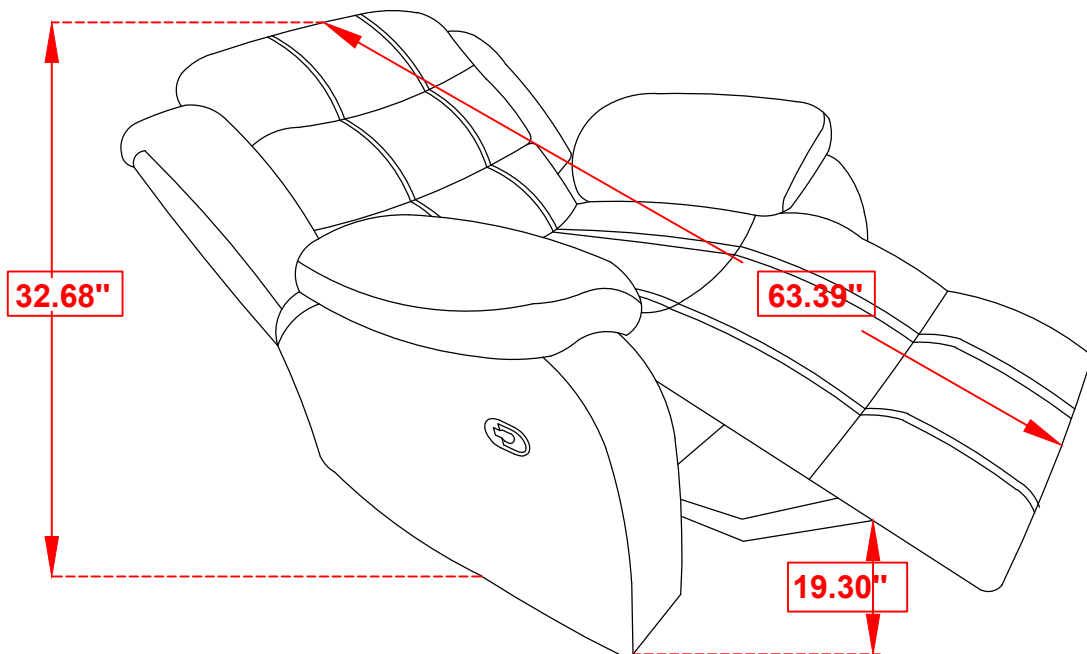

1PC

DV RIGHT EAR

1PC

ITEM: **601883**

ASSEMBLY INSTRUCTIONS

STEP 1

STEP 2
COMPLETE

ITEM: 601883

COASTER
FINE FURNITURE

Note: Dimension tolerance $\pm 5\%$