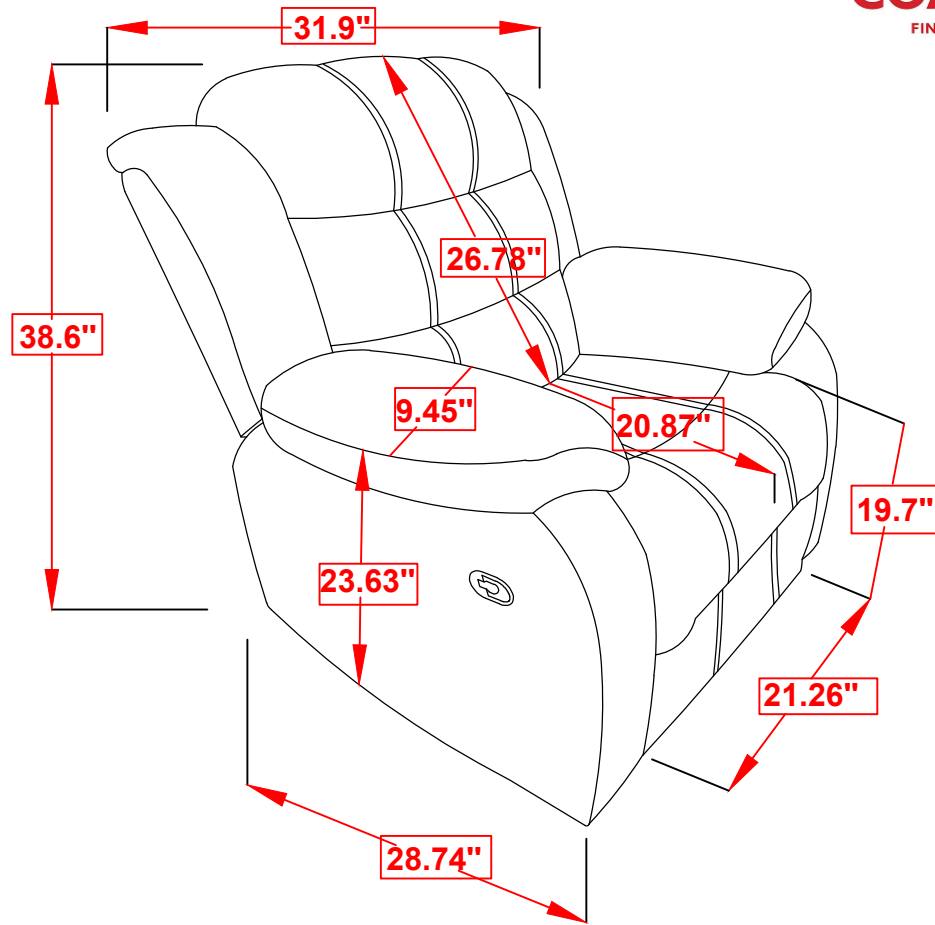

1PC

DV RIGHT EAR

1PC

ITEM: **601883**

ASSEMBLY INSTRUCTIONS

STEP 1

STEP 2
COMPLETE

ITEM: 601883

COASTER
FINE FURNITURE

Note: Dimension tolerance $\pm 5\%$