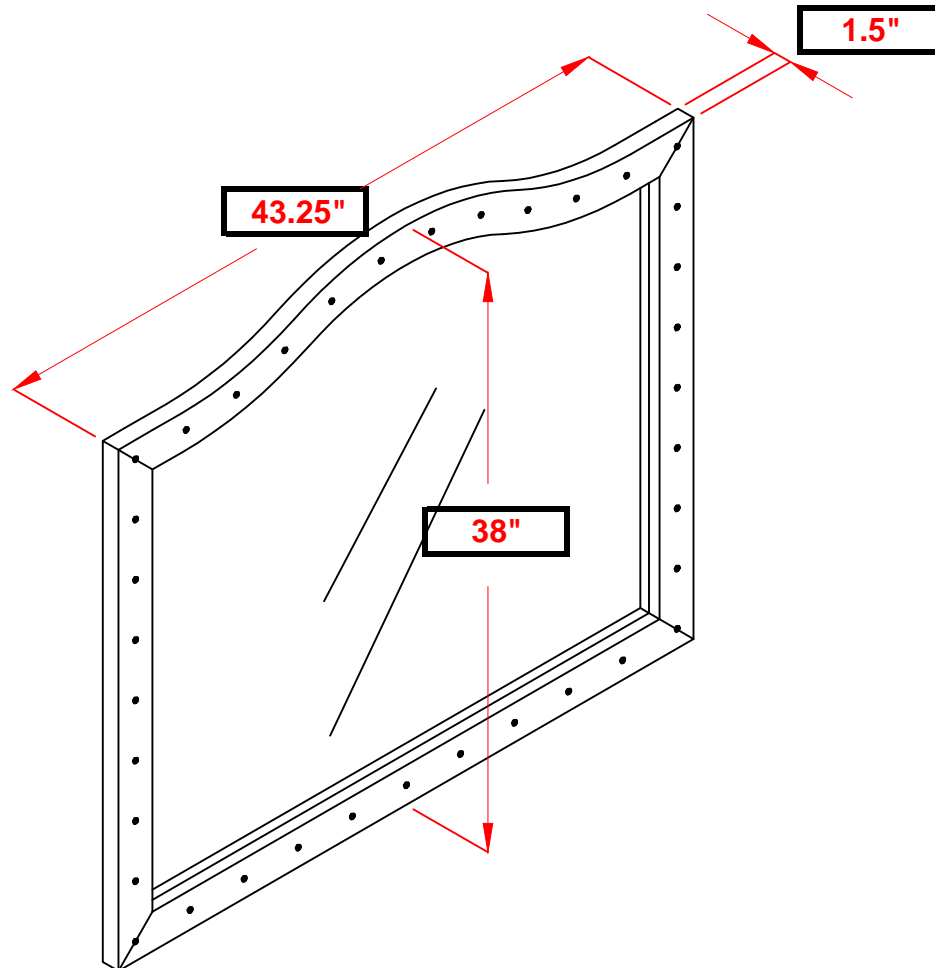

ASSEMBLY INSTRUCTIONS
COASTER FINE FURNITURE

Fine Furniture for every stage of life

205104
Mirror

ITEM: **205104**

ASSEMBLY INSTRUCTIONS

ASSEMBLY TIPS:

1. Remove hardware from box and sort by size.
2. Please check to see that all hardware and parts are present prior to start of assembly.
3. Please follow attached instructions in the same sequence as numbered to assure fast & easy assembly.

ITEM: 205104

ASSEMBLY INSTRUCTIONS
STEP 1

ITEM: **205104**

ASSEMBLY INSTRUCTIONS

STEP 2

COMPLETE

ITEM: 205104

COASTER
FINE FURNITURE

Note : Dimension tolerance $\pm 5\%$