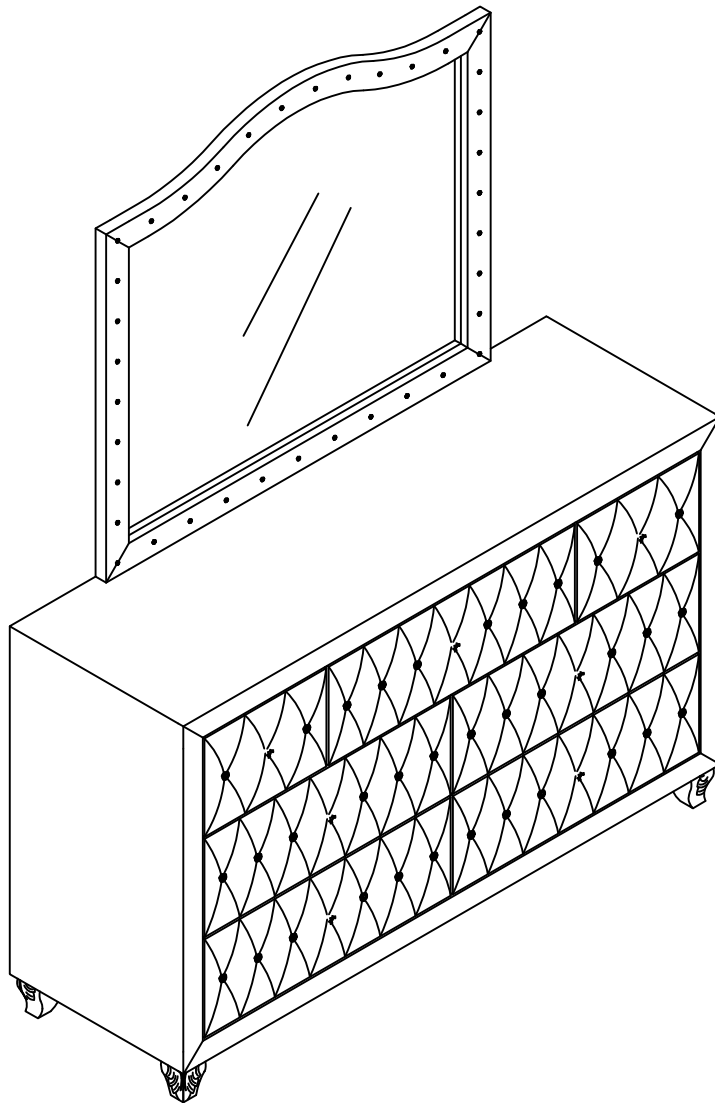

ASSEMBLY INSTRUCTIONS
COASTER FINE FURNITURE

Fine Furniture for every stage of life

205104
Mirror

ITEM: **205104**

ASSEMBLY INSTRUCTIONS

ASSEMBLY TIPS:

1. Remove hardware from box and sort by size.
2. Please check to see that all hardware and parts are present prior to start of assembly.
3. Please follow attached instructions in the same sequence as numbered to assure fast & easy assembly.

ASSEMBLY TIME

10 MINUTES

PARTS IDENTIFICATION

AV	DRESSER FROM BOX ITEM #205103		1PC	BV	MIRROR		1PC
CV	MIRROR SUPPORT (PACKED WITH MIRROR)		2PCS				

HARDWARE IDENTIFICATION

1	ALLEN WRENCH (4MM - RBW)		1PC	3	LOCK WASHER (Ø1/4" - RBW)		8PCS
2	BOLT (Ø1/4" x 45mm - RBW)		8PCS	4	FLAT WASHER (Ø1/4" x 19 x 1.5mm - RBW)		8PCS

Note : Dimension tolerance $\pm 5\%$