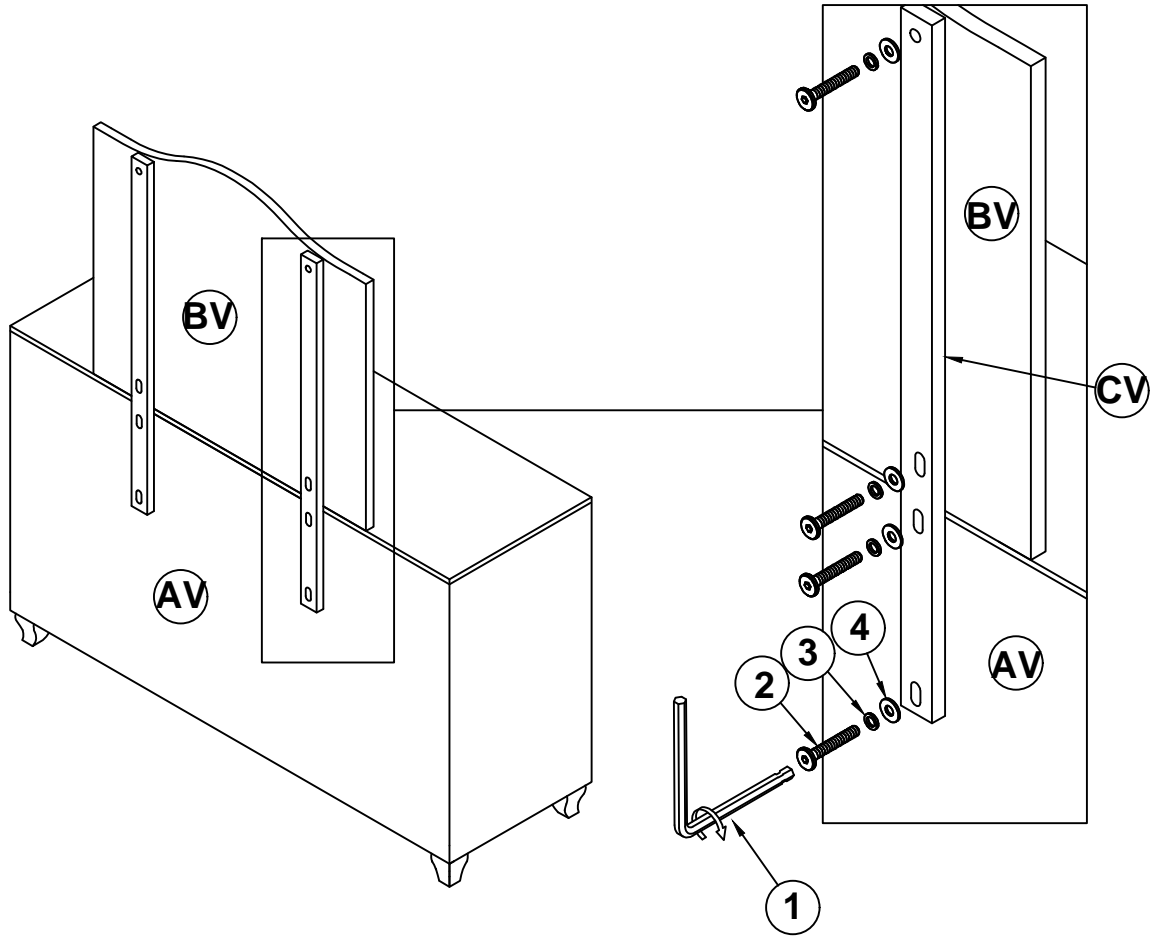

ASSEMBLY INSTRUCTIONS
COASTER FINE FURNITURE

Fine Furniture for every stage of life

205104
Mirror

ITEM: **205104**

ASSEMBLY INSTRUCTIONS

ASSEMBLY TIPS:

1. Remove hardware from box and sort by size.
2. Please check to see that all hardware and parts are present prior to start of assembly.
3. Please follow attached instructions in the same sequence as numbered to assure fast & easy assembly.

ASSEMBLY TIME

10 MINUTES

PARTS IDENTIFICATION

AV	DRESSER FROM BOX ITEM #205103		1PC	BV	MIRROR		1PC
CV	MIRROR SUPPORT (PACKED WITH MIRROR)		2PCS				

HARDWARE IDENTIFICATION

1	ALLEN WRENCH (4MM - RBW)		1PC	3	LOCK WASHER (Ø1/4" - RBW)		8PCS
2	BOLT (Ø1/4" x 45mm - RBW)		8PCS	4	FLAT WASHER (Ø1/4" x 19 x 1.5mm - RBW)		8PCS

ITEM: 205104

ASSEMBLY INSTRUCTIONS
STEP 1

ITEM: **205104**

ASSEMBLY INSTRUCTIONS

STEP 2

COMPLETE

ITEM: 205104

COASTER
FINE FURNITURE