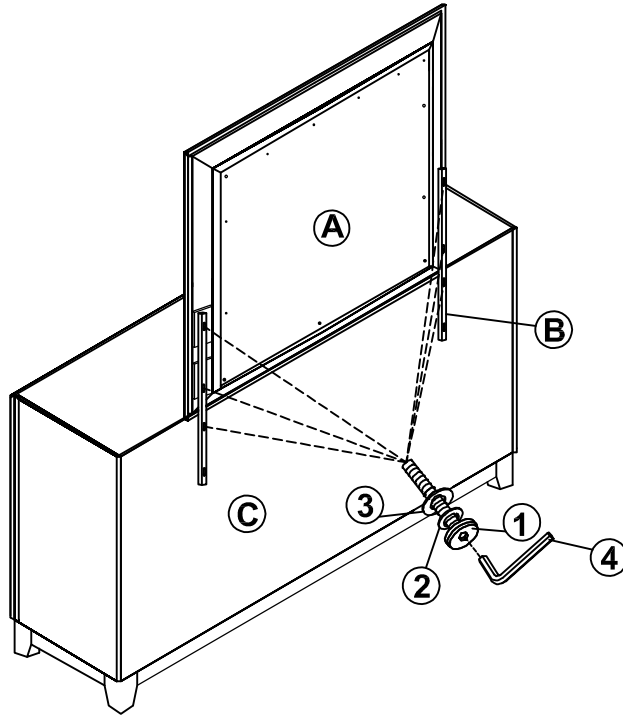

ITEM: **204924**
ASSEMBLY INSTRUCTIONS
STEP 1