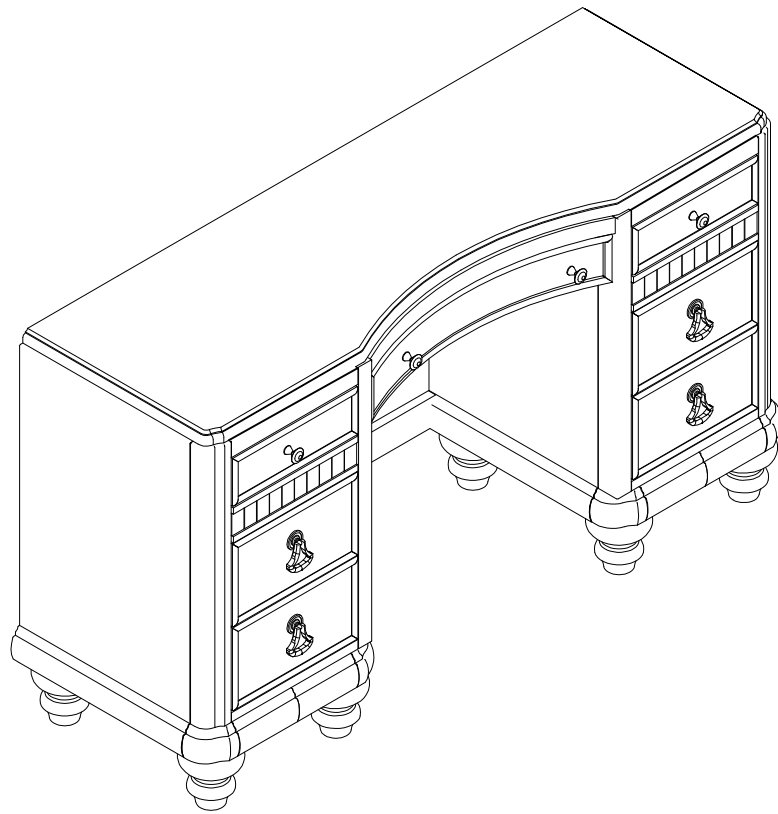

ASSEMBLY INSTRUCTIONS
COASTER FINE FURNITURE

Fine Furniture for every stage of life

204187
Vanity Desk

ITEM: **204187**

ASSEMBLY INSTRUCTIONS

ASSEMBLY TIPS:

1. Remove hardware from box and sort by size.
2. Please check to see that all hardware and parts are present prior to start of assembly.
3. Please follow attached instructions in the same sequence as numbered to assure fast & easy assembly.

STEP 1

Bun Foot Are Inside
the Bottom Drawer

STEP 2 COMPLETE

ITEM:204187

INNER SIZE OF DRAWER 1 : 21.9" x 15.4" x3.7"
INNER SIZE OF DRAWER 2 : 11.3" x14.6" x3.7"
INNER SIZE OF DRAWER 3 : 11.3" x14.6" x2.7"
INNER SIZE OF DRAWER 4 : 11.3" x14.6" x6.5"