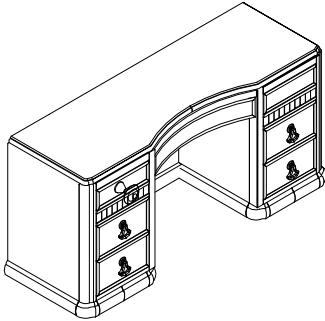

ITEM: **204187**

ASSEMBLY INSTRUCTIONS

ASSEMBLY TIPS:

1. Remove hardware from box and sort by size.
2. Please check to see that all hardware and parts are present prior to start of assembly.
3. Please follow attached instructions in the same sequence as numbered to assure fast & easy assembly.

WARNING!

1. Don't attempt to repair or modify parts that are broken or defective. Please contact the store immediately.
2. This product is for home use only and not intended for commercial establishments.

ASSEMBLY TIME

15 MINUTES

PARTS IDENTIFICATION

A DRESSER