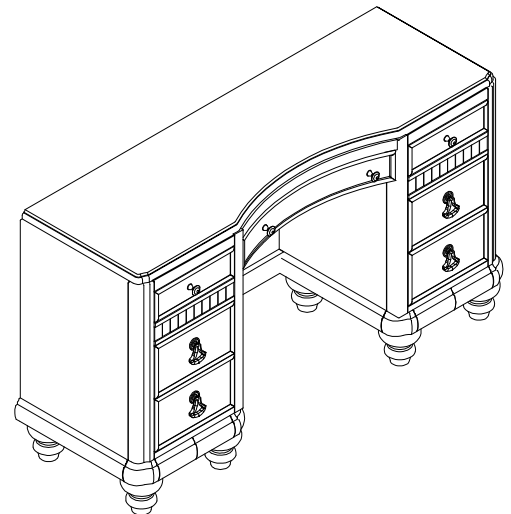

ASSEMBLY INSTRUCTIONS
COASTER FINE FURNITURE

Fine Furniture for every stage of life

204187
Vanity Desk

ITEM: **204187**

ASSEMBLY INSTRUCTIONS

ASSEMBLY TIPS:

1. Remove hardware from box and sort by size.
2. Please check to see that all hardware and parts are present prior to start of assembly.
3. Please follow attached instructions in the same sequence as numbered to assure fast & easy assembly.

STEP 1

Bun Foot Are Inside
the Bottom Drawer

STEP 2 COMPLETE

ITEM:204187

INNER SIZE OF DRAWER 1 : 21.9" x 15.4" x3.7"
INNER SIZE OF DRAWER 2 : 11.3" x14.6" x3.7"
INNER SIZE OF DRAWER 3 : 11.3" x14.6" x2.7"
INNER SIZE OF DRAWER 4 : 11.3" x14.6" x6.5"