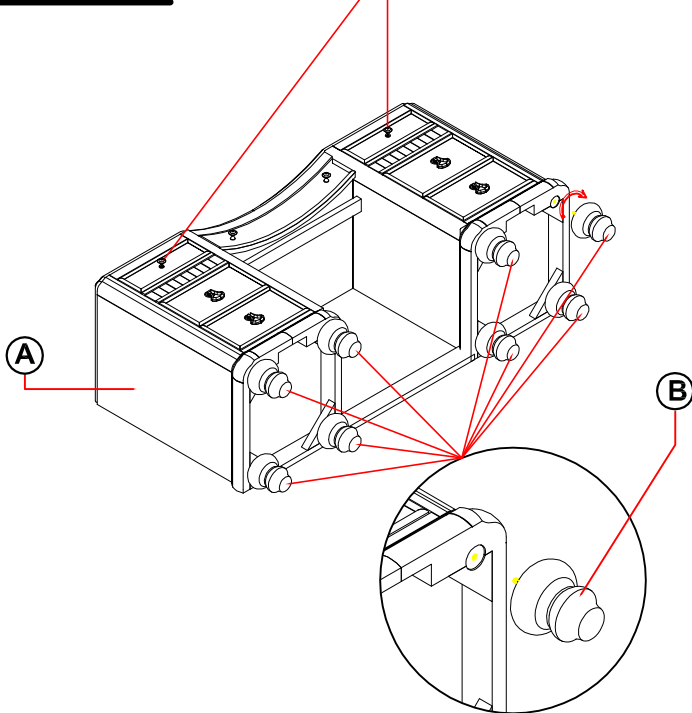

ASSEMBLY TIME

15 MINUTES

PARTS IDENTIFICATION

A DRESSER

1PC

B BUN FOOT

4PCS

ASSEMBLY INSTRUCTIONS

STEP 1

Bun Foot Are Inside
the Bottom Drawer

STEP 2 COMPLETE

ITEM:204187

INNER SIZE OF DRAWER 1 : 21.9" x 15.4" x3.7"
INNER SIZE OF DRAWER 2 : 11.3" x14.6" x3.7"
INNER SIZE OF DRAWER 3 : 11.3" x14.6" x2.7"
INNER SIZE OF DRAWER 4 : 11.3" x14.6" x6.5"