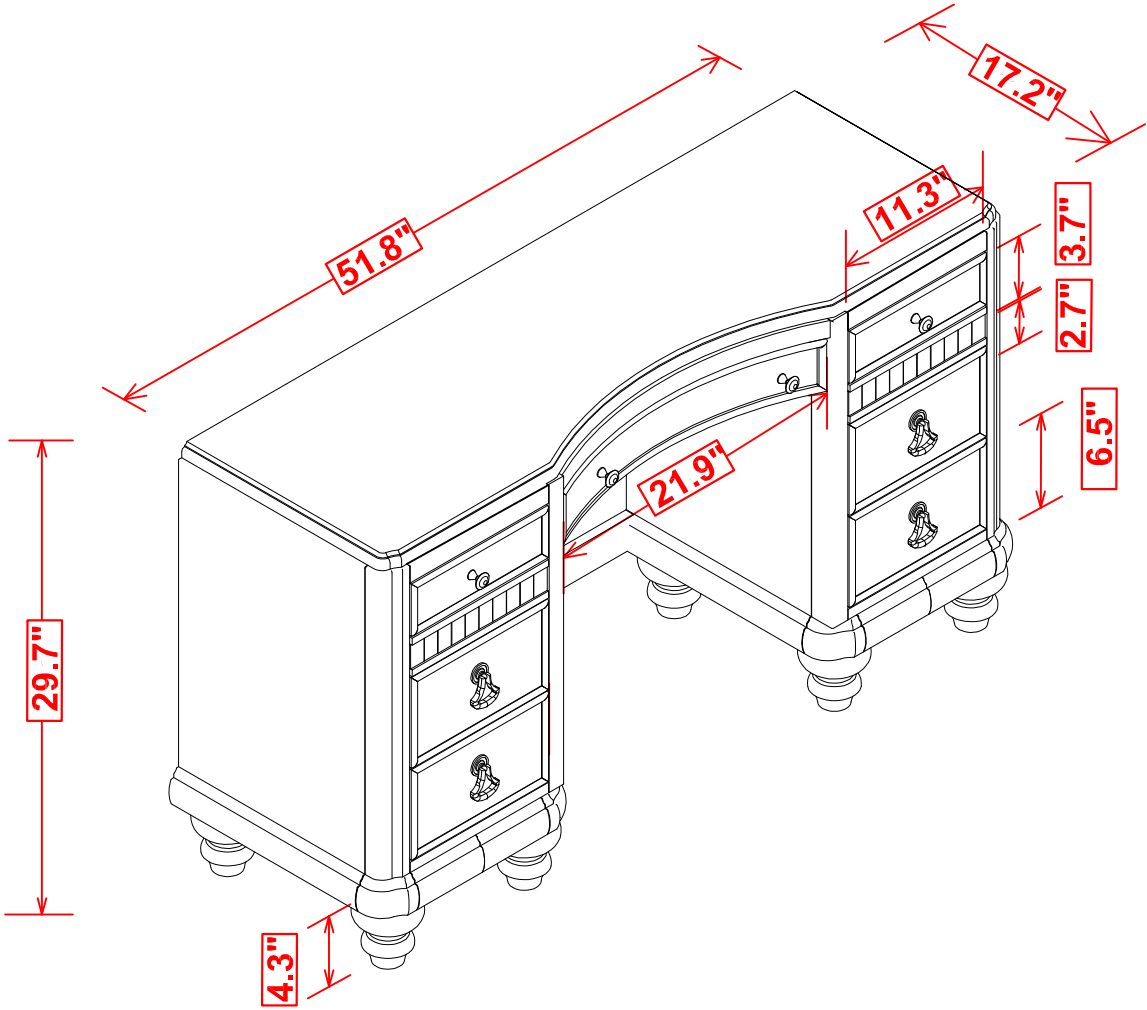

ASSEMBLY INSTRUCTIONS
COASTER FINE FURNITURE

Fine Furniture for every stage of life

204187
Vanity Desk

ITEM: **204187**

ASSEMBLY INSTRUCTIONS

ASSEMBLY TIPS:

1. Remove hardware from box and sort by size.
2. Please check to see that all hardware and parts are present prior to start of assembly.
3. Please follow attached instructions in the same sequence as numbered to assure fast & easy assembly.

STEP 1

Bun Foot Are Inside
the Bottom Drawer

STEP 2 COMPLETE

ITEM:204187

INNER SIZE OF DRAWER 1 : 21.9" x 15.4" x3.7"
INNER SIZE OF DRAWER 2 : 11.3" x14.6" x3.7"
INNER SIZE OF DRAWER 3 : 11.3" x14.6" x2.7"
INNER SIZE OF DRAWER 4 : 11.3" x14.6" x6.5"

Note : Dimension tolerance $\pm 5\%$