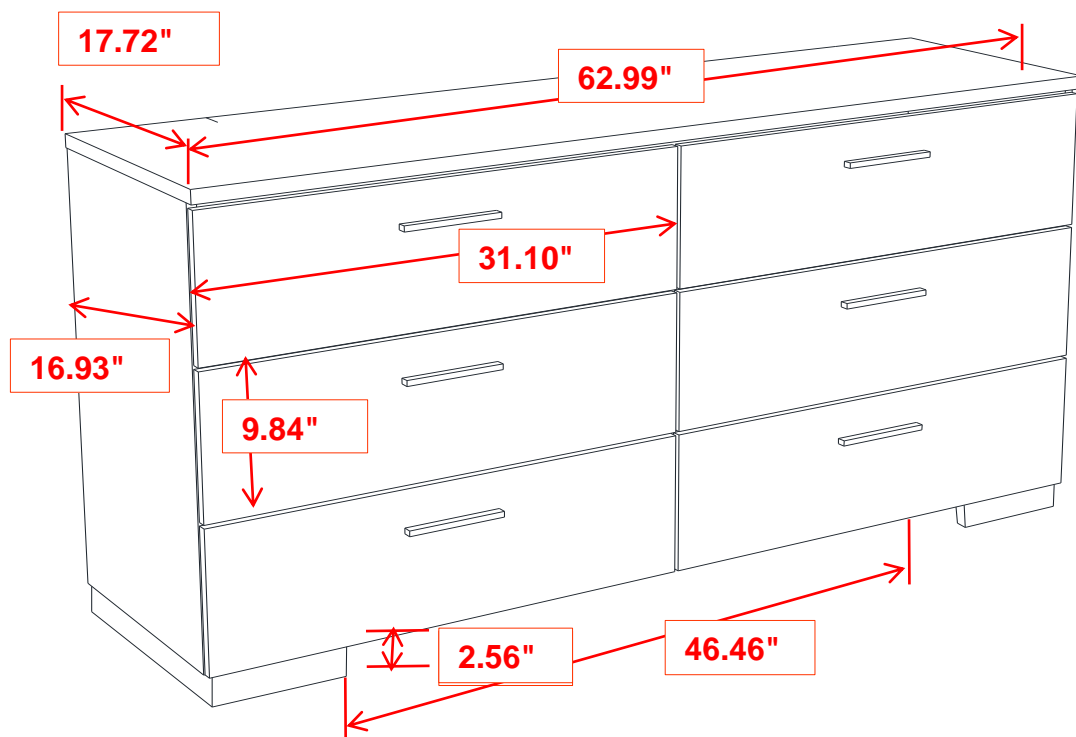

REMOVAL OF PROTECTIVE FILM

**PLEASE REMOVE THE
PROTECTIVE FILM
BEFORE USE**

ITEM:203503

INNER DRAWER : 28.74" x 12.60" x 5.12"

Note : Dimension tolerance $\pm 5\%$