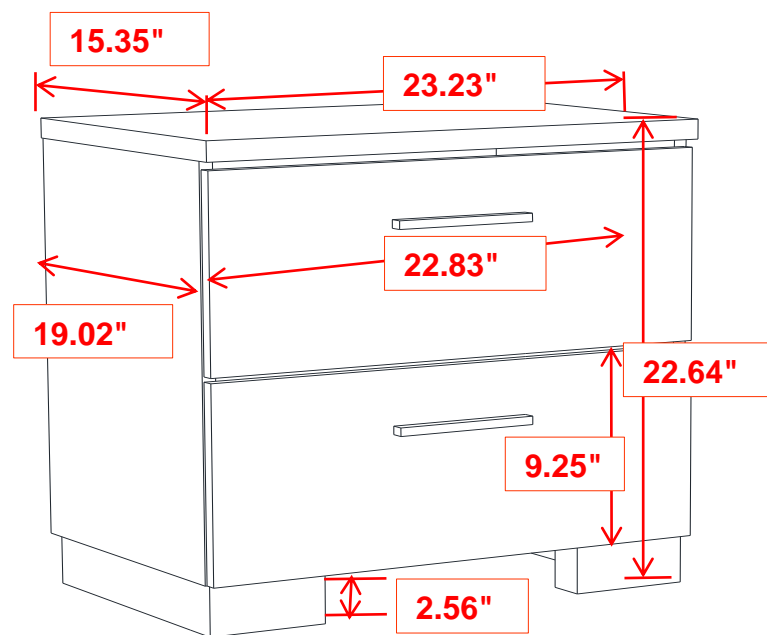

ASSEMBLY INSTRUCTIONS
COASTER FINE FURNITURE

Fine Furniture for every stage of life

203502
Nightstand

REVISION 0 : 05/27/2014
REVISION 1 : 07/26/2019

REMOVAL OF PROTECTIVE FILM

**PLEASE REMOVE THE
PROTECTIVE FILM
BEFORE USE**

ITEM:203502

INNER DRAWER : 20.08"x 12.60"x5.12"

Note : Dimension tolerance $\pm 5\%$