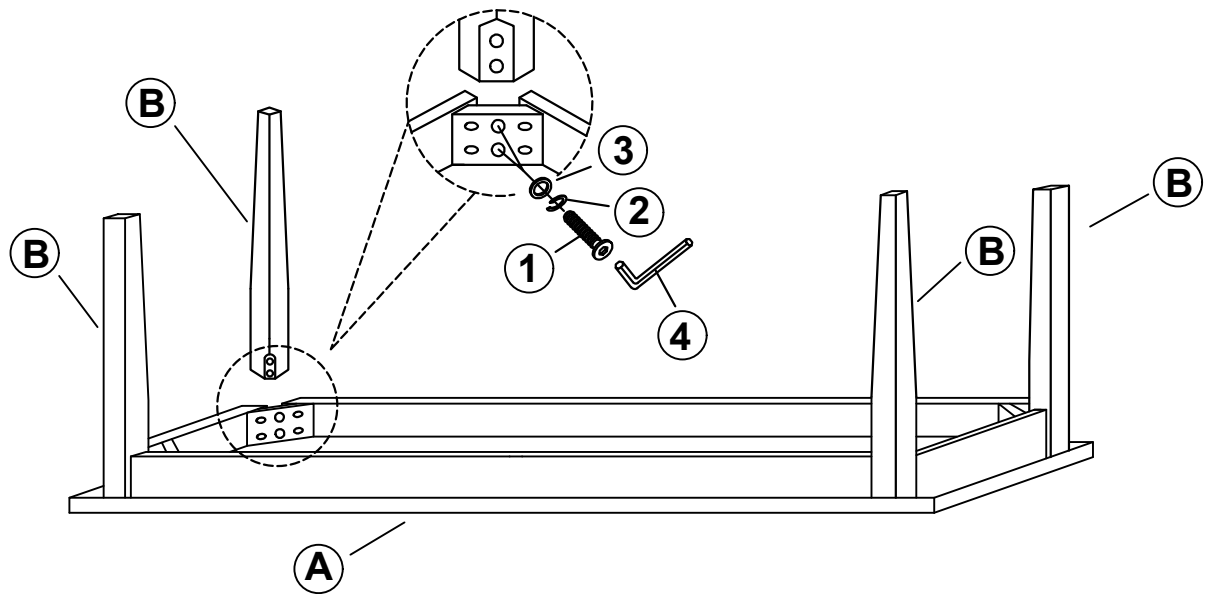

## PARTS IDENTIFICATION

A SEAT

1PC

B LEG

4PCS

## HARDWARE IDENTIFICATION

1 BOLT  
( Ø5/16" x 2-1/2" - RBW )

8PCS

2 LOCK WASHER  
( Ø5/16" - RBW )

8PCS

3 FLAT WASHER  
( Ø5/16" - RBW )

8PCS

4 ALLEN WRENCH  
( 4MM - RBW )

1PC

ITEM: **109543**

**ASSEMBLY INSTRUCTIONS**

**STEP 1**

**STEP 2**  
**COMPLETE**

ITEM: **109543**

**Note:** Dimension tolerance  $\pm 5\%$