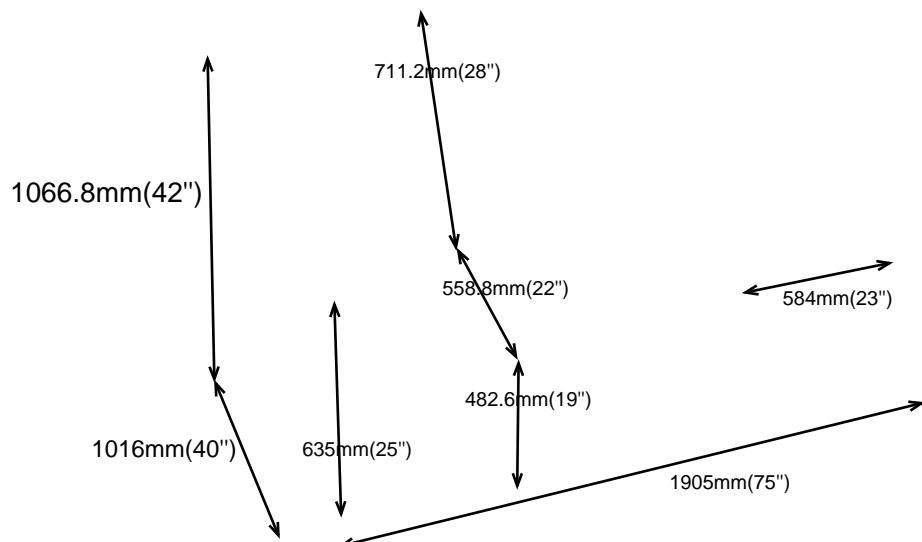

ASSEMBLY TIME

10 MINUTES

PARTS IDENTIFICATION

A LEFT BACK

1PC

B RIGHT BACK

1PC

C MIDDLE BACK

1PC

D BASE

1PC

Note : Dimension tolerance $\pm 5\%$