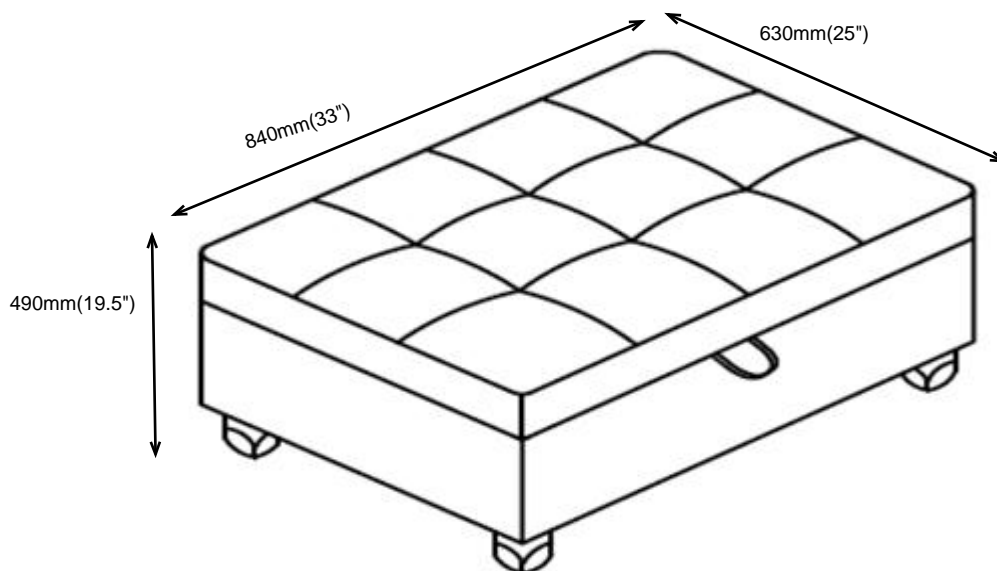

STEP 2

Note : Dimension tolerance $\pm 5\%$