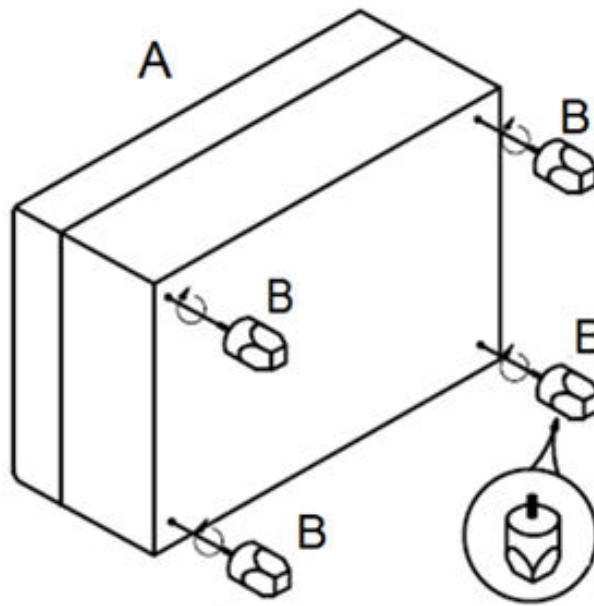

ASSEMBLY TIME

15 MINUTES

PARTS IDENTIFICATION

A OTTOMAN
FRAME

1PC

B LEG

4PCS

ITEM : **500414**

ASSEMBLY INSTRUCTIONS

STEP 1

STEP 2

Note : Dimension tolerance $\pm 5\%$