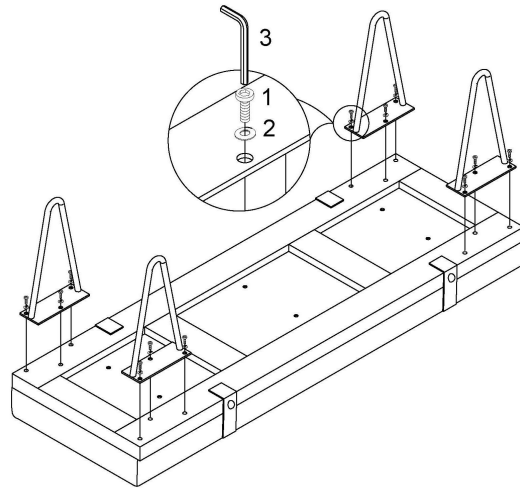

STEP 1

1		12PCS
2		12PCS
3		1PC