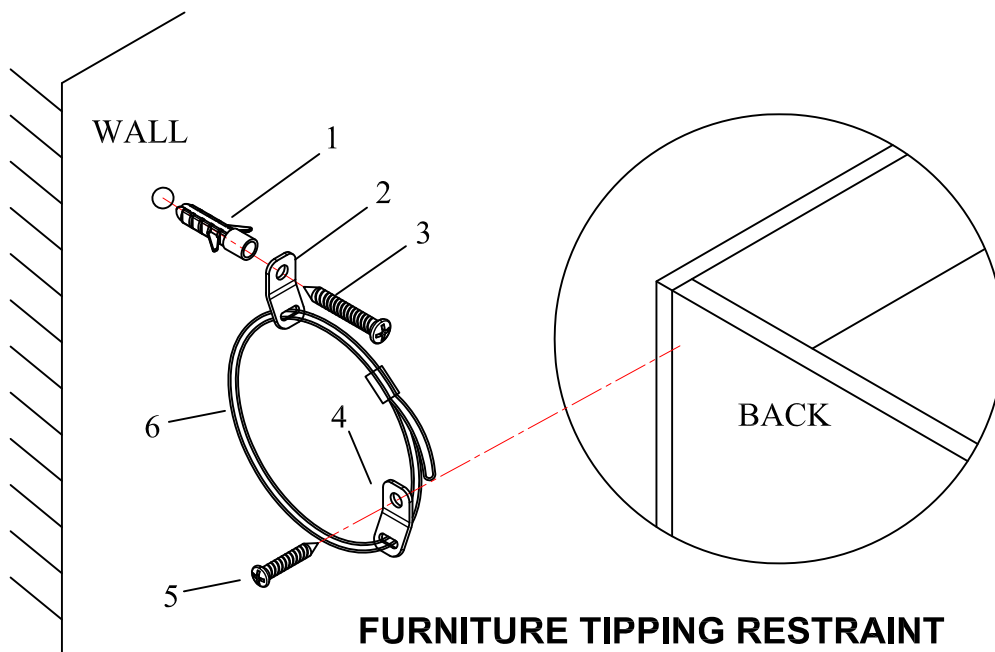

ITEM : 800923

FURNITURE TIPPING RESTRAINT

WARNING

Injury may result from tipping furniture

This restraint is not a substitute for proper adult supervision.
This restraint may provide protection against tipping furniture.

Do not allow children to climb on furniture.

Failure to detach this restraint before moving furniture may
result in injury and damage