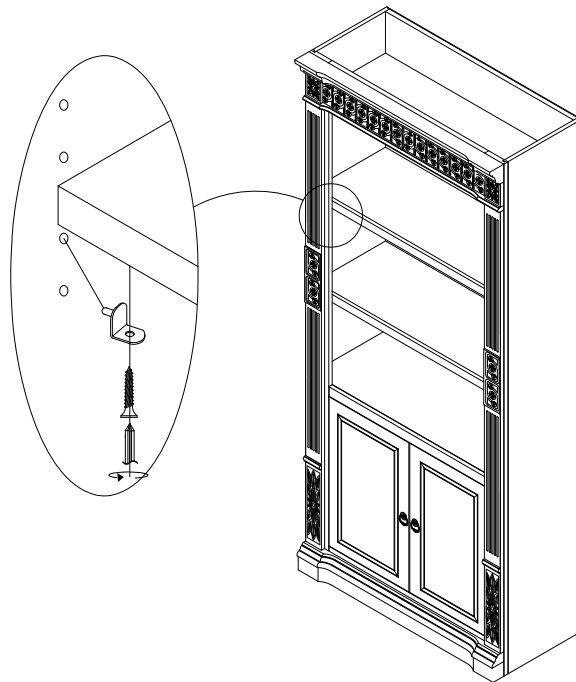

ITEM : 800923

FURNITURE TIPPING RESTRAINT

WARNING

Injury may result from tipping furniture

This restraint is not a substitute for proper adult supervision.
This restraint may provide protection against tipping furniture.

Do not allow children to climb on furniture.

Failure to detach this restraint before moving furniture may
result in injury and damage