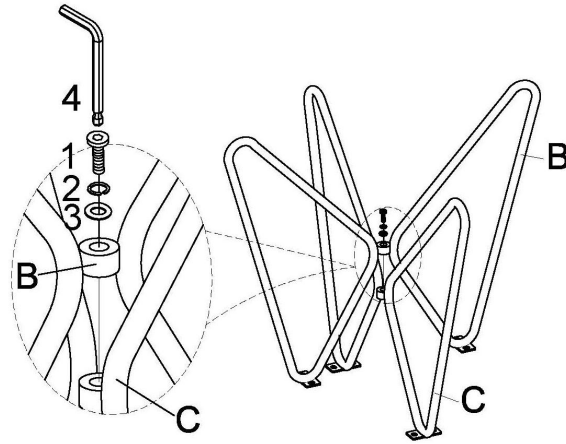

ASSEMBLY TIME

20 MINUTES

PARTS IDENTIFICATION

A TABLE TOP

1PC

B LOWER LEG FRAME

1PC

C UPPER LEG FRAME

1PC

HARDWARE IDENTIFICATION

1 BOLT

1/4"x7/8"

9PCS

2 SPRING WASHER

1/4"

9PCS

3 WASHER

1/4"

9PCS

4 ALLEN KEY

4mm

1PC

ITEM:722898

ASSEMBLY INSTRUCTIONS

STEP 1

1		1PC
2		1PC
3		1PC
4		1PC

STEP 2

1		8PCS
2		8PCS
3		8PCS
4		1PC

STEP 3

COMPLETE

ITEM:722898

Note: Dimension tolerance $\pm 5\%$