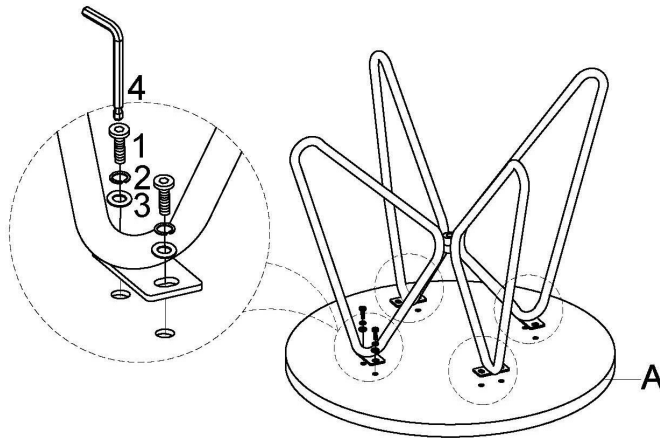

1PC

HARDWARE IDENTIFICATION

1 BOLT

1/4"x7/8"

9PCS

2 SPRING WASHER

1/4"

9PCS

3 WASHER

1/4"

9PCS

4 ALLEN KEY

4mm

1PC

ITEM:722898

ASSEMBLY INSTRUCTIONS

STEP 1

1		1PC
2		1PC
3		1PC
4		1PC

STEP 2

1		8PCS
2		8PCS
3		8PCS
4		1PC

STEP 3

COMPLETE

ITEM:722898

Note: Dimension tolerance $\pm 5\%$