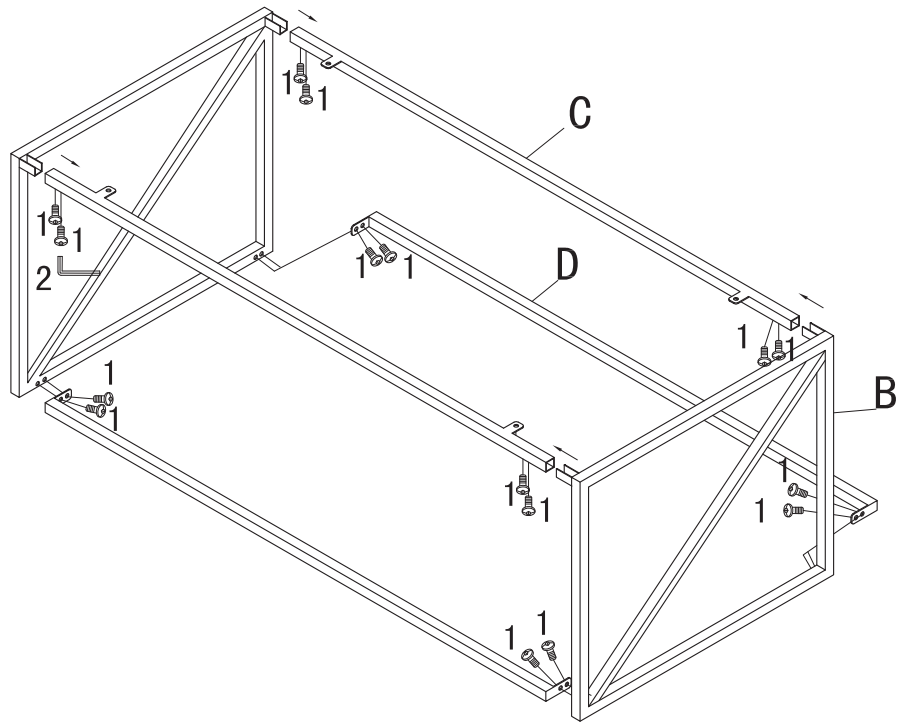

ITEM:705618

ASSEMBLY INSTRUCTIONS

STEP 1