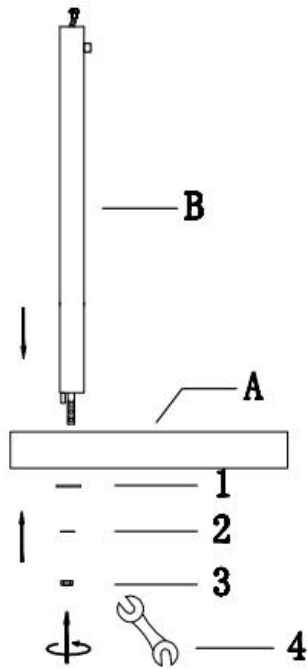

ITEM :1771N

Assembly Instructions

STEP1