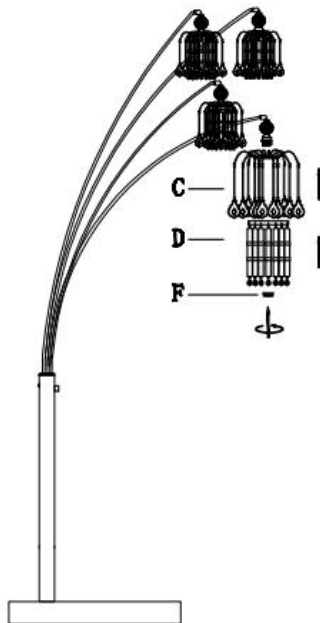

ITEM :1771N

Assembly Instructions

STEP1

STEP2

STEP3

STEP 4

As a safety feature, and to reduce the risk of electric shock, this portable lamp includes a polarized plug (one blade is wider than the other). The plug will fit into a polarized outlet in a single direction only. If the plug does not fit fully in the outlet, reverse the plug and try again.

If it still does not fit, contact a qualified electrician. DO NOT use with an extension cord unless, can be fully inserted. DO NOT alter the plug.

FLOOR LAMP: TYPE A INCANDESCENT LAMP BULB 40W

How to clean Acrylic product:

Using a dry soft microfiber cloth, lightly brush off any dust.

For additional care, dampen the cloth with warm water. For deepest cleaning, use an Acrylic cleaner.