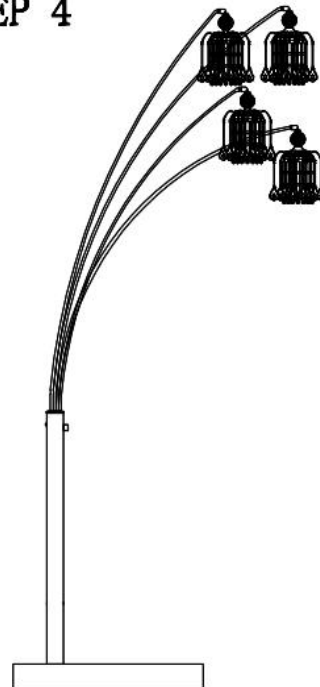

STEP 4

As a safety feature, and to reduce the risk of electric shock, this portable lamp includes a polarized plug (one blade is wider than the other). The plug will fit into a polarized outlet in a single direction only. If the plug does not fit fully in the outlet, reverse the plug and try again.

If it still does not fit, contact a qualified electrician. DO NOT use with an extension cord unless, can be fully inserted. DO NOT alter the plug.

FLOOR LAMP: TYPE A INCANDESCENT LAMP BULB 40W

How to clean Acrylic product:

Using a dry soft microfiber cloth, lightly brush off any dust.

For additional care, dampen the cloth with warm water. For deepest cleaning, use an Acrylic cleaner.