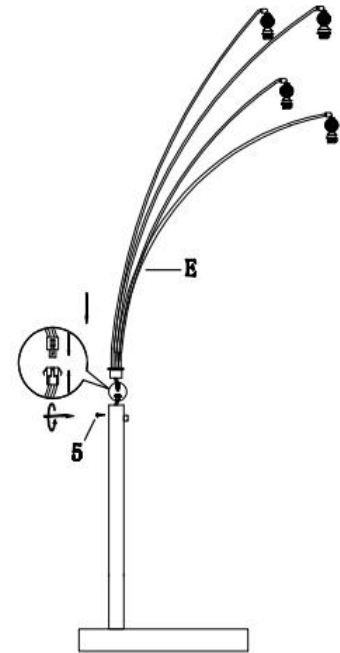

ITEM :1771N

Assembly Instructions

STEP1

STEP2

STEP3

STEP 4

As a safety feature, and to reduce the risk of electric shock, this portable lamp includes a polarized plug (one blade is wider than the other). The plug will fit into a polarized outlet in a single direction only. If the plug does not fit fully in the outlet, reverse the plug and try again.

If it still does not fit, contact a qualified electrician. DO NOT use with an extension cord unless, can be fully inserted. DO NOT alter the plug.

FLOOR LAMP: TYPE A INCANDESCENT LAMP BULB 40W

How to clean Acrylic product:

Using a dry soft microfiber cloth, lightly brush off any dust.

For additional care, dampen the cloth with warm water. For deepest cleaning, use an Acrylic cleaner.