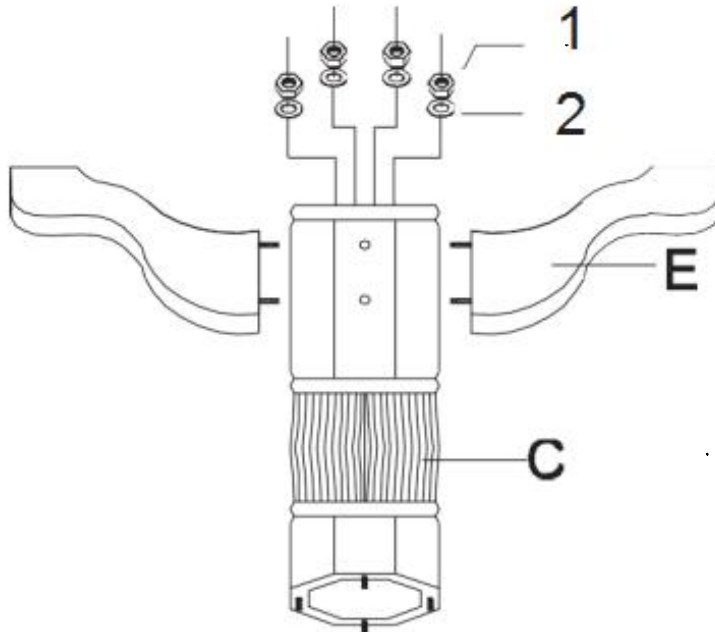

## PARTS IDENTIFICATION

A	DINING TOP		1
B	POOL TOP		1
C	PEDESTAL		1
D	MOUNTING BOARD		1
E	LEG		4
F	BALL SET		1
G	CUE STICK		2
H	CHALK		2

**ITEM:100951**

## **PARTS IDENTIFICATION**

I	BRUSH		1
J	DRAWER		2

## **HARDWARE IDENTIFICATION**

1	NUT(5/16*12)		12
2	WASHER(5/16*19)		16
3	BOLT(5/16*40)		4
4	TOOL(12mm)		1

ITEM: **100951**

**ASSEMBLY INSTRUCTIONS**  
**LOWER BED END**  
**STEP 1**

**UPPER BED END**  
**STEP 2**

ITEM: **100951**

**ASSEMBLY INSTRUCTIONS**  
**LOWER BED END**  
**STEP 3**

ITEM: **100951**

Note: Dimension tolerance  $\pm 5\%$