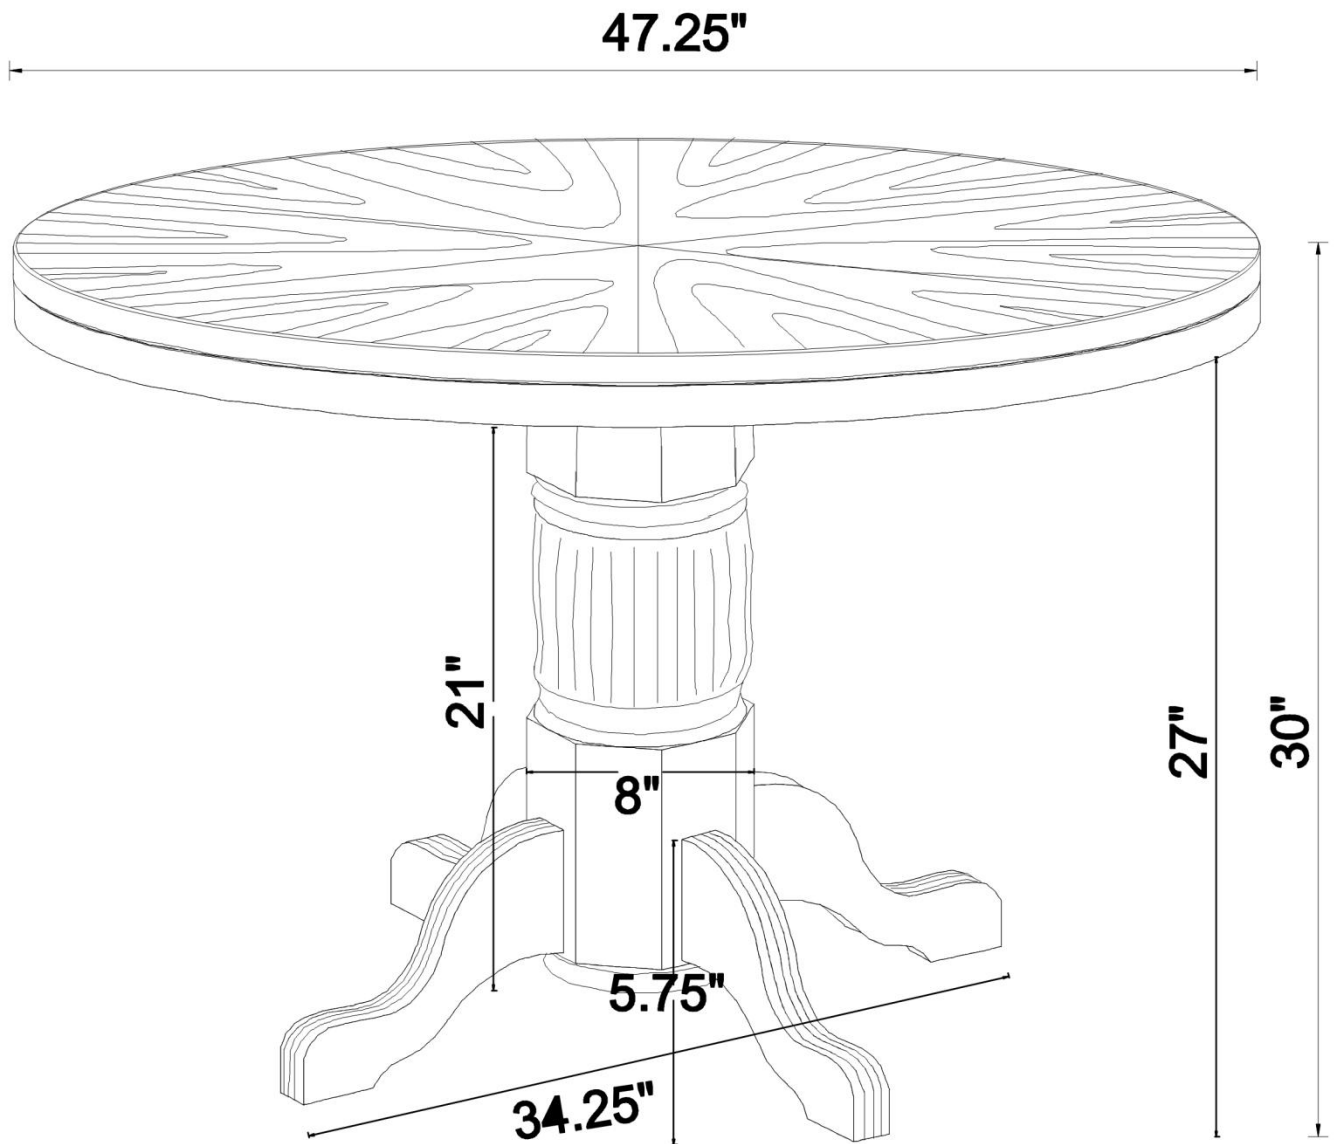

## PARTS IDENTIFICATION

A	DINING TOP		1
B	POOL TOP		1
C	PEDESTAL		1
D	MOUNTING BOARD		1
E	LEG		4
F	BALL SET		1
G	CUE STICK		2
H	CHALK		2

**ITEM:100951**

## **HARDWARE IDENTIFICATION**

1	NUT(5/16*12)		12
2	WASHER(5/16*19)		16
3	BOLT(5/16*40)		4
4	TOOL(12mm)		1

ITEM: **100951**

**ASSEMBLY INSTRUCTIONS**  
**LOWER BED END**  
**STEP 1**

**UPPER BED END**  
**STEP 2**

ITEM: **100951**

**ASSEMBLY INSTRUCTIONS**  
**LOWER BED END**  
**STEP 3**

ITEM: **100951**

Note: Dimension tolerance  $\pm 5\%$