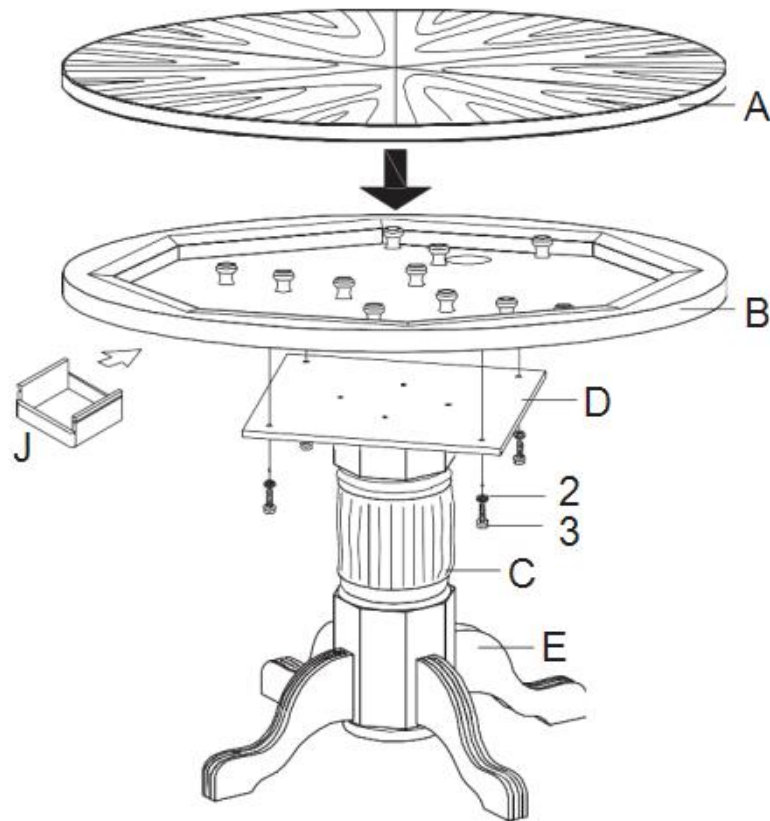

## PARTS IDENTIFICATION

A	DINING TOP		1
B	POOL TOP		1
C	PEDESTAL		1
D	MOUNTING BOARD		1
E	LEG		4
F	BALL SET		1
G	CUE STICK		2
H	CHALK		2

**ITEM:100951**

## **PARTS IDENTIFICATION**

I	BRUSH		1
J	DRAWER		2

## **HARDWARE IDENTIFICATION**

1	NUT(5/16*12)		12
2	WASHER(5/16*19)		16
3	BOLT(5/16*40)		4
4	TOOL(12mm)		1

ITEM: **100951**

**ASSEMBLY INSTRUCTIONS**  
**LOWER BED END**  
**STEP 1**

**UPPER BED END**  
**STEP 2**

ITEM: **100951**

**ASSEMBLY INSTRUCTIONS**  
**LOWER BED END**  
**STEP 3**

ITEM: **100951**

Note: Dimension tolerance  $\pm 5\%$