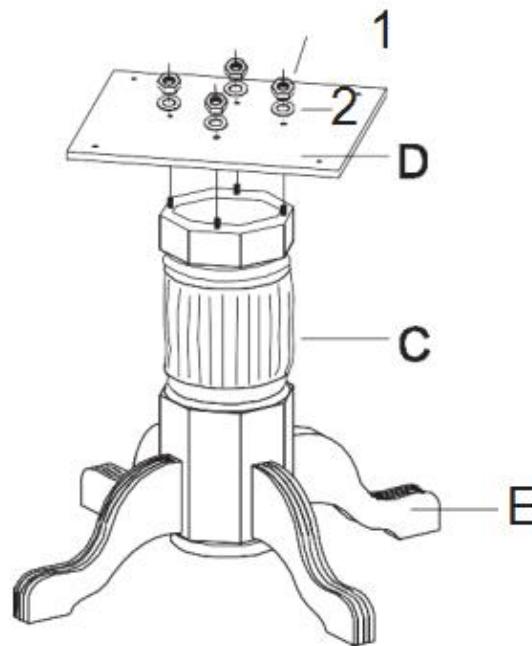

## PARTS IDENTIFICATION

A	DINING TOP		1
B	POOL TOP		1
C	PEDESTAL		1
D	MOUNTING BOARD		1
E	LEG		4
F	BALL SET		1
G	CUE STICK		2
H	CHALK		2

**ITEM:100951**

## **PARTS IDENTIFICATION**

I	BRUSH		1
J	DRAWER		2

## **HARDWARE IDENTIFICATION**

1	NUT(5/16*12)		12
2	WASHER(5/16*19)		16
3	BOLT(5/16*40)		4
4	TOOL(12mm)		1

ITEM: **100951**

**ASSEMBLY INSTRUCTIONS**  
**LOWER BED END**  
**STEP 1**

**UPPER BED END**  
**STEP 2**

ITEM: **100951**

**ASSEMBLY INSTRUCTIONS**  
**LOWER BED END**  
**STEP 3**

ITEM: **100951**

Note: Dimension tolerance  $\pm 5\%$