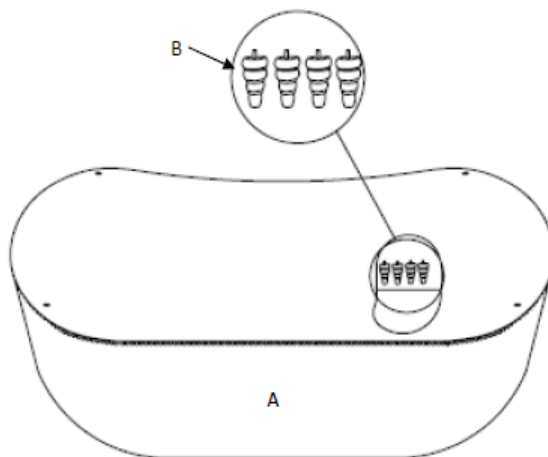

ASSEMBLY INSTRUCTIONS
COASTER FINE FURNITURE

Fine Furniture for every stage of life

508462
LOVE SEAT

ITEM : 508462

ASSEMBLY INSTRUCTIONS

ASSEMBLY TIPS:

- 1.Remove hardware from box and sort by size.
- 2.Please check to see that all hardware and parts are present prior to start of assembly.
- 3.Please follow attached instruction in the same sequence as numbered to assure fast & easy assembly.

ASSEMBLY TIME

15 MINUTES

PARTS IDENTIFICATION

A SEAT
1PC

B LEG
4PC

C PILLOW
2PC

ITEM : 508462

ASSEMBLY INSTRUCTIONS

STEP 1

STEP 2

STEP 3

PRODUCT/PART DIMENSIONS