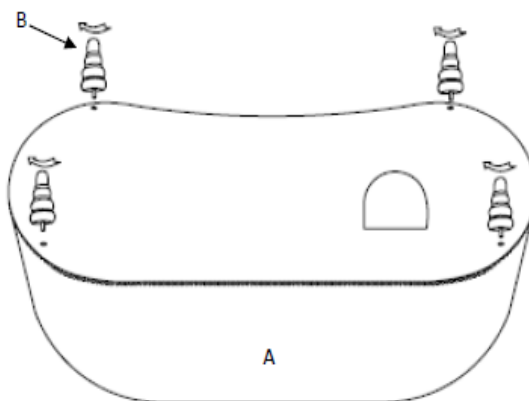

ASSEMBLY INSTRUCTIONS
COASTER FINE FURNITURE

Fine Furniture for every stage of life

508462
LOVE SEAT

ITEM : 508462

ASSEMBLY INSTRUCTIONS

ASSEMBLY TIPS:

- 1.Remove hardware from box and sort by size.
- 2.Please check to see that all hardware and parts are present prior to start of assembly.
- 3.Please follow attached instruction in the same sequence as numbered to assure fast & easy assembly.

ASSEMBLY TIME

15 MINUTES

PARTS IDENTIFICATION

A SEAT
1PC

B LEG
4PC

C PILLOW
2PC

ITEM : 508462

ASSEMBLY INSTRUCTIONS

STEP 1

STEP 2

STEP 3

PRODUCT/PART DIMENSIONS