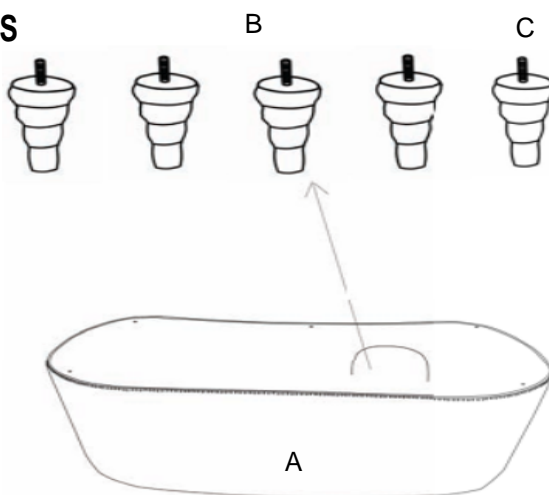

ASSEMBLY TIME

15 MINUTES

PARTS IDENTIFICATION

A SEAT
1PC

B LEG
4PC

C MIDDLE LEG
1PC

D PILLOW
2PCS

ITEM : 508461

ASSEMBLY INSTRUCTIONS

STEP 1

STEP 2

STEP 3

PRODUCT/PART DIMENSIONS