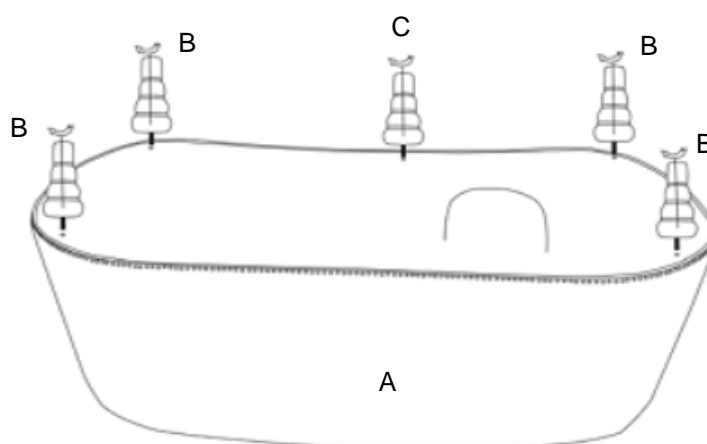

ASSEMBLY TIME

15 MINUTES

PARTS IDENTIFICATION

A SEAT
1PC

B LEG
4PC

C MIDDLE LEG
1PC

D PILLOW
2PCS

ITEM : 508461

ASSEMBLY INSTRUCTIONS

STEP 1

STEP 2

STEP 3

PRODUCT/PART DIMENSIONS