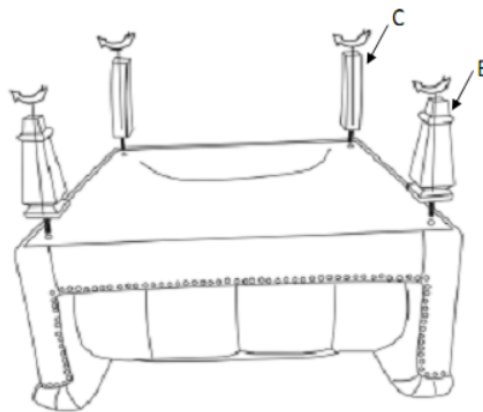

ASSEMBLY INSTRUCTIONS
COASTER FINE FURNITURE

Fine Furniture for every stage of life

505643
CHAIR

ITEM : 505643

ASSEMBLY INSTRUCTIONS

ASSEMBLY TIPS:

- 1.Remove hardware from box and sort by size.
- 2.Please check to see that all hardware and parts are present prior to start of assembly.
- 3.Please follow attached instruction in the same sequence as numbered to assure fast & easy assembly.

ASSEMBLY TIME PER UNIT:

15 MINUTES

PARTS IDENTIFICATION

A SEAT
1PC

B FRONT LEG
2PC

C REAR LEG
2PC

ITEM : 505643

ASSEMBLY INSTRUCTIONS

STEP 1

STEP 2

STEP 3

PRODUCT/PART DIMENSIONS