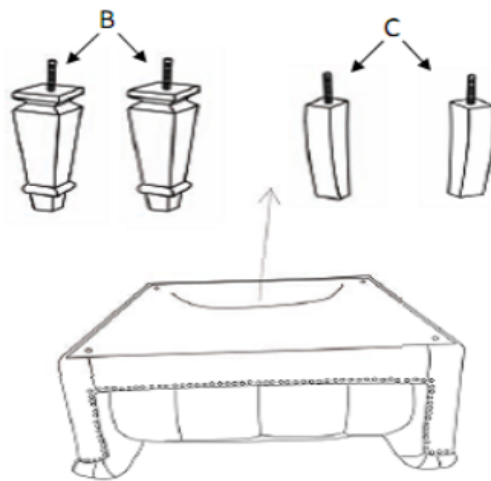

ASSEMBLY INSTRUCTIONS
COASTER FINE FURNITURE

Fine Furniture for every stage of life

505643
CHAIR

ITEM : 505643

ASSEMBLY INSTRUCTIONS

ASSEMBLY TIPS:

- 1.Remove hardware from box and sort by size.
- 2.Please check to see that all hardware and parts are present prior to start of assembly.
- 3.Please follow attached instruction in the same sequence as numbered to assure fast & easy assembly.

ASSEMBLY TIME PER UNIT:

15 MINUTES

PARTS IDENTIFICATION

A SEAT
1PC

B FRONT LEG
2PC

C REAR LEG
2PC

ITEM : 505643

ASSEMBLY INSTRUCTIONS

STEP 1

STEP 2

STEP 3

PRODUCT/PART DIMENSIONS