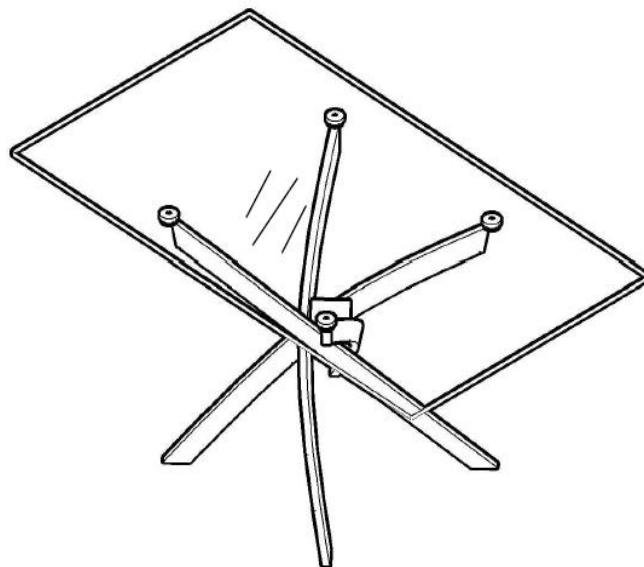

HARDWARE PACK IS LOCATED IN 107931 (B2)

NOTE:

Phillips head screw driver is required in the assembly process; however, manufacturer does not provide this item.

ITEM: **107931**

ASSEMBLY INSTRUCTIONS

STEP 1

STEP 2

STEP 3 **COMPLETE**

Step 3. Now tight screw 2&3 up after stationary.

ITEM:107931

COASTER
FINE FURNITURE