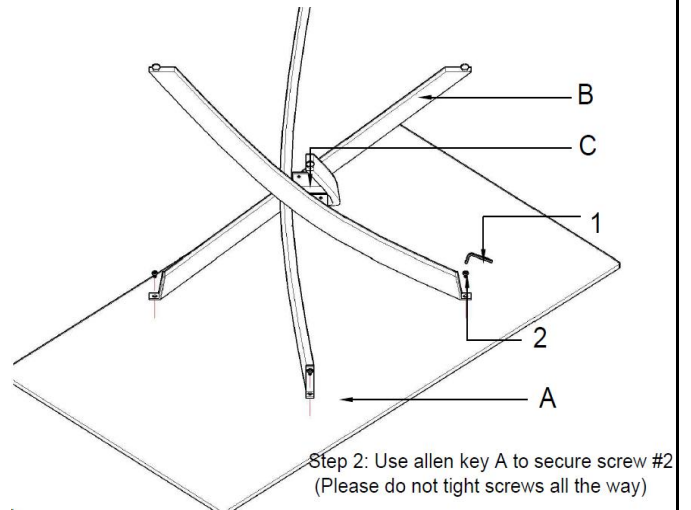

ITEM: **107931**

ASSEMBLY INSTRUCTIONS

STEP 1

STEP 2

STEP 3 **COMPLETE**

Step 3. Now tight screw 2&3 up after stationary.