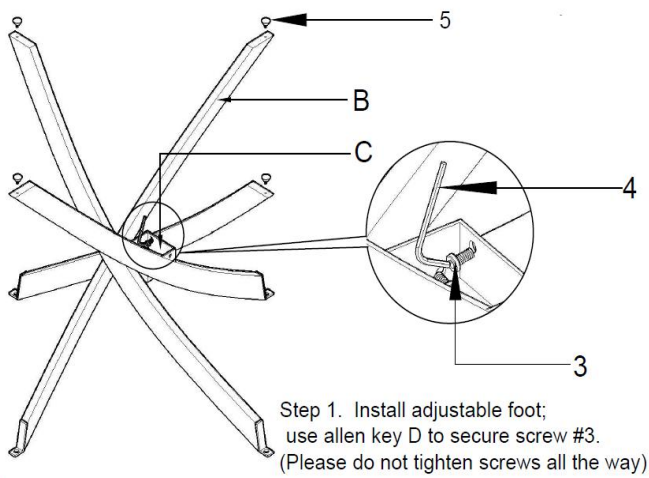

ASSEMBLY TIME

10 MINUTES

HARDWARE IDENTIFICATION

Z-B2 (BOX 2) - HARDWARE PACK IS LOCATED IN 107931 (B2)

1 ALLEN KEY (4MM)		1PC
2 SCREW (M6*10)		4PCS
3 SCREW (M8*10)		8PCS
4 ALLEN KEY (5MM)		1PC
5 ADJUSTING FOOT (Φ20*7*M6*10)		4PCS

HARDWARE PACK IS LOCATED IN 107931 (B2)

NOTE:

Phillips head screw driver is required in the assembly process; however, manufacturer does not provide this item.

ITEM: **107931**

ASSEMBLY INSTRUCTIONS

STEP 1