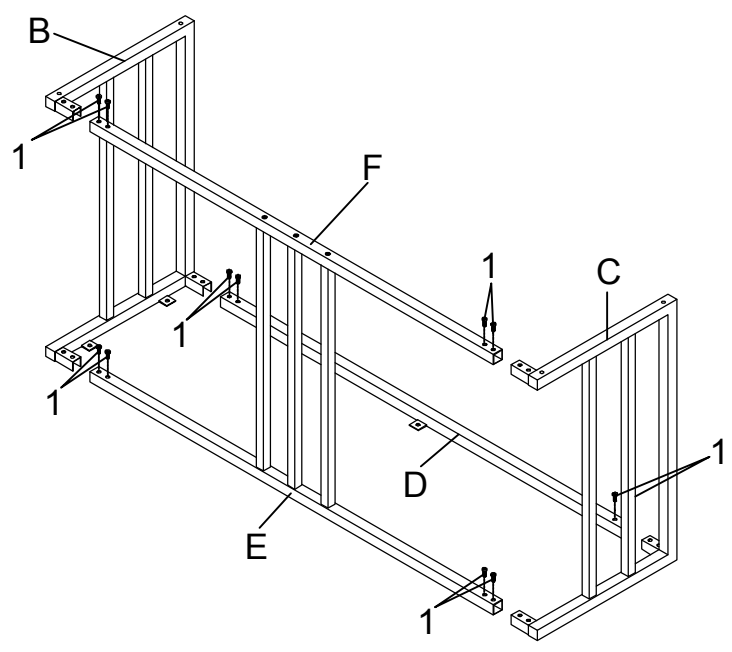

ITEM: 723139 ASSEMBLY INSTRUCTIONS

STEP 1 Do not tighten until each step is completed or instructed.

STEP 2