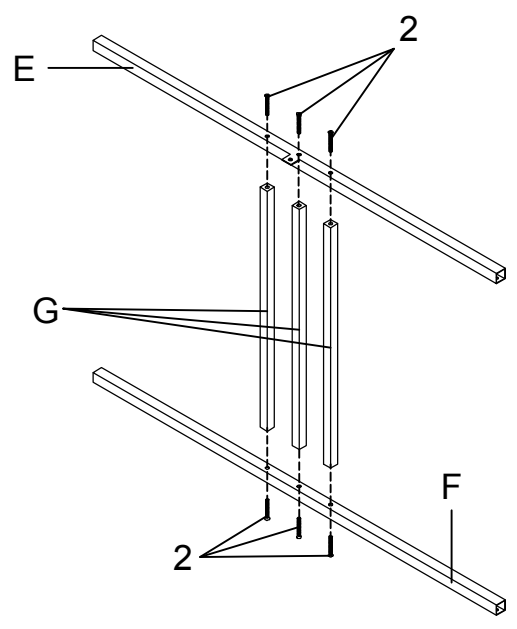

ITEM: 723139 ASSEMBLY INSTRUCTIONS

STEP 1 Do not tighten until each step is completed or instructed.