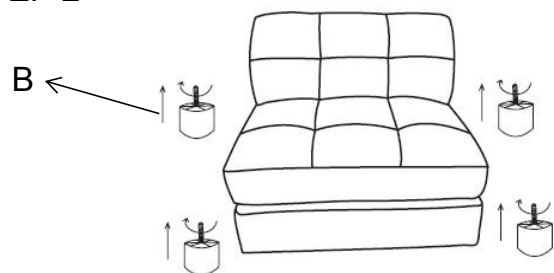

ASSEMBLY TIME 5 MINUTES

PARTS IDENTIFICATION

A

ARMLESS CHAIR

1PC

B

LEG

4PCS

STEP 1

STEP 2

STEP 3

ITEM: 551004

Note : Dimension tolerance $\pm 5\%$

COASTERFURNITURE.COM