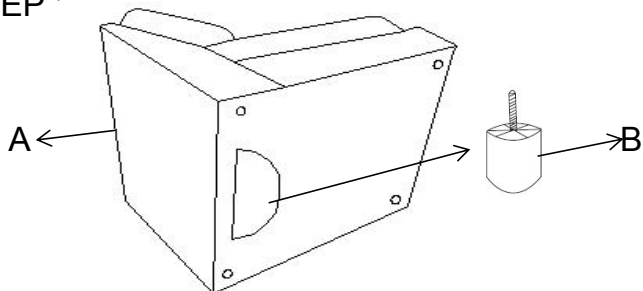

ASSEMBLY TIME 5 MINUTES

PARTS IDENTIFICATION

A

ARMLESS CHAIR

1PC

B

LEG

4PCS

STEP 1

STEP 2

STEP 3

ITEM: 551004

Note : Dimension tolerance $\pm 5\%$

COASTERFURNITURE.COM