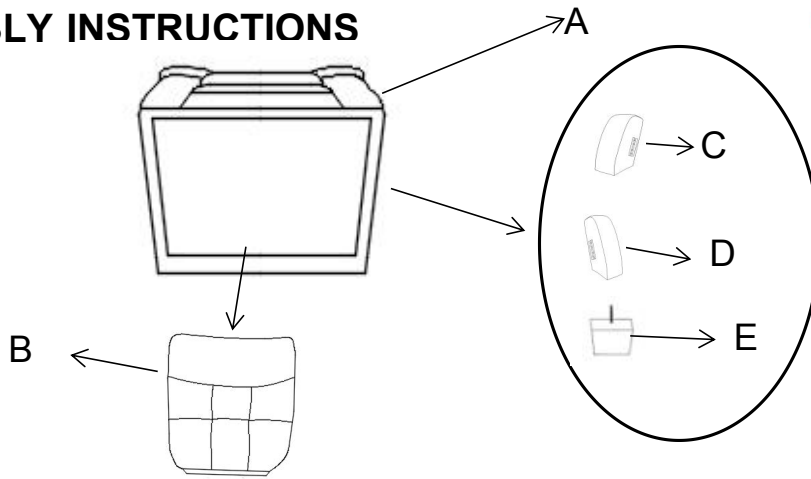

ASSEMBLY TIME 15 MINUTES

PARTS IDENTIFICATION

A		BASE	1PC
B		BACK	1PC
C		LEFT EAR	1PC
D		RIGHT EAR	1PC
E		LEG	4PCS

ITEM: 506553

ASSEMBLY INSTRUCTIONS

STEP 1

STEP 2

STEP 3

STEP 4