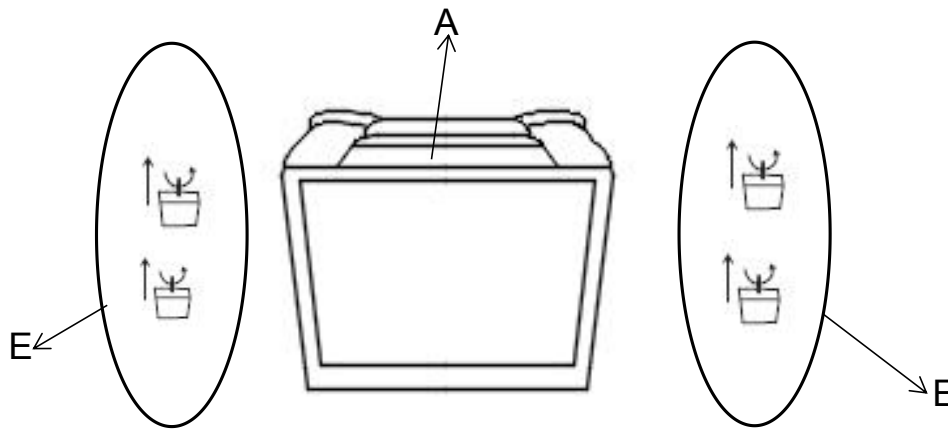

ASSEMBLY TIME 15 MINUTES

PARTS IDENTIFICATION

A		BASE	1PC
B		BACK	1PC
C		LEFT EAR	1PC
D		RIGHT EAR	1PC
E		LEG	4PCS

ITEM: 506553

ASSEMBLY INSTRUCTIONS

STEP 1

STEP 2

STEP 3

STEP 4