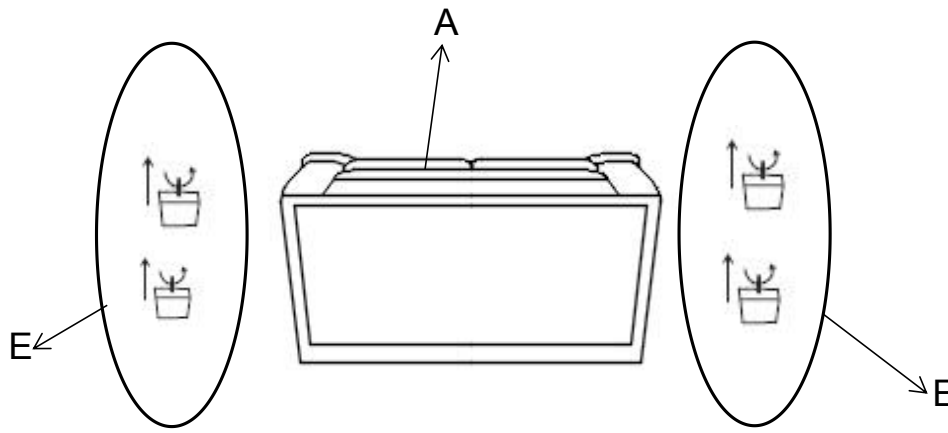

ASSEMBLY TIME 15 MINUTES

PARTS IDENTIFICATION

A		BASE	1PC
B		BACK	1PC
C		LEFT EAR	1PC
D		RIGHT EAR	1PC
E		LEG	4PCS

ITEM: 506552

ASSEMBLY INSTRUCTIONS

STEP 1

STEP 2

STEP 3

STEP 4