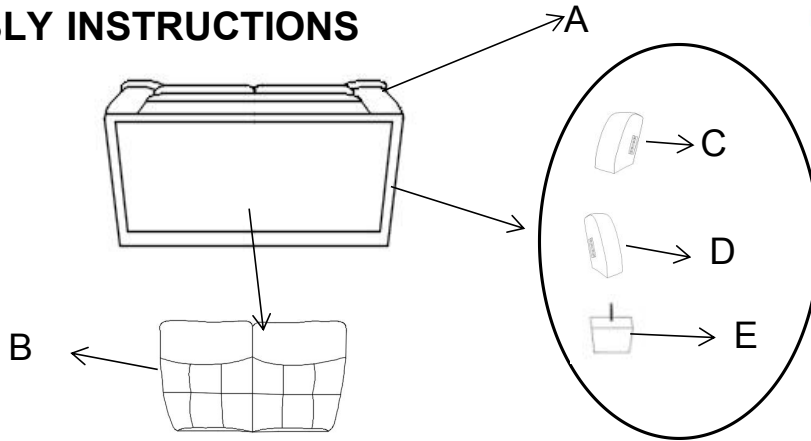

ASSEMBLY TIME 15 MINUTES

PARTS IDENTIFICATION

A		BASE	1PC
B		BACK	1PC
C		LEFT EAR	1PC
D		RIGHT EAR	1PC
E		LEG	4PCS

ITEM: 506552

ASSEMBLY INSTRUCTIONS

STEP 1

STEP 2

STEP 3

STEP 4