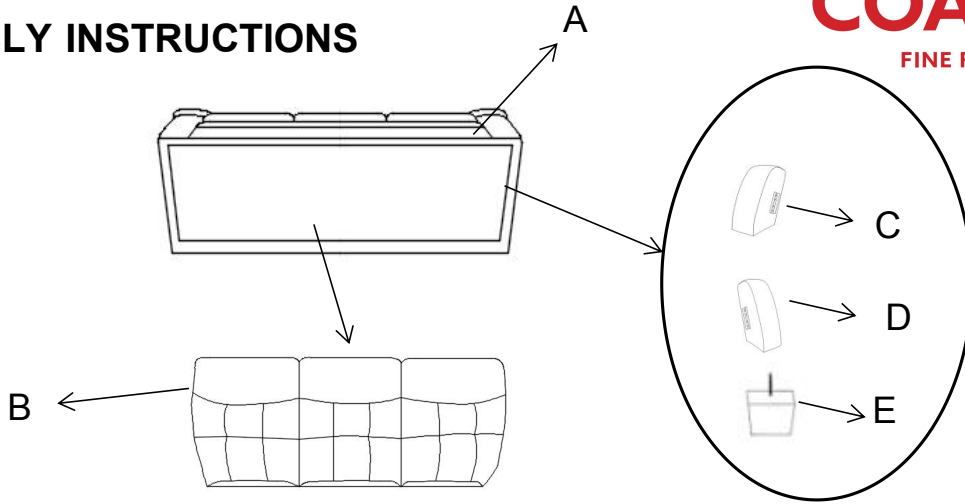

ASSEMBLY INSTRUCTIONS

STEP 1