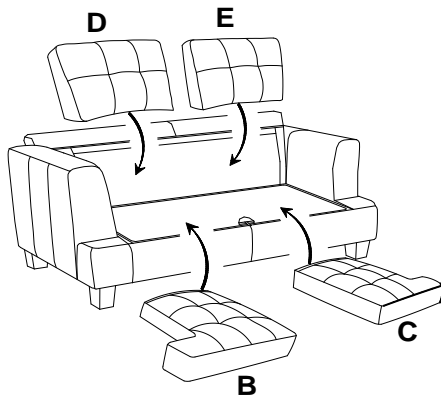

ASSEMBLY TIME:

5 MINUTES

PARTS IDENTIFICATION

A SOFA

1PC

B LEFT SEAT CUSHION

1PC

C RIGHT SEAT CUSHION