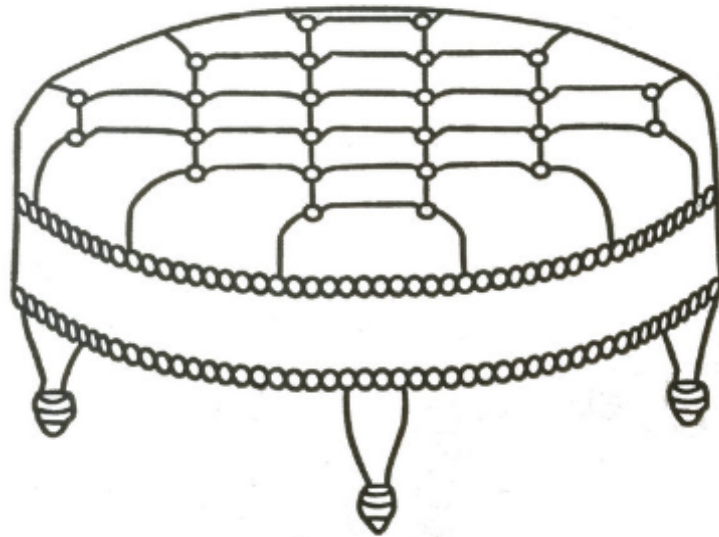

ASSEMBLY INSTRUCTIONS
COASTER FINE FURNITURE

Fine Furniture for every stage of life

500018
Ottoman

REVISION 0 : 05/28/2019

ITEM: 500018

ASSEMBLY INSTRUCTIONS

ASSEMBLY TIPS:

1. Remove hardware from box and sort by size.
2. Please check to see that all hardware and parts are present prior to start of assembly.
3. Please follow attached instructions in the same sequence as numbered to assure fast & easy assembly.

ASSEMBLY TIME

10 MINUTES

PARTS IDENTIFICATION

A SEAT

1PC

B LEG

5PCS

STEP 1