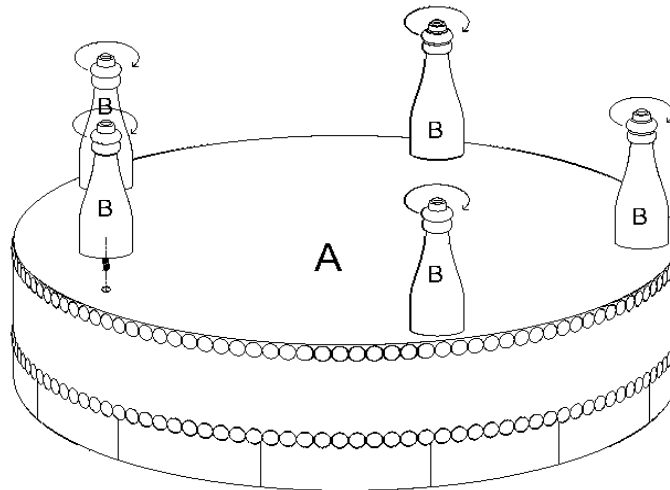

ASSEMBLY TIME

10 MINUTES

PARTS IDENTIFICATION

A SEAT

1PC

B LEG

5PCS

STEP 1

STEP 2