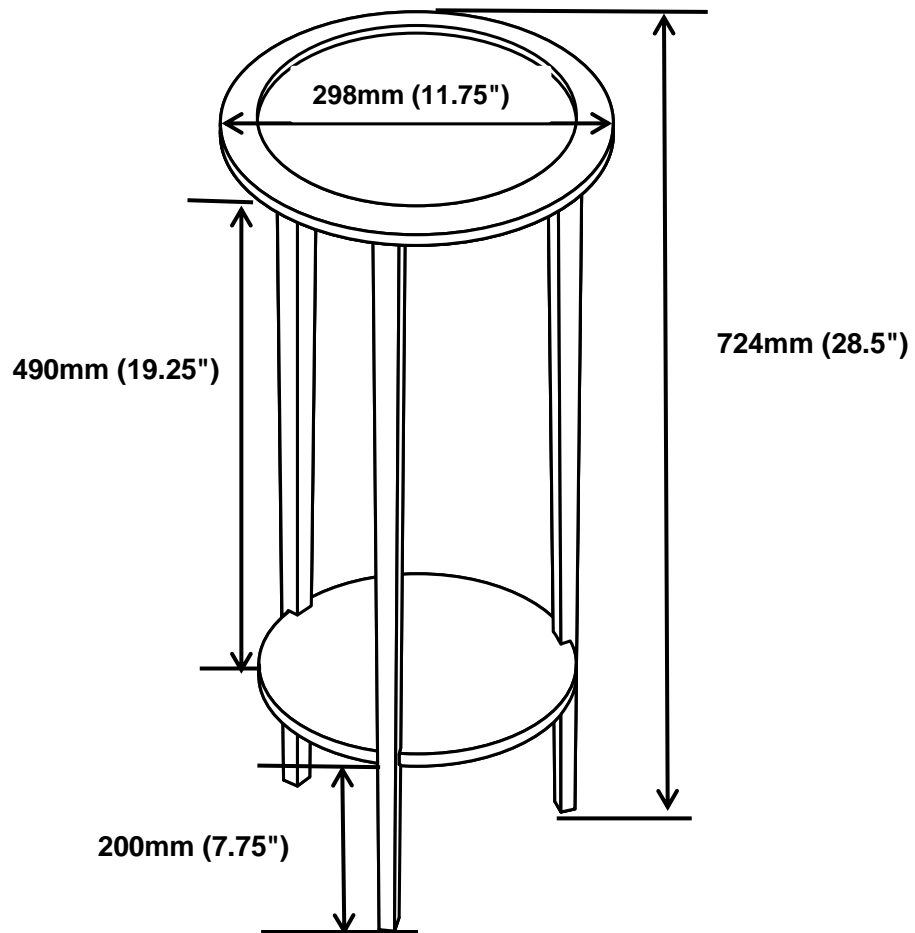

## PARTS IDENTIFICATION

A	TOP PANEL		1PC
B	BOTTOM PANEL		1PC
C	LEG		3PCS

## HARDWARE IDENTIFICATION

1	SCREW ( 7 x 28mm RBW)		3PCS
---	--------------------------	---	------

ITEM: **900936**

**ASSEMBLY INSTRUCTIONS**  
**STEP 1**

**STEP 2**

ITEM: **900936**

**ASSEMBLY INSTRUCTIONS**

**STEP 3**

**COMPLETE**

ITEM: **900936**

**Note** : Dimension tolerance  $\pm 5\%$