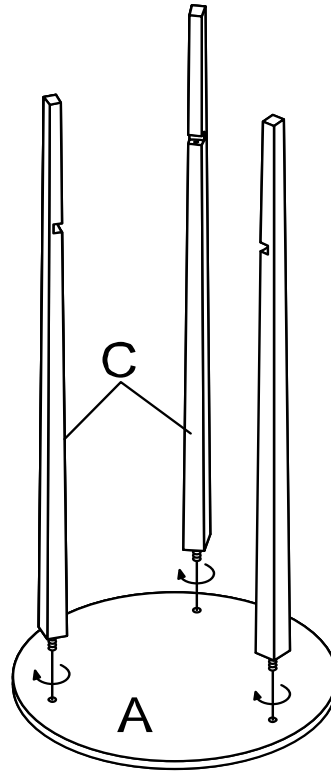

## PARTS IDENTIFICATION

A	TOP PANEL		1PC
B	BOTTOM PANEL		1PC
C	LEG		3PCS

## HARDWARE IDENTIFICATION

1	SCREW ( 7 x 28mm RBW)		3PCS
---	--------------------------	---	------

ITEM: **900936**

**ASSEMBLY INSTRUCTIONS**  
**STEP 1**

**STEP 2**

ITEM: **900936**

**ASSEMBLY INSTRUCTIONS**

**STEP 3**

**COMPLETE**

ITEM: **900936**

**Note** : Dimension tolerance  $\pm 5\%$