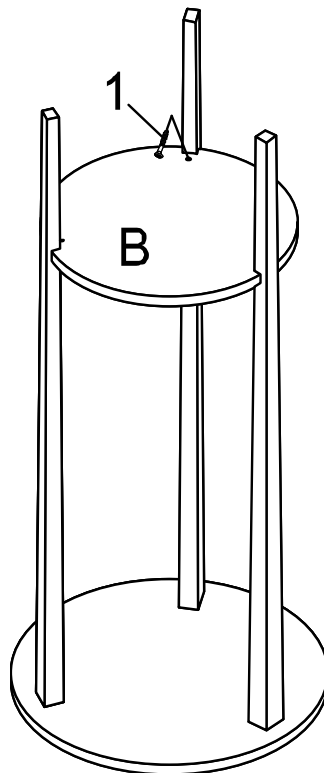

**ASSEMBLY INSTRUCTIONS**  
**COASTER FINE FURNITURE**

*Fine Furniture for every stage of life*

**900936**  
**ACCENT TABLE**

ITEM:900936

## PARTS IDENTIFICATION

A	TOP PANEL		1PC
B	BOTTOM PANEL		1PC
C	LEG		3PCS

## HARDWARE IDENTIFICATION

1	SCREW ( 7 x 28mm RBW)		3PCS
---	--------------------------	---	------

ITEM: **900936**

**ASSEMBLY INSTRUCTIONS**  
**STEP 1**

**STEP 2**

ITEM: **900936**

**ASSEMBLY INSTRUCTIONS**

**STEP 3**

**COMPLETE**

ITEM: **900936**

**Note** : Dimension tolerance  $\pm 5\%$