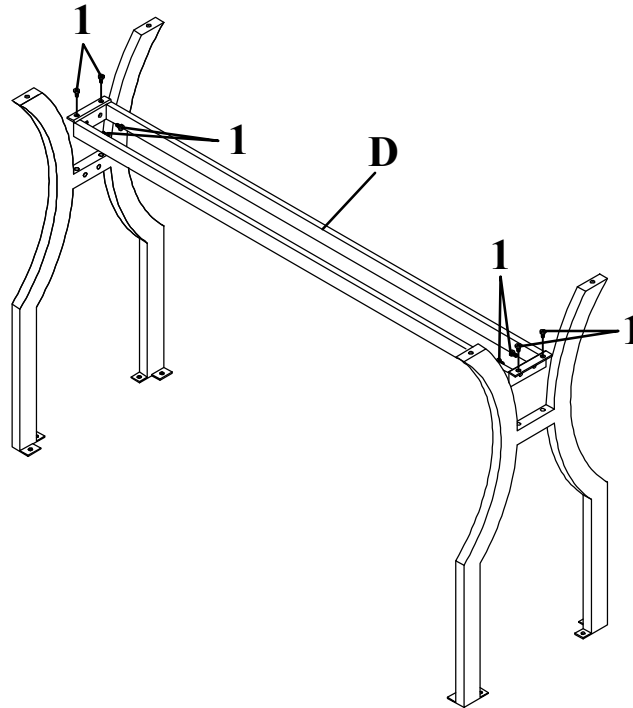

ASSEMBLY TIME 30 MINUTES

PARTS IDENTIFICATION

A	GLASS		1PC
B	TOP FRAME		1PC
C	SIDE FRAME		2PCS
D	BOTTOM FRAME		1PC

HARDWARE IDENTIFICATION

1	BOLT (1/4" x 12mm SR)		16PCS	3	LEVELER (1/4" x 12mm BLK)		4PCS
2	SUCTION CUP (Ø12mm)		6PCS	4	ALLEN WRENCH (4mm)		1PC

ITEM: 720339

ASSEMBLY INSTRUCTIONS

STEP 1

Do not tighten until each step is completed or instructed.

STEP 2

ITEM: 720339
ASSEMBLY INSTRUCTIONS

STEP 3

STEP 4
COMPLETE

ITEM: 720339
ASSEMBLY INSTRUCTIONS

Product Size : 1105 X 349 X 762 H (MM)

Product Size : 43 1/2" X 13 3/4" X 30"