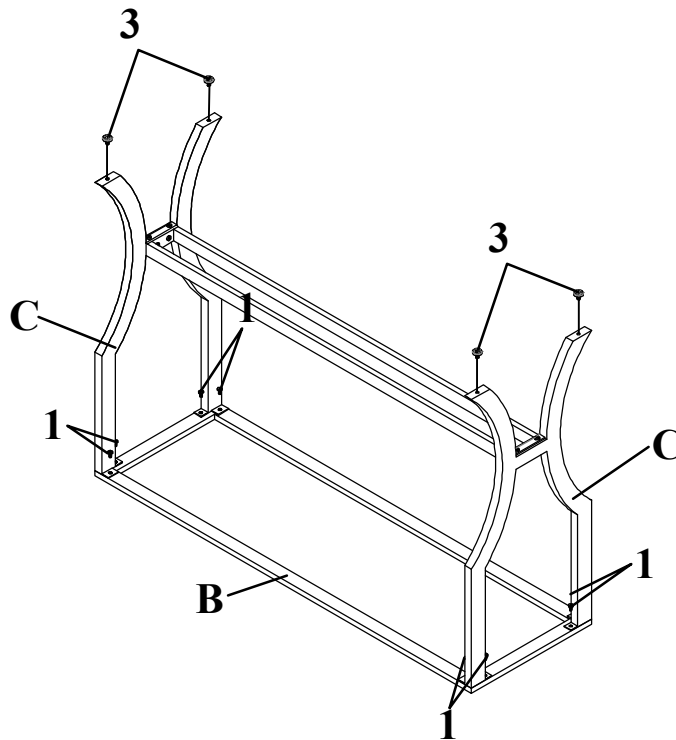

ASSEMBLY TIME 30 MINUTES

PARTS IDENTIFICATION

A	GLASS		1PC
B	TOP FRAME		1PC
C	SIDE FRAME		2PCS
D	BOTTOM FRAME		1PC

HARDWARE IDENTIFICATION

1	BOLT (1/4" x 12mm SR)		16PCS	3	LEVELER (1/4" x 12mm BLK)		4PCS
2	SUCTION CUP (Ø12mm)		6PCS	4	ALLEN WRENCH (4mm)		1PC

ITEM: 720339

ASSEMBLY INSTRUCTIONS

STEP 1

Do not tighten until each step is completed or instructed.

STEP 2

ITEM: 720339
ASSEMBLY INSTRUCTIONS

STEP 3

STEP 4
COMPLETE

ITEM: 720339
ASSEMBLY INSTRUCTIONS

Product Size : 1105 X 349 X 762 H (MM)

Product Size : 43 1/2" X 13 3/4" X 30"