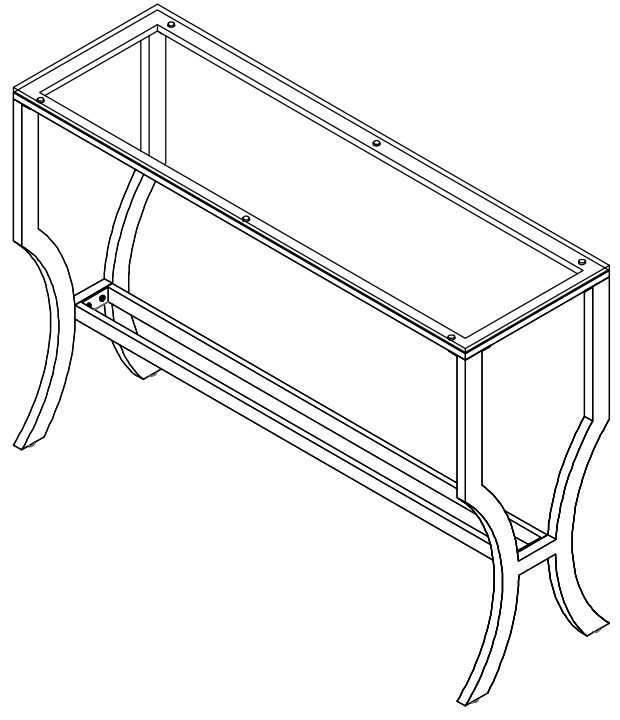

ASSEMBLY TIME 30 MINUTES

PARTS IDENTIFICATION

A	GLASS		1PC
B	TOP FRAME		1PC
C	SIDE FRAME		2PCS
D	BOTTOM FRAME		1PC

HARDWARE IDENTIFICATION

1	BOLT (1/4" x 12mm SR)		16PCS	3	LEVELER (1/4" x 12mm BLK)		4PCS
2	SUCTION CUP (Ø12mm)		6PCS	4	ALLEN WRENCH (4mm)		1PC

ITEM: 720339

ASSEMBLY INSTRUCTIONS

STEP 1

Do not tighten until each step is completed or instructed.

STEP 2

ITEM: 720339
ASSEMBLY INSTRUCTIONS

STEP 3

STEP 4
COMPLETE

ITEM: 720339
ASSEMBLY INSTRUCTIONS

Product Size : 1105 X 349 X 762 H (MM)

Product Size : 43 1/2" X 13 3/4" X 30"