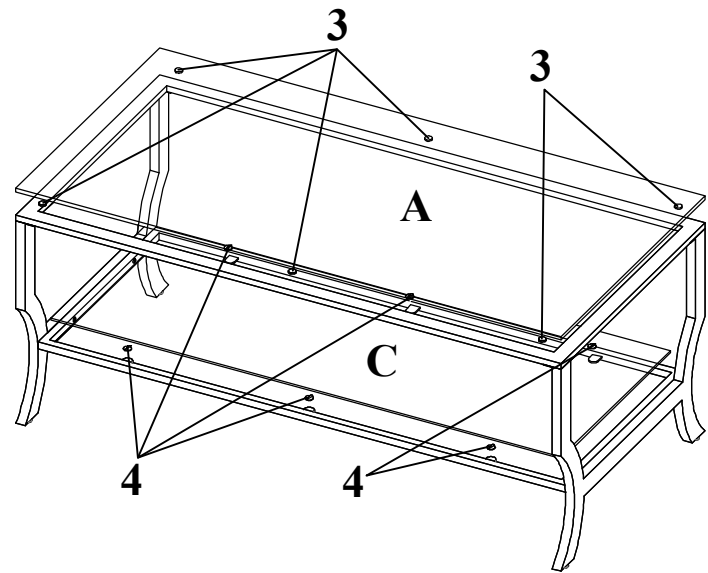

ITEM: 720338
ASSEMBLY INSTRUCTIONS

STEP 1 Do not tighten until each step is completed or instructed.

STEP 2

ITEM: 720338
ASSEMBLY INSTRUCTIONS
STEP 3

STEP 4
COMPLETE

ITEM: 720338 ASSEMBLY INSTRUCTIONS

Product Size : 1200 X 597 X 489 H (MM)
Product Size : 47 $\frac{1}{4}$ " X 23 $\frac{1}{2}$ " X 19 $\frac{1}{4}$ "