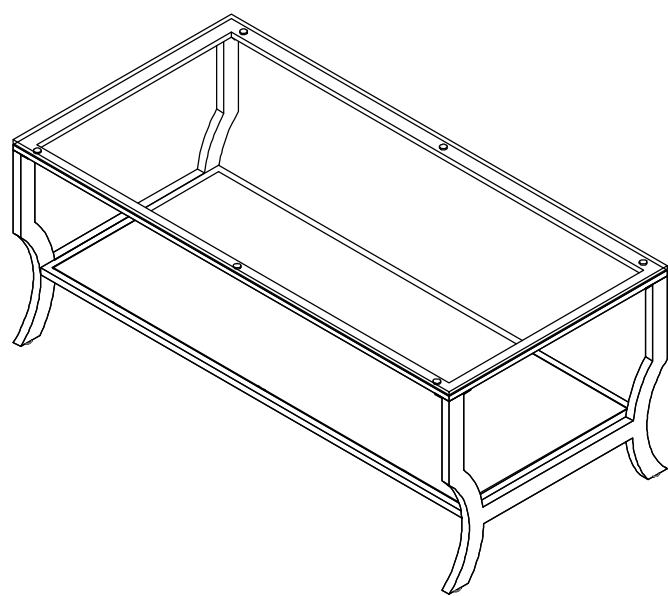

ITEM: 720338
ASSEMBLY INSTRUCTIONS

STEP 1 Do not tighten until each step is completed or instructed.

STEP 2

ITEM: 720338
ASSEMBLY INSTRUCTIONS
STEP 3

STEP 4
COMPLETE

ITEM: 720338 ASSEMBLY INSTRUCTIONS

Product Size : 1200 X 597 X 489 H (MM)
Product Size : 47 $\frac{1}{4}$ " X 23 $\frac{1}{2}$ " X 19 $\frac{1}{4}$ "