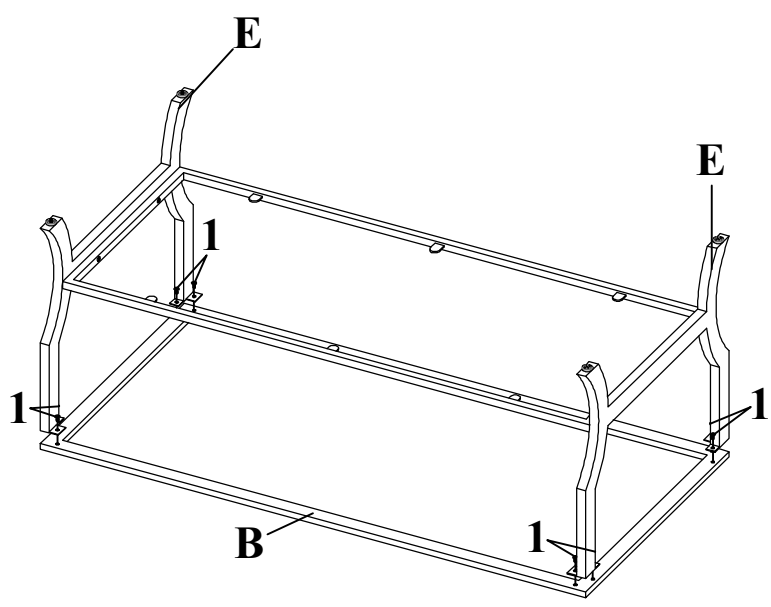

HARDWARE IDENTIFICATION

1	SHORT BOLT (1/4" x 12mm SR)		8PCS	4	ADHESIVE (ϕ 15 x 1mm)		6PCS
2	LONG BOLT (1/4" x 28mm SR)		4PCS	5	LEVELER (1/4" x 12mm BLK)		4PCS
3	SUCTION CUP (ϕ 12mm)		6PCS	6	ALLEN WRENCH (4mm)		1PC

ITEM: 720338
ASSEMBLY INSTRUCTIONS

STEP 1 Do not tighten until each step is completed or instructed.

STEP 2

ITEM: 720338
ASSEMBLY INSTRUCTIONS
STEP 3

STEP 4
COMPLETE

ITEM: 720338 ASSEMBLY INSTRUCTIONS

Product Size : 1200 X 597 X 489 H (MM)
Product Size : 47 $\frac{1}{4}$ " X 23 $\frac{1}{2}$ " X 19 $\frac{1}{4}$ "