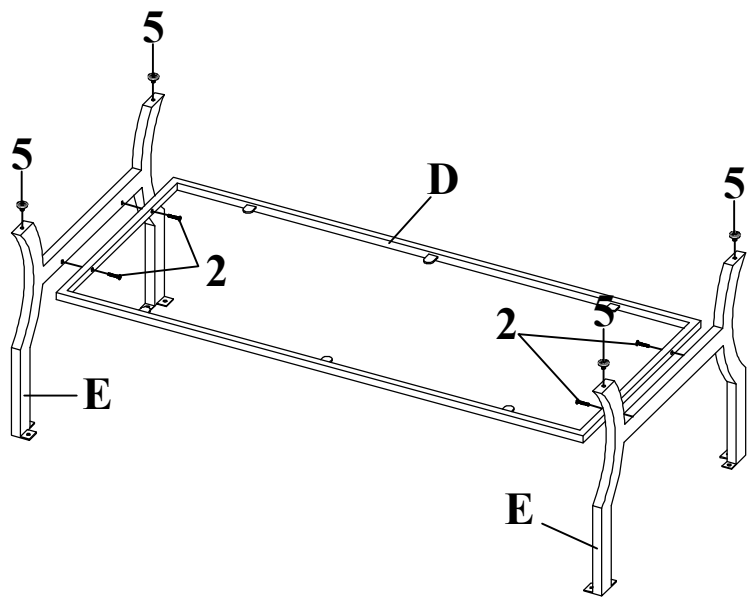

ASSEMBLY TIME 30 MINUTES

PARTS IDENTIFICATION

A	GLASS		1PC
B	TOP FRAME		1PC
C	MIRROR The mirror part provided in this package is not a tempered mirror. Please handle with care. Mirror part may explode.		1PC
D	BOTTOM FRAME		1PC
E	SIDE FRAME		2PCS

HARDWARE IDENTIFICATION

1	SHORT BOLT (1/4" x 12mm SR)		8PCS	4	ADHESIVE (ϕ 15 x 1mm)		6PCS
2	LONG BOLT (1/4" x 28mm SR)		4PCS	5	LEVELER (1/4" x 12mm BLK)		4PCS
3	SUCTION CUP (ϕ 12mm)		6PCS	6	ALLEN WRENCH (4mm)		1PC

ITEM: 720338
ASSEMBLY INSTRUCTIONS

STEP 1 Do not tighten until each step is completed or instructed.

STEP 2

ITEM: 720338
ASSEMBLY INSTRUCTIONS
STEP 3

STEP 4
COMPLETE

ITEM: 720338 ASSEMBLY INSTRUCTIONS

Product Size : 1200 X 597 X 489 H (MM)
Product Size : 47 $\frac{1}{4}$ " X 23 $\frac{1}{2}$ " X 19 $\frac{1}{4}$ "