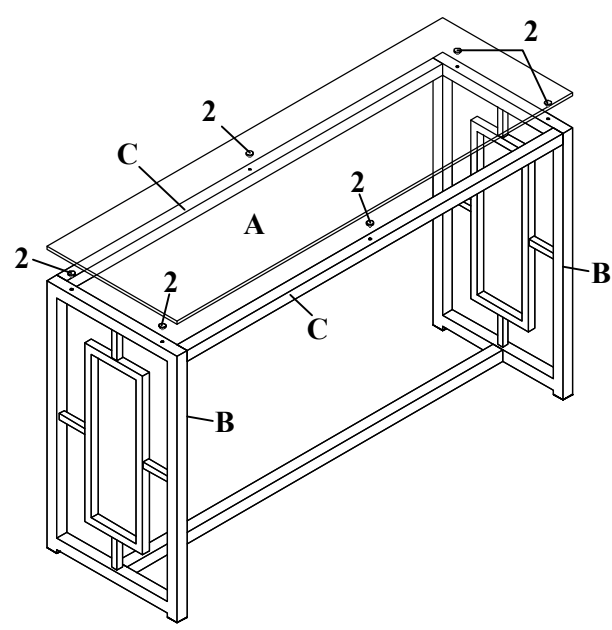

ITEM: 703739 ASSEMBLY INSTRUCTIONS

STEP 1 Do not tighten until each step is completed or instructed.

STEP 2