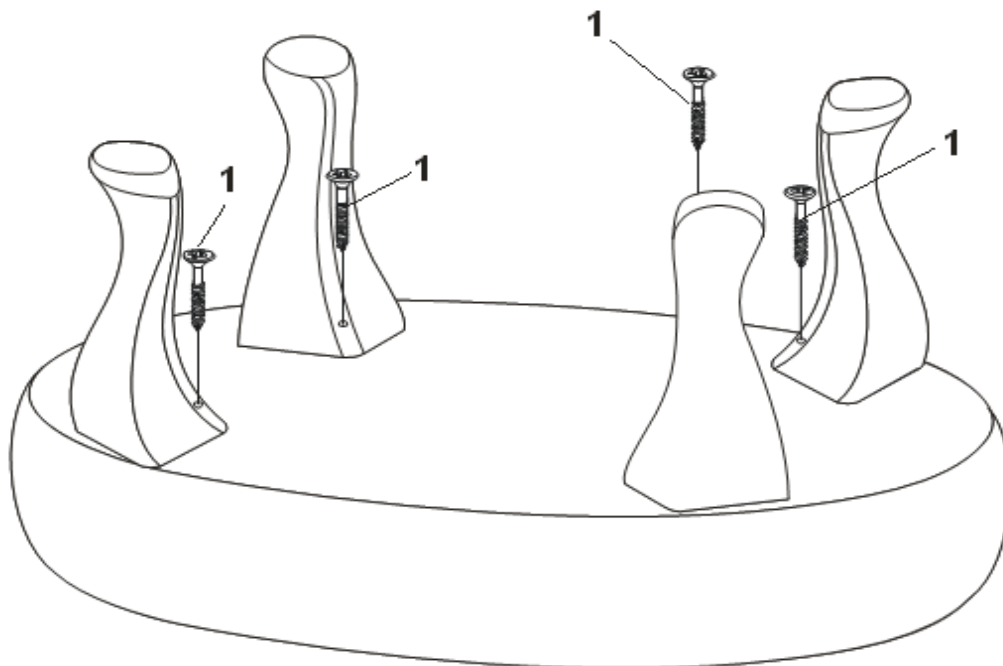

1 SCREW
(8 x 22mm RBW)

4PCS

2 WASHER
(Ø27mm BLK)

4PCS

ITEM: **3422**

ASSEMBLY INSTRUCTIONS

STEP 1

STEP 2

ITEM: **3422**

ASSEMBLY INSTRUCTIONS

STEP 3

COMPLETE