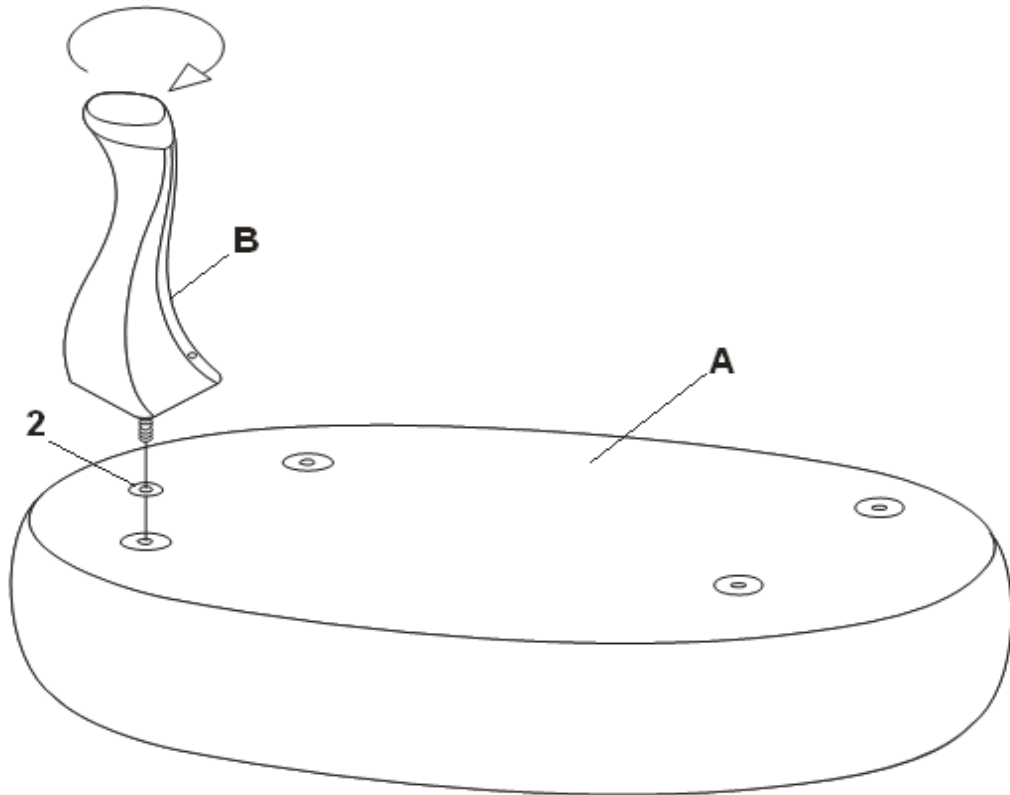

1 SCREW
(8 x 22mm RBW)

4PCS

2 WASHER
(Ø27mm BLK)

4PCS

ITEM: **3422**

ASSEMBLY INSTRUCTIONS

STEP 1

STEP 2

ITEM: **3422**

ASSEMBLY INSTRUCTIONS

STEP 3

COMPLETE