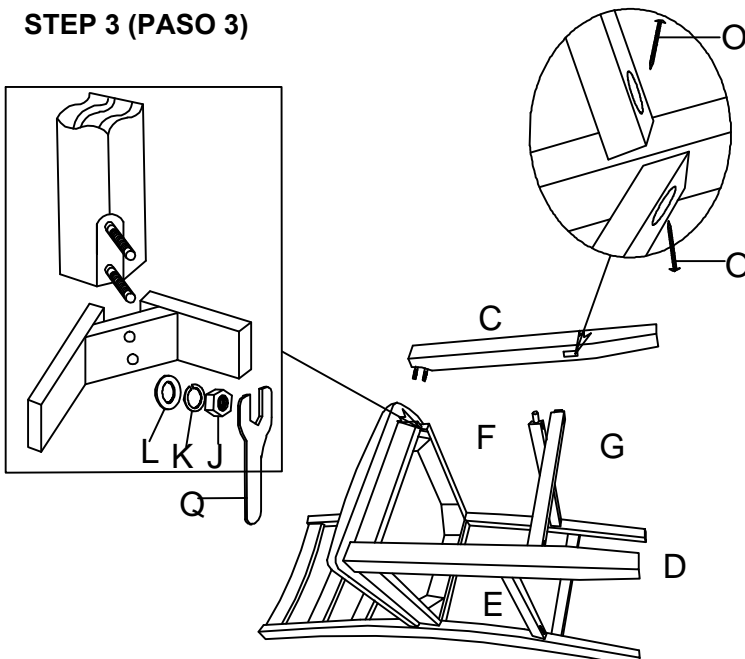

PARTS KYE / LIST DE PARTES			
1		TABLE TOP	1 pc
2		MIDDLE SHELF	1 pc
3		APRON	1 pc
4		LEG	4 pcs
5		CONNECT BOARD	2 pcs

STEP 1 (PASO 1)

STEP 2 (PASO 2)

STEP 3 (PASO 3)

FINISH (FIN)

DO NOT TIGHTEN ALL BOLTS UNTIL COMPLETELY ASSEMBLED
NO APRETER LOS TORNILLOS HASTA ARMAR COMPLETAMENTE

ASSEMBLY INSTRUCTION INSTRUCCIONES

2630SET(COUNTER HEIGHT CHAIR)
2630SET(SILLA ALTA DE MOSTRADOR)

PARTS KYE/LIST DE PARTES

A		CHAIR BACK	1PC
B		SEAT FRAME WITH SEAT CUSHION	1PC
C		RIGHT LEG	1PC
D		LEFT LEG	1PC
E		LEFT SIDE STRETCHER	1PC
F		RIGHT SIDE STRETCHER	1PC
G		FRONT STRETCHER	1PC

HARDWARE LIST (JUEG DE HERRAMIENTAS)

H	SHORT BOLT 1/4"*20*1-1/2" (chair back center)		2PCS
I	LONG BOLT 1/4"*20*3-1/8" (chair back leg center)		4PCS
J	HEX NUT 5/16"*1/2"		4PCS
K	LOCK WASHER 5/16"*13mm		4PCS
L	FLAT WASHER 5/16"*19mm		4PCS
M	LOCK WASHER 1/4"*13mm		6PCS
N	FLAT WASHER 1/4"*19mm		6PCS
O	SCREW 45mm		6PCS
P	ALLEN KEY		1PC
Q	WRENCH		1PC

STEP 1 (PASO 1)

STEP 2 (PASO 2)

STEP 3 (PASO 3)

DO NOT TIGHTEN ALL BOLTS UNTIL COMPLETELY ASSEMBLED
NO APRETER LOS TORNILLOS HASTA ARMAR COMPLETAMENTE