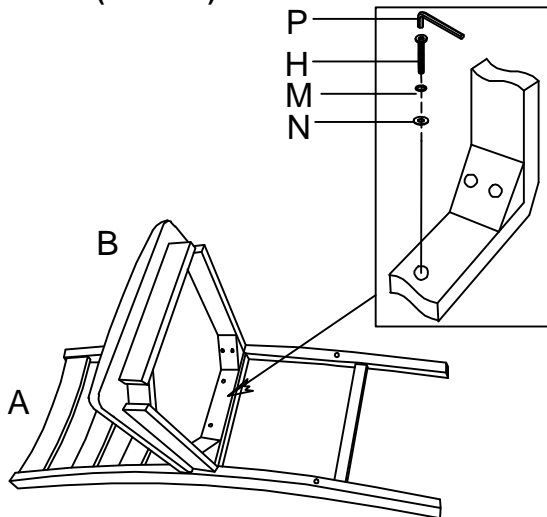

ASSEMBLY INSTRUCTION INSTRUCCIONES

2630SET(COUNTER HEIGHT CHAIR)
2630SET(SILLA ALTA DE MOSTRADOR)

PARTS KYE/LIST DE PARTES

A		CHAIR BACK	1PC
B		SEAT FRAME WITH SEAT CUSHION	1PC
C		RIGHT LEG	1PC
D		LEFT LEG	1PC
E		LEFT SIDE STRETCHER	1PC
F		RIGHT SIDE STRETCHER	1PC
G		FRONT STRETCHER	1PC

HARDWARE LIST (JUEG DE HERRAMIENTAS)

H	SHORT BOLT 1/4"*20*1-1/2" (chair back center)		2PCS
I	LONG BOLT 1/4"*20*3-1/8" (chair back leg center)		4PCS
J	HEX NUT 5/16"*1/2"		4PCS
K	LOCK WASHER 5/16"*13mm		4PCS
L	FLAT WASHER 5/16"*19mm		4PCS
M	LOCK WASHER 1/4"*13mm		6PCS
N	FLAT WASHER 1/4"*19mm		6PCS
O	SCREW 45mm		6PCS
P	ALLEN KEY		1PC
Q	WRENCH		1PC

STEP 1 (PASO 1)