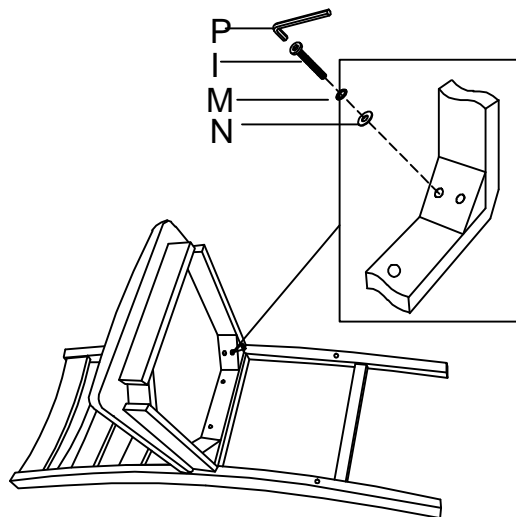

STEP 2 (PASO 2)