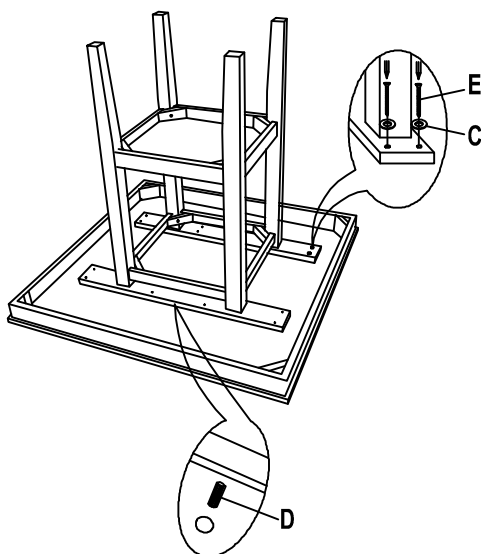

ASSEMBLY INSTRUCTION INSTRUCCIONES

2630SET-WH(COUNTER HEIGHT TABLE)
2630SET-WH(MESA ALTA DE MOSTRADOR)

HARDWARE LIST (JUEG DE HERRAMIENTAS)			
A	SHORT BOLT \varnothing 1/4" X 20 X 1-15/16"		12 pcs
B	LOCK WASHER \varnothing 5/16" X 1/2"		12 pcs
C	FLAT WASHER \varnothing 1/4" X 3/4"		28 pcs
D	DOWEL		2 pcs
E	SCREW 1 - 3/16"		16 pcs
F	ALLEN KEY		1 pc

PARTS KYE / LIST DE PARTES			
1		TABLE TOP	1 pc
2		MIDDLE SHELF	1 pc
3		APRON	1 pc
4		LEG	4 pcs
5		CONNECT BOARD	2 pcs

STEP 1 (PASO 1)

STEP 2 (PASO 2)

STEP 3 (PASO 3)

FINISH (FIN)

DO NOT TIGHTEN ALL BOLTS UNTIL COMPLETELY ASSEMBLED
NO APRETER LOS TORNILLOS HASTA ARMAR COMPLETAMENTE

ASSEMBLY INSTRUCTION INSTRUCCIONES

2630SET(COUNTER HEIGHT CHAIR)
2630SET(SILLA ALTA DE MOSTRADOR)

PARTS KYE/LIST DE PARTES

A		CHAIR BACK	1PC
B		SEAT FRAME WITH SEAT CUSHION	1PC
C		RIGHT LEG	1PC
D		LEFT LEG	1PC
E		LEFT SIDE STRETCHER	1PC
F		RIGHT SIDE STRETCHER	1PC
G		FRONT STRETCHER	1PC

HARDWARE LIST (JUEG DE HERRAMIENTAS)

H	SHORT BOLT 1/4"*20*1-1/2" (chair back center)		2PCS
I	LONG BOLT 1/4"*20*3-1/8" (chair back leg center)		4PCS
J	HEX NUT 5/16"*1/2"		4PCS
K	LOCK WASHER 5/16"*13mm		4PCS
L	FLAT WASHER 5/16"*19mm		4PCS
M	LOCK WASHER 1/4"*13mm		6PCS
N	FLAT WASHER 1/4"*19mm		6PCS
O	SCREW 45mm		6PCS
P	ALLEN KEY		1PC
Q	WRENCH		1PC