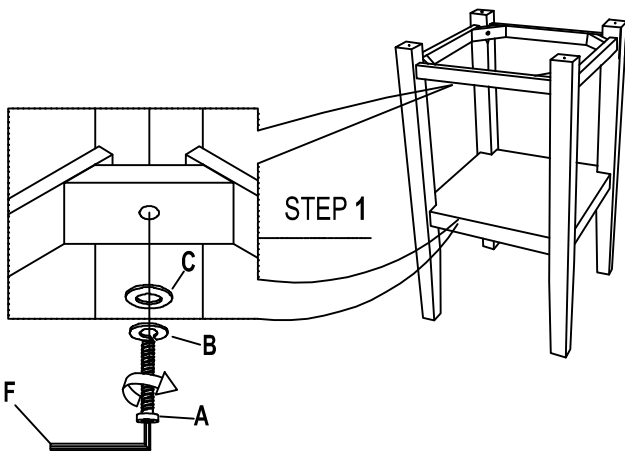

ASSEMBLY INSTRUCTION INSTRUCCIONES

2630SET-WH(COUNTER HEIGHT TABLE)
2630SET-WH(MESA ALTA DE MOSTRADOR)

HARDWARE LIST (JUEG DE HERRAMIENTAS)			
A	SHORT BOLT \varnothing 1/4" X 20 X 1-15/16"		12 pcs
B	LOCK WASHER \varnothing 5/16" X 1/2"		12 pcs
C	FLAT WASHER \varnothing 1/4" X 3/4"		28 pcs
D	DOWEL		2 pcs
E	SCREW 1 - 3/16"		16 pcs
F	ALLEN KEY		1 pc

PARTS KYE / LIST DE PARTES			
1		TABLE TOP	1 pc
2		MIDDLE SHELF	1 pc
3		APRON	1 pc
4		LEG	4 pcs
5		CONNECT BOARD	2 pcs

STEP 1 (PASO 1)

STEP 2 (PASO 2)

STEP 3 (PASO 3)

FINISH (FIN)

DO NOT TIGHTEN ALL BOLTS UNTIL COMPLETELY ASSEMBLED
NO APRETER LOS TORNILLOS HASTA ARMAR COMPLETAMENTE

ASSEMBLY INSTRUCTION INSTRUCCIONES

2630SET(COUNTER HEIGHT CHAIR)
2630SET(SILLA ALTA DE MOSTRADOR)

PARTS KYE/LIST DE PARTES

A		CHAIR BACK	1PC
B		SEAT FRAME WITH SEAT CUSHION	1PC
C		RIGHT LEG	1PC
D		LEFT LEG	1PC
E		LEFT SIDE STRETCHER	1PC
F		RIGHT SIDE STRETCHER	1PC
G		FRONT STRETCHER	1PC

HARDWARE LIST (JUEG DE HERRAMIENTAS)

H	SHORT BOLT 1/4"*20*1-1/2" (chair back center)		2PCS
I	LONG BOLT 1/4"*20*3-1/8" (chair back leg center)		4PCS
J	HEX NUT 5/16"*1/2"		4PCS
K	LOCK WASHER 5/16"*13mm		4PCS
L	FLAT WASHER 5/16"*19mm		4PCS
M	LOCK WASHER 1/4"*13mm		6PCS
N	FLAT WASHER 1/4"*19mm		6PCS
O	SCREW 45mm		6PCS
P	ALLEN KEY		1PC
Q	WRENCH		1PC