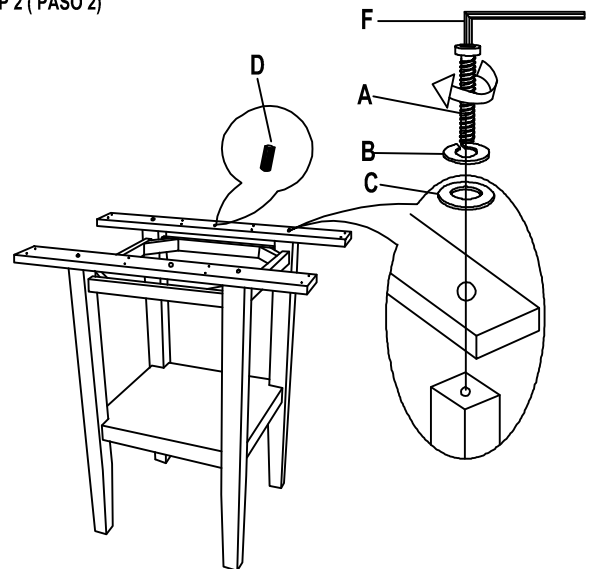

ASSEMBLY INSTRUCTION INSTRUCCIONES

2630SET-WH(COUNTER HEIGHT TABLE)
2630SET-WH(MESA ALTA DE MOSTRADOR)

HARDWARE LIST (JUEG DE HERRAMIENTAS)			
A	SHORT BOLT \varnothing 1/4" X 20 X 1-15/16"		12 pcs
B	LOCK WASHER \varnothing 5/16" X 1/2"		12 pcs
C	FLAT WASHER \varnothing 1/4" X 3/4"		28 pcs
D	DOWEL		2 pcs
E	SCREW 1 - 3/16"		16 pcs
F	ALLEN KEY		1 pc

PARTS KYE / LIST DE PARTES			
1		TABLE TOP	1 pc
2		MIDDLE SHELF	1 pc
3		APRON	1 pc
4		LEG	4 pcs
5		CONNECT BOARD	2 pcs

STEP 1 (PASO 1)

STEP 2 (PASO 2)

STEP 3 (PASO 3)

FINISH (FIN)

DO NOT TIGHTEN ALL BOLTS UNTIL COMPLETELY ASSEMBLED
NO APRETER LOS TORNILLOS HASTA ARMAR COMPLETAMENTE

ASSEMBLY INSTRUCTION INSTRUCCIONES

2630SET(COUNTER HEIGHT CHAIR)
2630SET(SILLA ALTA DE MOSTRADOR)

PARTS KYE/LIST DE PARTES

A		CHAIR BACK	1PC
B		SEAT FRAME WITH SEAT CUSHION	1PC
C		RIGHT LEG	1PC
D		LEFT LEG	1PC
E		LEFT SIDE STRETCHER	1PC
F		RIGHT SIDE STRETCHER	1PC
G		FRONT STRETCHER	1PC

HARDWARE LIST (JUEG DE HERRAMIENTAS)

H	SHORT BOLT 1/4"*20*1-1/2" (chair back center)		2PCS
I	LONG BOLT 1/4"*20*3-1/8" (chair back leg center)		4PCS
J	HEX NUT 5/16"*1/2"		4PCS
K	LOCK WASHER 5/16"*13mm		4PCS
L	FLAT WASHER 5/16"*19mm		4PCS
M	LOCK WASHER 1/4"*13mm		6PCS
N	FLAT WASHER 1/4"*19mm		6PCS
O	SCREW 45mm		6PCS
P	ALLEN KEY		1PC
Q	WRENCH		1PC