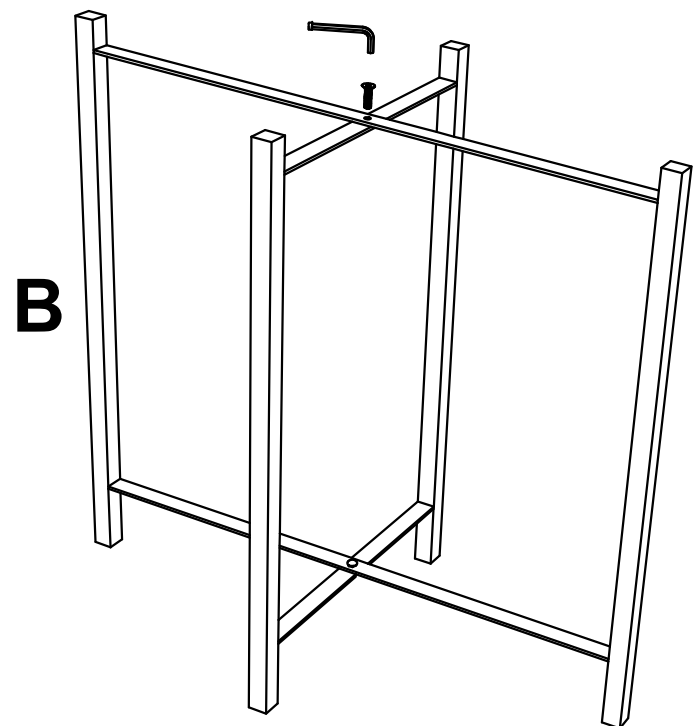

Assembly Instruction

CVFNR5079-GREY MARBLE SIDE TABLE

PARTS LIST

NO.	DESCRIPTION		QTY	SIZE
A	TOP		1	
B	LEG		1	
C	Allen Key		1	4mm
D	Allen Bolt		1	4x12mm

STEP1

STEP2

PLEASE PLACE A SOFT MATERIAL UNDER THE TABLE TOP TO PREVENT FROM SCRATCHES