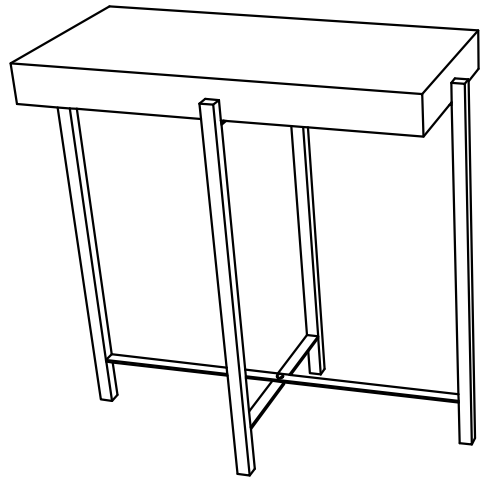

Assembly Instruction

CVFNR5079-GREY MARBLE SIDE TABLE

PARTS LIST

NO.	DESCRIPTION		QTY	SIZE
A	TOP		1	
B	LEG		1	
C	Allen Key		1	4mm
D	Allen Bolt		1	4x12mm

STEP1

STEP2

PLEASE PLACE A SOFT MATERIAL UNDER THE TABLE TOP TO PREVENT FROM SCRATCHES