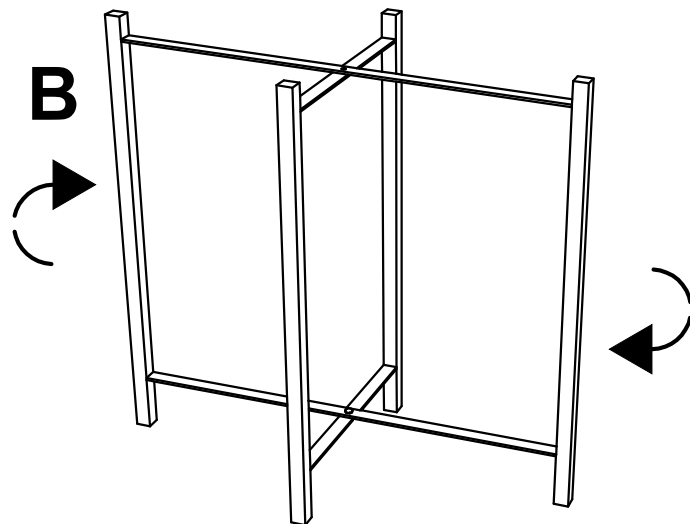

Assembly Instruction

CVFNR5079-GREY MARBLE SIDE TABLE

PARTS LIST

NO.	DESCRIPTION		QTY	SIZE
A	TOP		1	
B	LEG		1	
C	Allen Key		1	4mm
D	Allen Bolt		1	4x12mm

STEP1

STEP2

PLEASE PLACE A SOFT MATERIAL UNDER THE TABLE TOP TO PREVENT FROM SCRATCHES