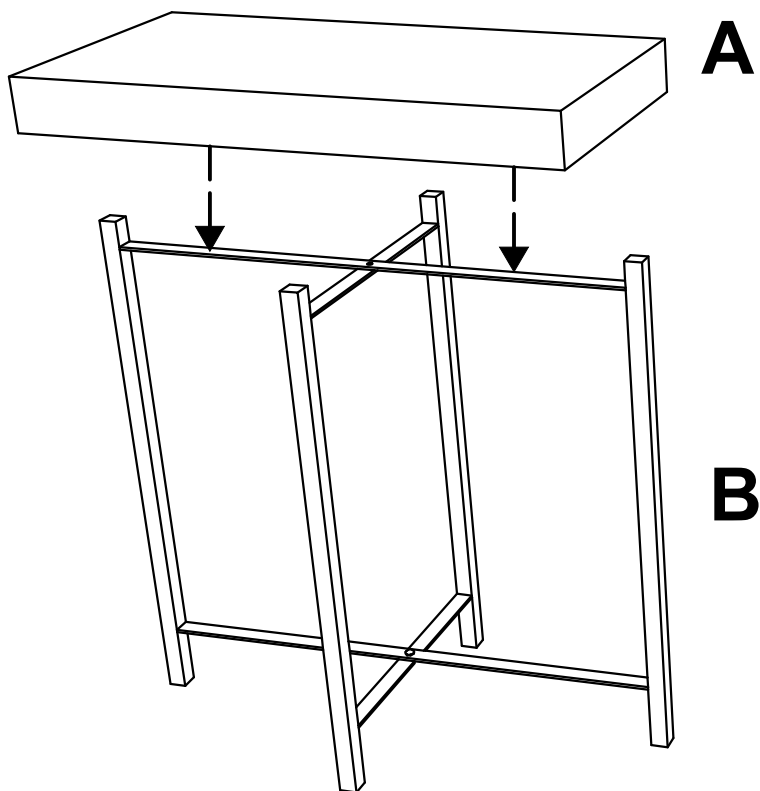

PLEASE PLACE A SOFT MATERIAL UNDER THE TABLE TOP TO PREVENT FROM SCRATCHES

STEP3