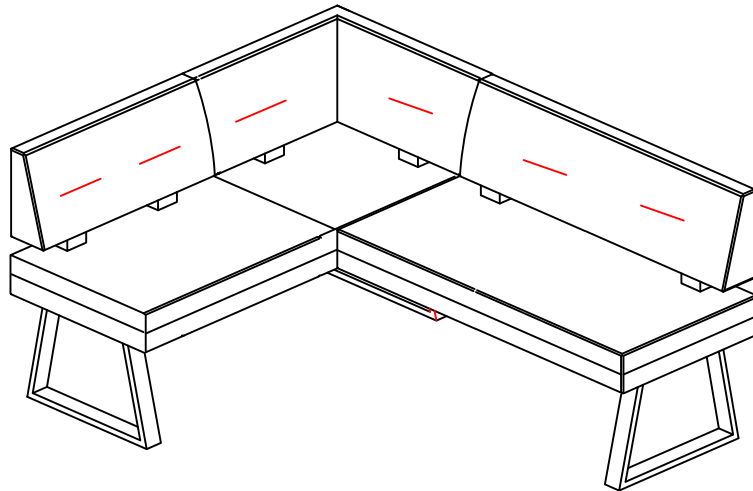

THANK YOU FOR PURCHASING THIS QUALITY PRODUCT.
BE SURE TO CHECK ALL PACKING MATERIAL CAREFULLY FOR SMALL PARTS THAT MAY HAVE COME LOOSE INSIDE THE CARTON DURING TRANSIT.

LEFT FACING
CORNER NOOK

RIGHT FACING
CORNER NOOK

PARTS LIST:

NO	DESCRIPTION	SIZE(mm)	SKETCH	QTY
A	RIGHT SEATER	570*1270*493		1PC
B	CORNER BACK	570*570*493		1PC
C	LEFT SEATER	570*670*493		1PC
D	LEG	562*343*60		3PCS

HARDWARE LIST:

NO	DESCRIPTION	SKETCH	QTY
a	ALLEN KEY		1PC
b	BOLT		44PCS
c	WASHER		44PCS
d	METAL CONNECTOR		4PCS