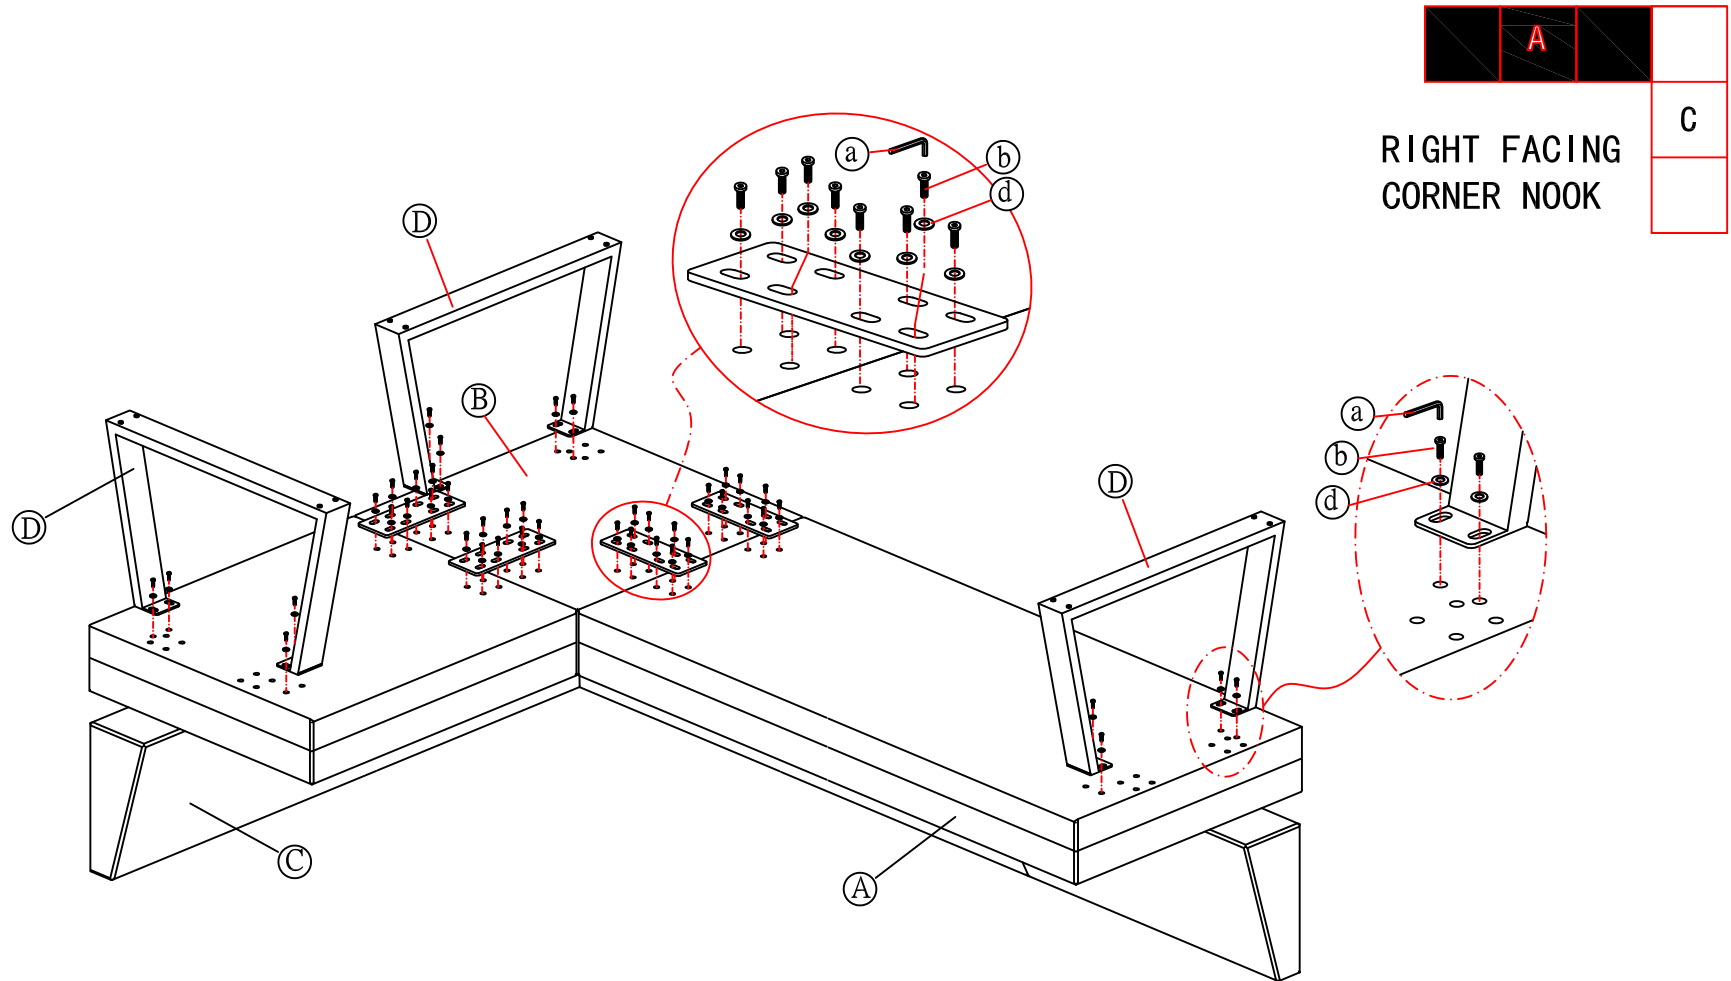

THANK YOU FOR PURCHASING THIS QUALITY PRODUCT.
BE SURE TO CHECK ALL PACKING MATERIAL CAREFULLY FOR SMALL PARTS THAT MAY HAVE COME LOOSE INSIDE THE CARTON DURING TRANSIT.

LEFT FACING
CORNER NOOK

RIGHT FACING
CORNER NOOK

PARTS LIST:

NO	DESCRIPTION	SIZE(mm)	SKETCH	QTY
A	RIGHT SEATER	570*1270*493		1PC
B	CORNER BACK	570*570*493		1PC
C	LEFT SEATER	570*670*493		1PC
D	LEG	562*343*60		3PCS

HARDWARE LIST:

NO	DESCRIPTION	SKETCH	QTY
a	ALLEN KEY		1PC
b	BOLT		44PCS
c	WASHER		44PCS
d	METAL CONNECTOR		4PCS

Step 1

Step 1