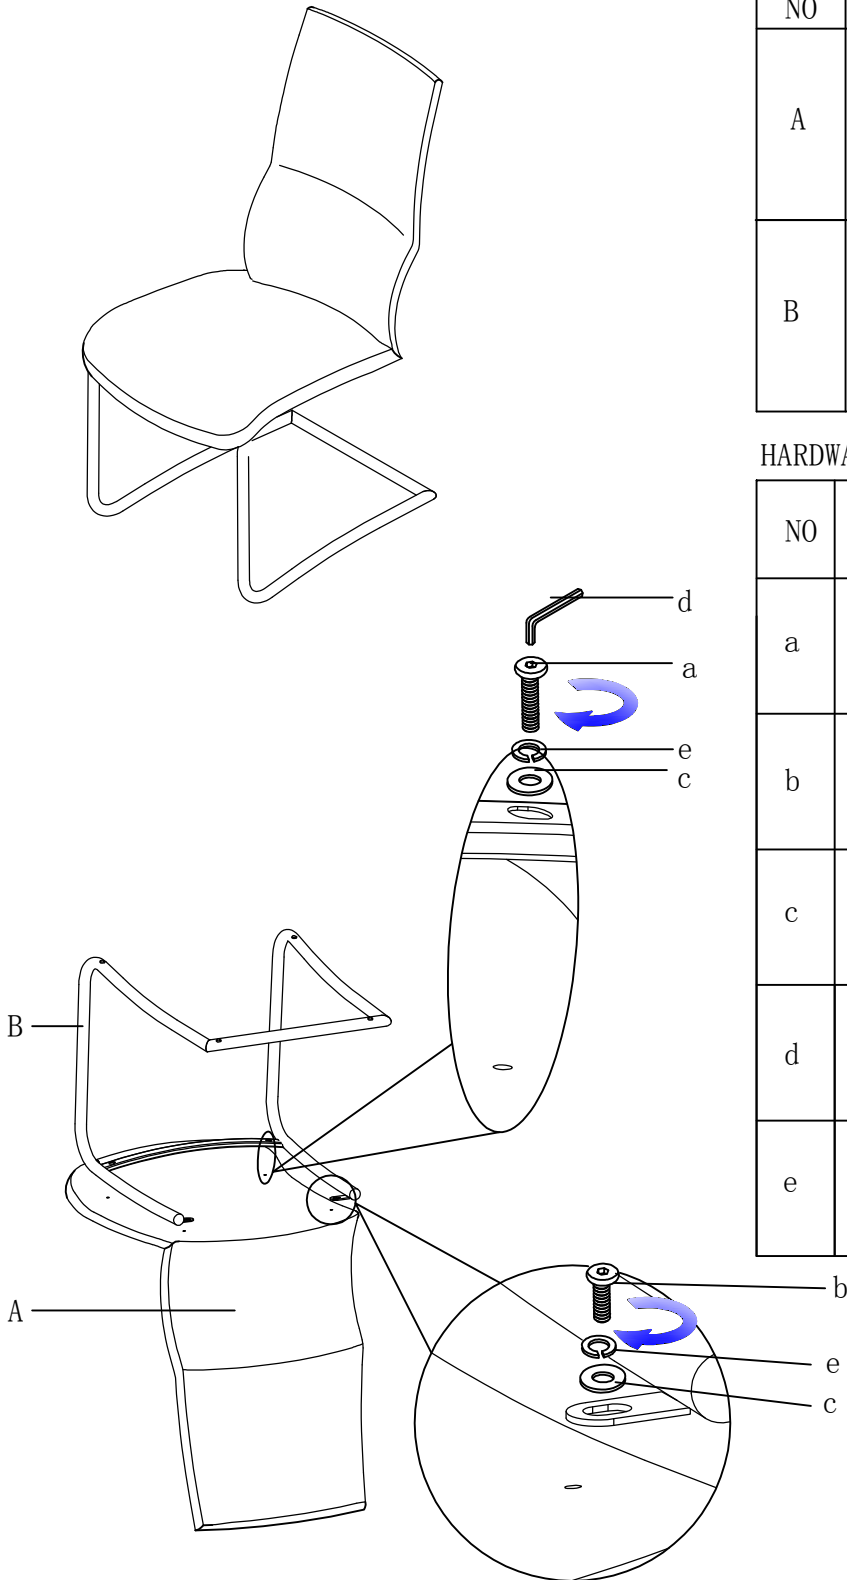

# Assembly Instruction

ITEM NO. : PIPER-SC

Thank you for purchasing this quality product. Be sure to check all packaging material carefully for small parts that may have come loose inside the carton during shipment.

PARTS LIST:

NO	DESCRIPTION	SKETCH	QTY
A	BACK		1PC
B	GESTELL		1PC

HARDWARE LIST:

NO	DESCRIPTION	SKETCH	QTY
a	SCREW	 1/4" × 30	2PCS
b	SCREW	 1/4" × 16	2PCS
c	WASHER	 φ 16 × φ 6	4PCS
d	ALLEN KEY	 4#	1PC
e	Spring Washer	 φ 10 × φ 6	4PCS