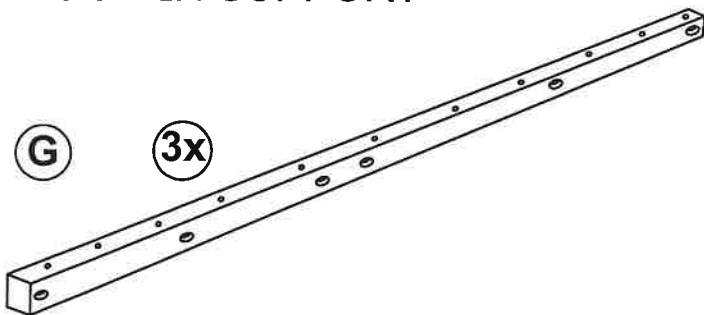

H

1x

WOODEN SUPPORT
CENTRAL LEG