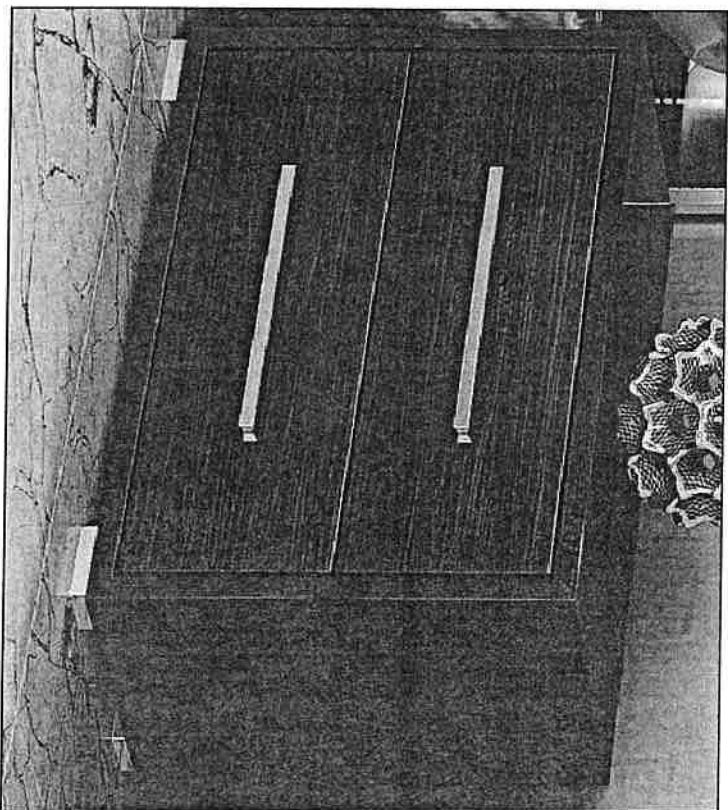

20
Min.

MADE IN ITALY

LEG FOR NIGHT TABLE

PHILLIPS BUGLE HEAD P.B. SCREW

M4 SCREW FOR SOCKETS

HANDLE

Chintaly Imports

20 Min.