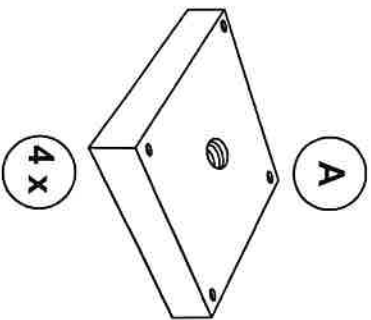

20
Min.

MADE IN ITALY

LEG FOR NIGHT TABLE

PHILLIPS BUGLE HEAD P.B. SCREW

M4 SCREW FOR SOCKETS

HANDLE

Chintaly Imports

20 Min.