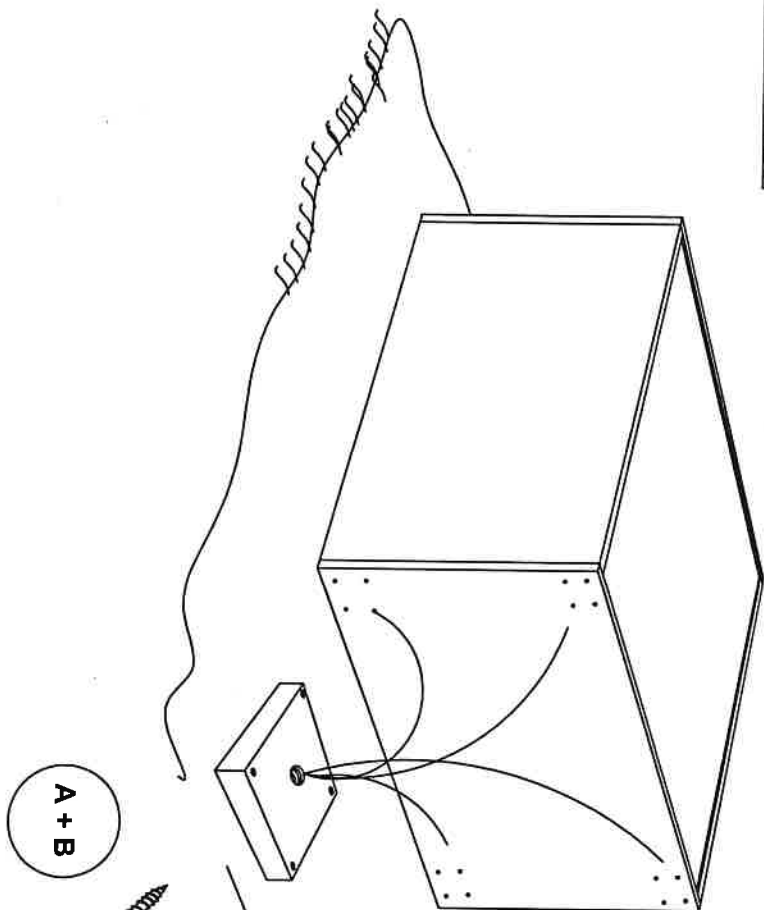

20 Min.

MADE IN ITALY

E + F

A + B