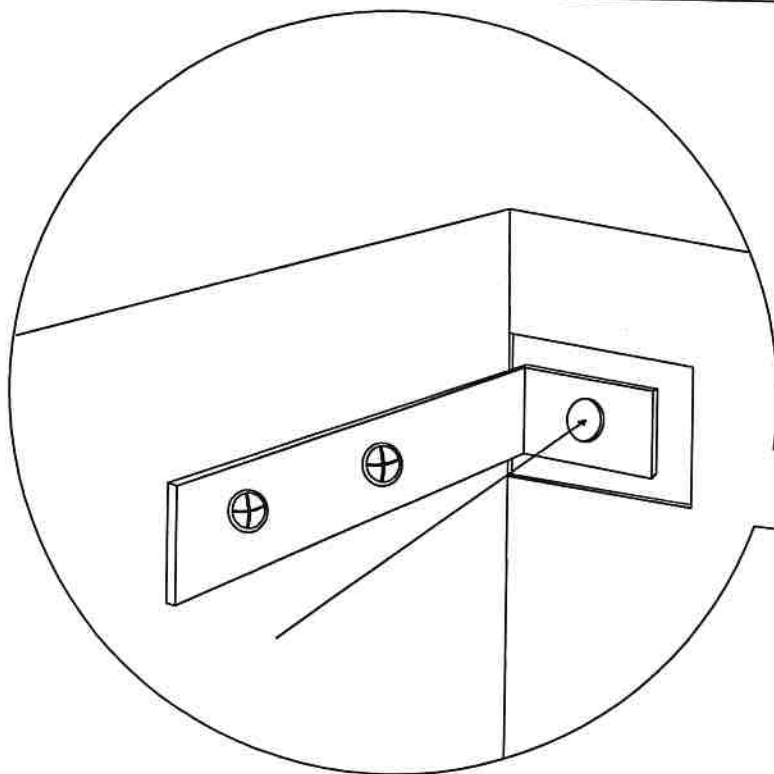

HANDLE

15
Min.

MADE IN ITALY

15
Min.

MADE IN ITALY

CHEST OF DRAWERS TO BE FIXED TO THE WALL