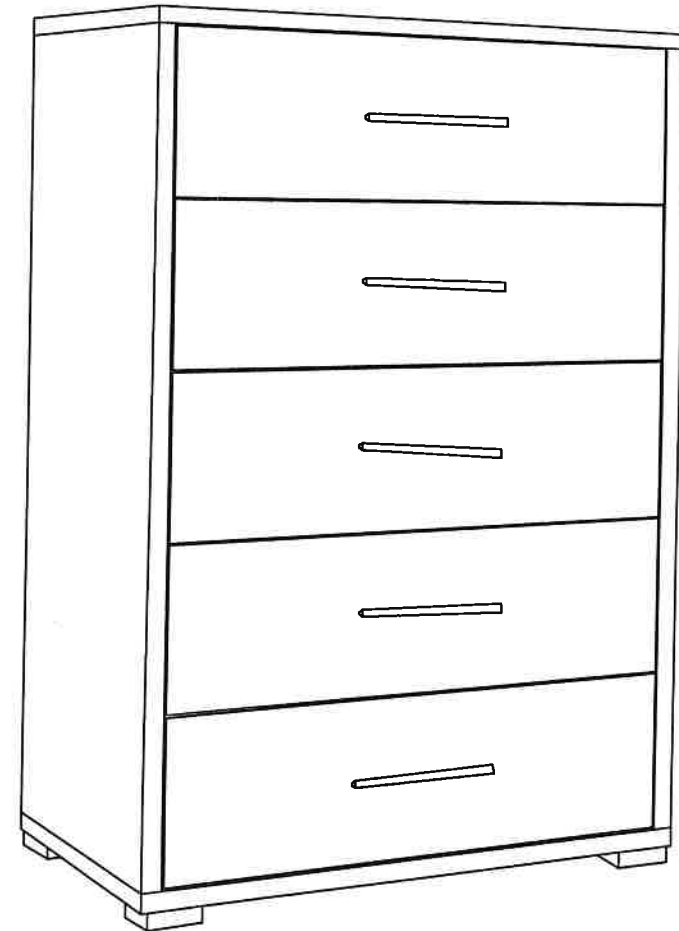

15
Min.

MADE IN ITALY

Chintaly Imports

A

4 x

LEG FOR DRESSER

B

Ø4x25

16 x

PHILIPS BUGLE HEAD P.B. SCREW

E

4M4x22,5

10 x

M4 SCREW FOR SACKETS

F

5 x

HANDLE