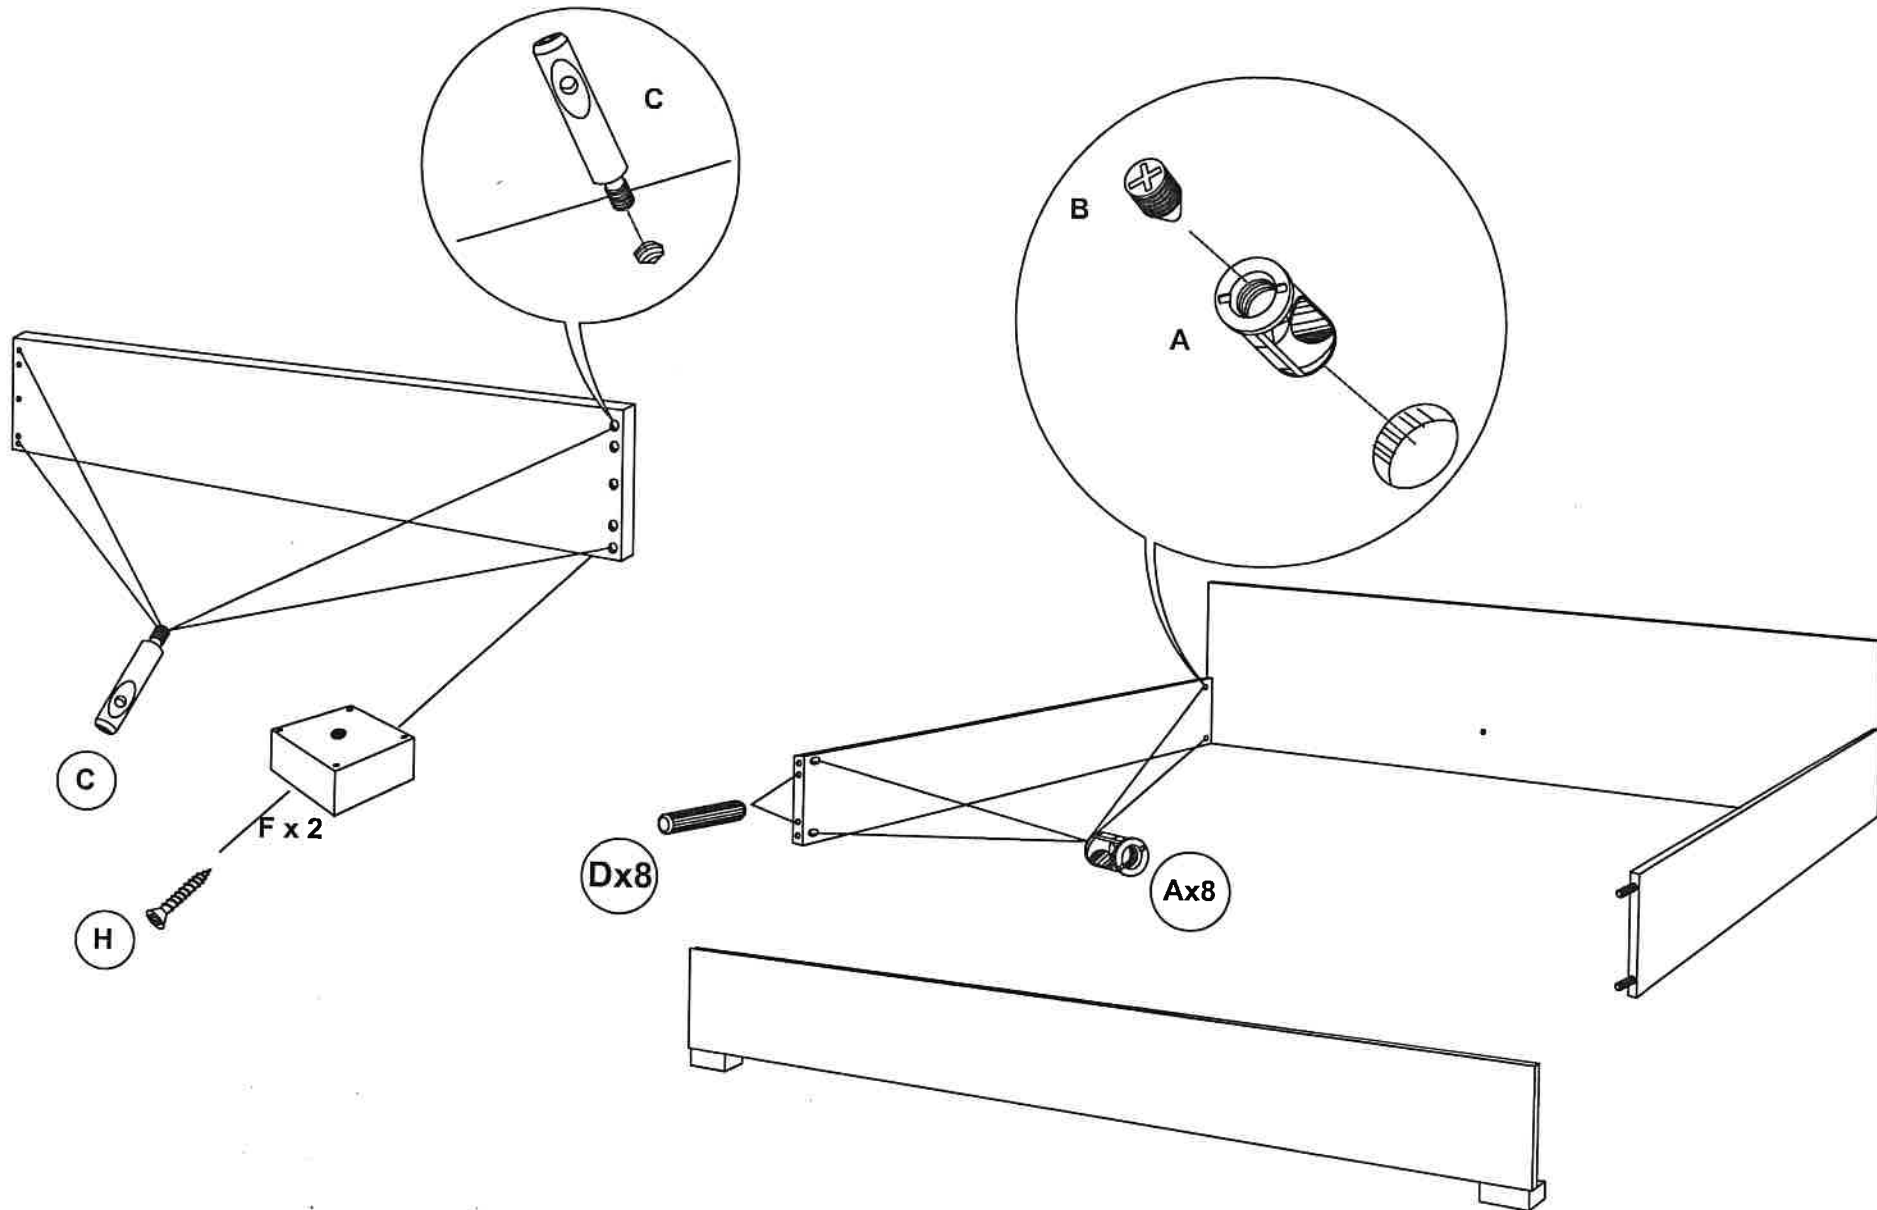

12

M6 SCREW FOR SOCKETS

F

2

METAL SUPPORT

G

2

LEGS FOR BED

H

4x30

6

PHILIPS BUGLE HEAD P.B. SCREW

30
Min.

MADE IN ITALY

30
Min.

MADE IN ITALY

Ex 12

led light

front bed back panel

switch

back bed back panel