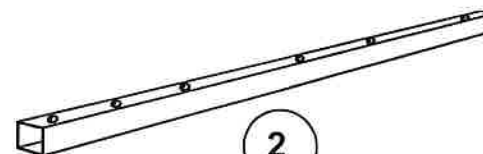

MADE IN ITALY

A

8

HOUSING WITH COVER RIM

B

8

CONICAL SREW

C

8

BOLT

D

Ø 8x30

15

WOODEN PINS

E

6MAX30

12

M6 SCREW FOR SOCKETS

F

2

METAL SUPPORT

G

2

LEGS FOR BED