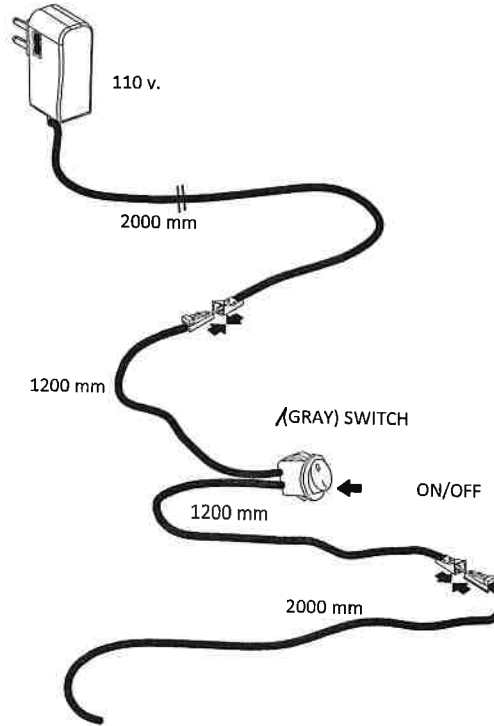

H

4x30

6

PHILIPS BUGLE HEAD P.B. SCREW

30
Min.

MADE IN ITALY

30
Min.

MADE IN ITALY

Ex 12

led light

front bed back panel

switch

back bed back panel