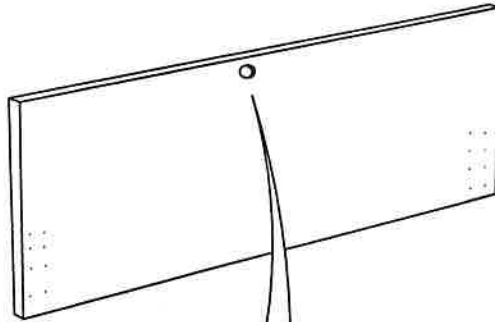

front bed back panel