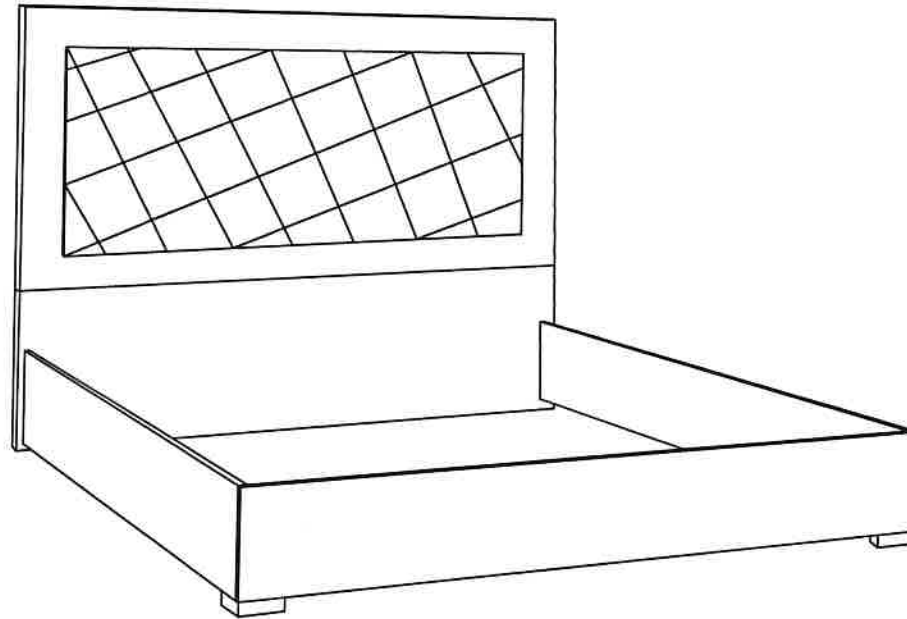

30
Min.

MADE IN ITALY

Chintaly Imports

BED BACK PANEL Quantity 1

SIDE RAIL Quantity 2

HEADBOARD Quantity 1

FOOTBOARD Quantity 1

30
Min.

MADE IN ITALY

A

8

HOUSING WITH COVER RIM

B

8

CONICAL SREW

C

8

BOLT

D

Ø 8x30

15

WOODEN PINS

E

6MAX30

Ex 12

led light

front bed back panel

switch

back bed back panel