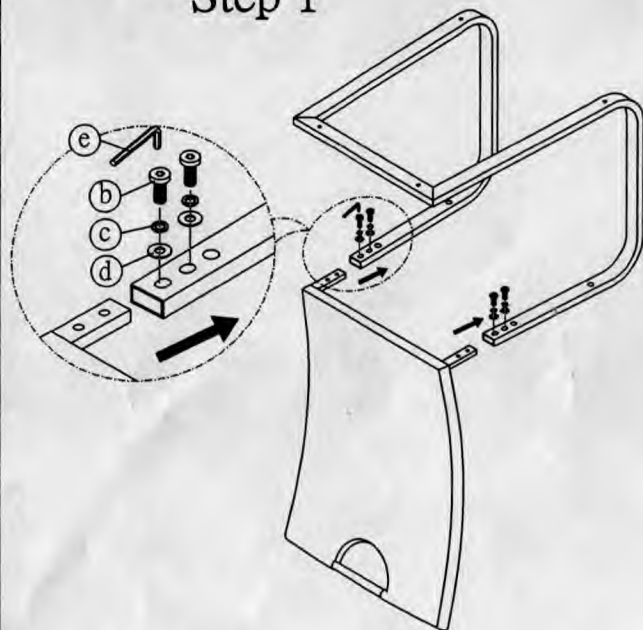

Chintaly Imports

ASSEMBLY INSTRUCTION
ITEM NO.: MELISSA-SC

THANK YOU FOR PURCHASING THIS QUALITY PRODUCT.
BE SURE TO CHECK ALL PACKING MATERIAL CAREFULLY FOR SMALL PARTS THAT MAY HAVE COME LOOSE INSIDE THE CARTON DURING TRANSIT.

Step 1

Step 2

FINISH

PARTS LIST:

NO	DESCRIPTION	SIZE(mm)	SKETCH	QTY
A	BACK	430*605*T50		1PC
B	FRAME	410*540*430		1PC
C	SEAT	435*470*T60		1PC

HARDWARE LIST:

NO	DESCRIPTION	SIZE(mm)	SKETCH	QTY
a	BOLT	1/4"*30		4PCS
b	BOLT	1/4"*13		4PCS
c	SPRING WASHER	φ11*φ6.5		8PCS
d	WASHER	φ16*φ6.2		8PCS
e	ALLEN KEY	4		1PC