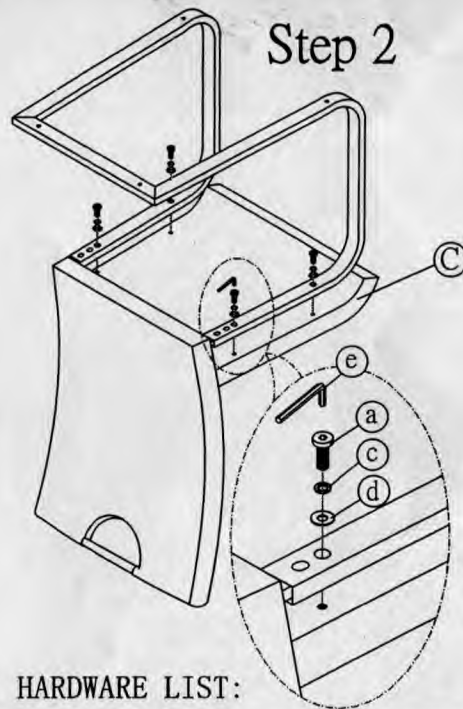

Chintaly Imports

ASSEMBLY INSTRUCTION
ITEM NO.: MELISSA-SC

THANK YOU FOR PURCHASING THIS QUALITY PRODUCT.
BE SURE TO CHECK ALL PACKING MATERIAL CAREFULLY FOR SMALL PARTS THAT MAY HAVE COME LOOSE INSIDE THE CARTON DURING TRANSIT.

Step 1

Step 2

FINISH

PARTS LIST:

NO	DESCRIPTION	SIZE(mm)	SKETCH	QTY
A	BACK	430*605*T50		1PC
B	FRAME	410*540*430		1PC
C	SEAT	435*470*T60		1PC

HARDWARE LIST:

NO	DESCRIPTION	SIZE(mm)	SKETCH	QTY
a	BOLT	1/4"*30		4PCS
b	BOLT	1/4"*13		4PCS
c	SPRING WASHER	φ11*φ6.5		8PCS
d	WASHER	φ16*φ6.2		8PCS
e	ALLEN KEY	4		1PC