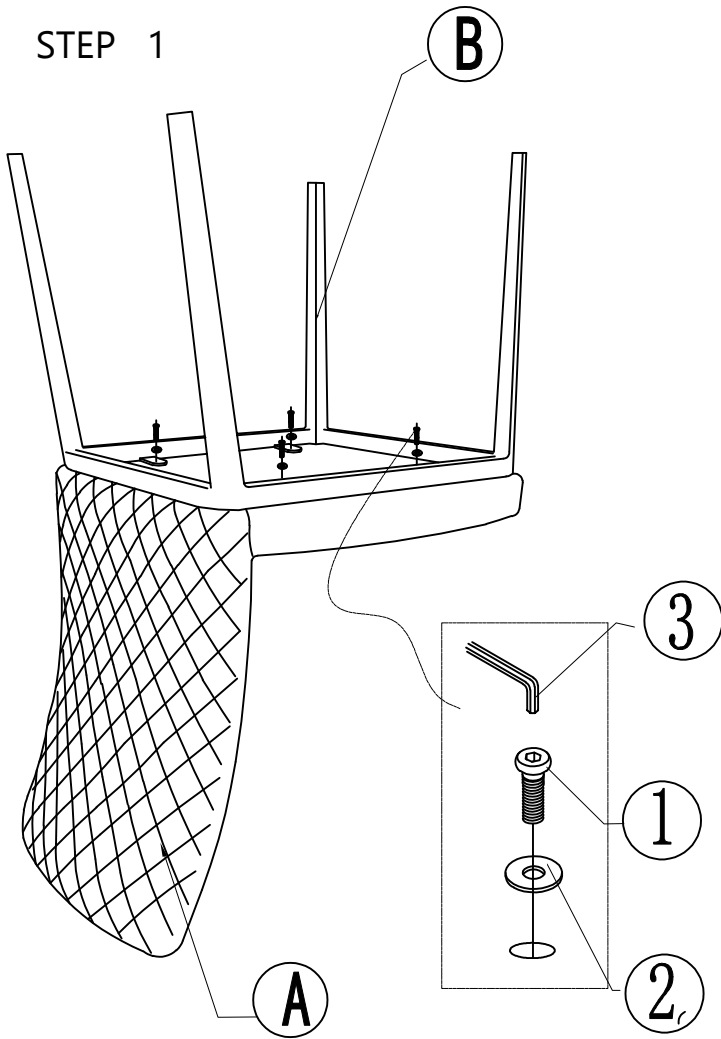

THANK YOU FOR PURCHASING THIS QUALITY PRODUCT.

BE SURE TO CHECK ALL PACKING MATERIAL CAREFULLY FOR SMALL PARTS THAT MAY HAVE COME LOOSE INSIDE THE CARTON DURING TRANSIT.

**PART LIST**

NO	DESC	SIZE (MM)	SKETCH	QTY
A	SEAT	465*575*480		1PCS
B	BASE	455*545*430		1PCS

**HARDWARE LIST**

NO	DESC	SIZE (MM)	SKETCH	QTY
1	BOLT	M6*20		4 PCS
2	WASHER	Ø16*2		4 PCS
3	SPANNER	4#		1PCS

**FINISHED**

**MADE IN CHINA**