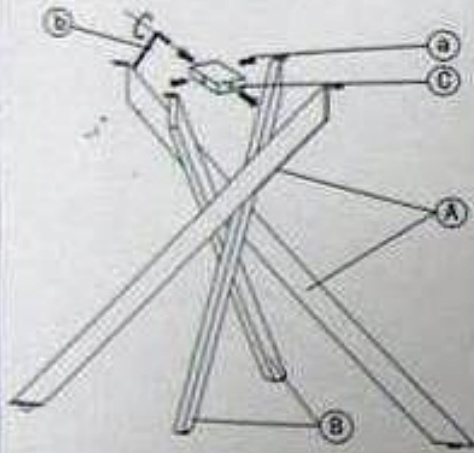

**Chintaly Imports**

**ASSEMBLY INSTRUCTION**  
ITEM NO.: DUSTY-ST/GENEVIVE DT

THANK YOU FOR PURCHASING THIS QUALITY PRODUCT.  
BE SURE TO CHECK ALL PACKING MATERIAL CAREFULLY FOR SMALL PARTS THAT MAY HAVE COME LOOSE INSIDE THE CARTON DURING TRANSIT.

**Step 1**

**Step 2**

**FINISH**

**PARTS LIST:**

NO	DESCRIPTION	SKETCH	QTY
A	LONG FLEG		2PCS
B	SHORT LEG		2PCS
C	BOX		1PC
D	GLASS TOP		1PC

**HARDWARE LIST:**

NO	DESCRIPTION	SKETCH	QTY
a	LONG SCREW		4PCS
b	ALLEN KEY		1PC
c	WASHER		4PCS
d	SPRING WASHER		4PCS
e	SHORT SCREW		4PCS