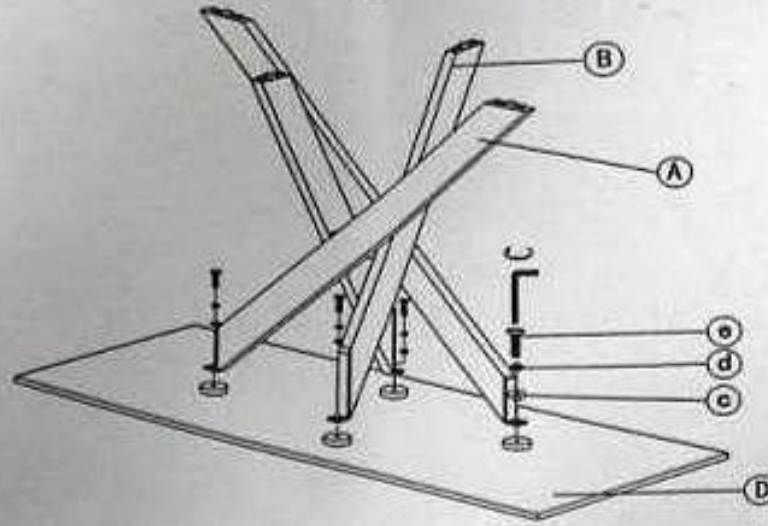

**Chintaly Imports**

**ASSEMBLY INSTRUCTION**  
ITEM NO.: DUSTY-ST/GENEVIVE DT

THANK YOU FOR PURCHASING THIS QUALITY PRODUCT.  
BE SURE TO CHECK ALL PACKING MATERIAL CAREFULLY FOR SMALL PARTS THAT MAY HAVE COME LOOSE INSIDE THE CARTON DURING TRANSIT.

**Step 1**

**Step 2**

**FINISH**

**PARTS LIST:**

NO	DESCRIPTION	SKETCH	QTY
A	LONG FLEG		2PCS
B	SHORT LEG		2PCS
C	BOX		1PC
D	GLASS TOP		1PC

**HARDWARE LIST:**

NO	DESCRIPTION	SKETCH	QTY
a	LONG SCREW		4PCS
b	ALLEN KEY		1PC
c	WASHER		4PCS
d	SPRING WASHER		4PCS
e	SHORT SCREW		4PCS