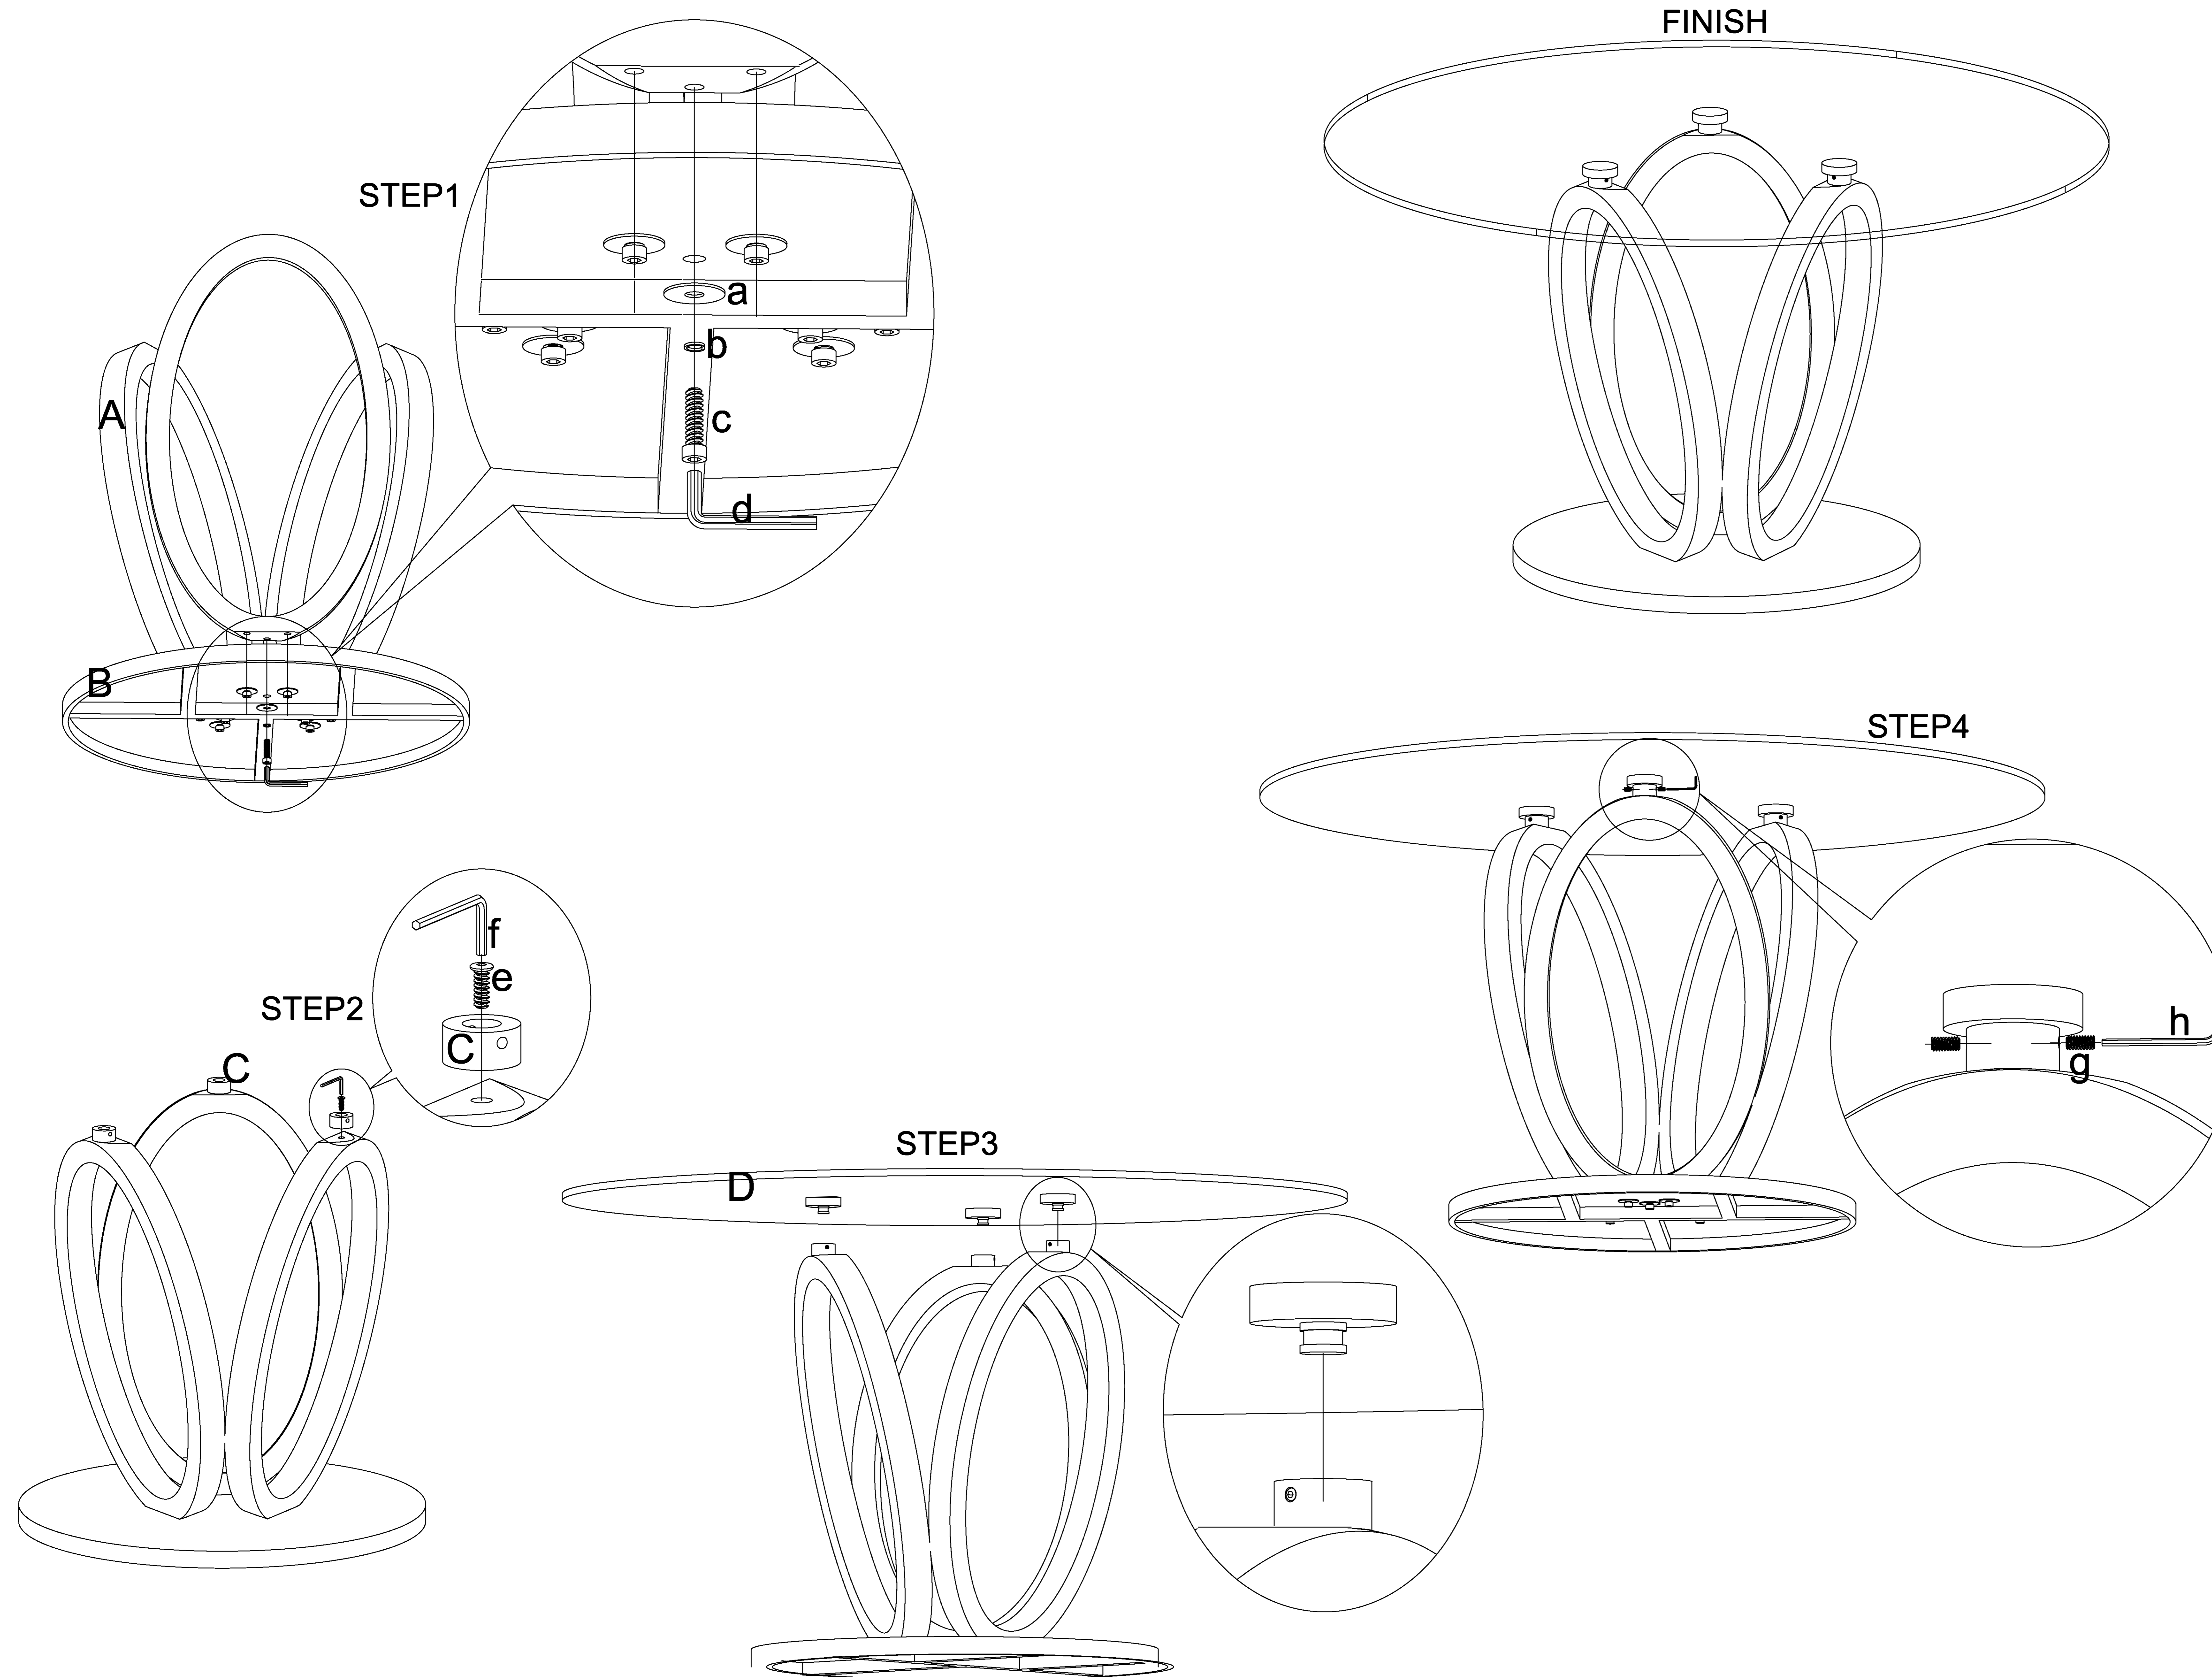

Chintaly Imports

ASSEMBLY INSTRUCTION
ITEM NO. : EVELYN-DT

THANK YOU FOR PURCHASING THIS QUALITY PRODUCT.
BE SURE TO CHECK ALL PACKING MATERIAL CAREFULLY FOR SMALL PARTS THAT MAY HAVE COME LOOSE INSIDE
THE CARTON DURING TRANSIT.

PART LIST

No.	DESC	SIZE (mm)	SKETCH	QTY
A	FRAME	697x420x50		3pcs
B	BASE	φ650x30		1pcs
C	column	φ40x20		3pcs
D	GLASS TOP	φ1300x12		1pcs

HARDWARE LIST

No.	DESC	SIZE (mm)	SKETCH	QTY
a	FLAT WASHER	φ35xφ10.1x1.6		9pcs
b	SPRING SCREWS	φ10#		9pcs
C	SCREW	M10x35		9pcs
d	SPANNER	M8		1pcs
e	SCREW	M8x20		3pcs
f	SPANNER	M5		1pcs
g	SCREW	M6x12		6pcs
h	SPANNER	M3		1pcs