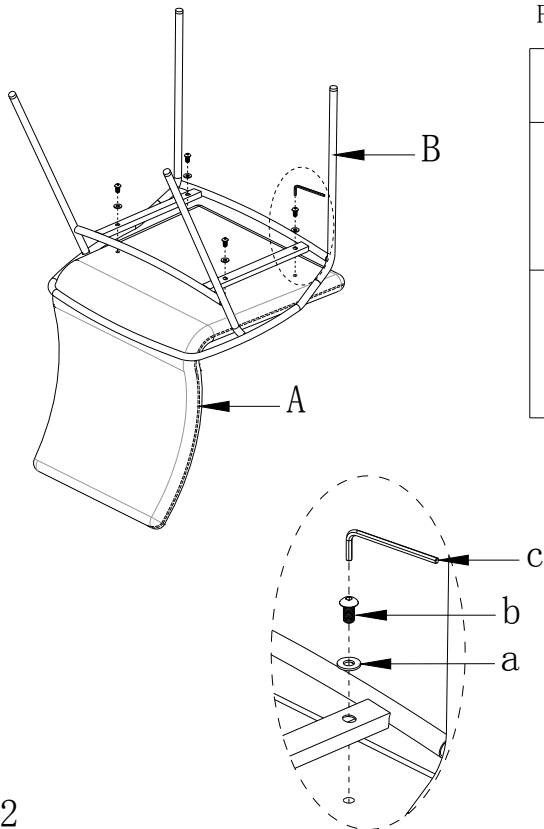

Thank you for purchasing this quality product. Be sure to check all packaging material carefully for small parts that may have come loose inside the carton during shipment

Step 1

PARTS LIST

NO	DESCRIPTION	SIZE (mm)	SKETCH	QTY
A	Bucket	460*590*455		1PC
B	Base	525*530*530		1PC

Step 2

PARTS LIST

NO	DESCRIPTION	SIZE (mm)	SKETCH	QTY
a	Gasket	$\phi 16 * 1.2 - \phi 6$		4PCS
b	Screw	M6*25		4PCS
c	Hex key	S4		1PC