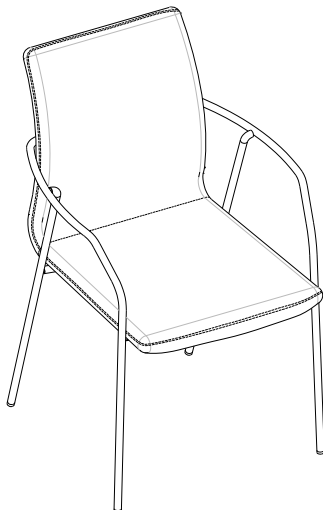

Chintaly Imports

Assembly Instruction

ITEM NO:ALICIA-AC

Thank you for purchasing this quality product. Be sure to check all packaging material carefully for small parts that may have come loose inside the carton during shipment

Step 1

PARTS LIST

NO	DESCRIPTION	SIZE (mm)	SKETCH	QTY
A	Bucket	460*590*455		1PC
B	Base	550*550*675		1PC

Step 2

PARTS LIST

NO	DESCRIPTION	SIZE (mm)	SKETCH	QTY
a	Gasket	$\phi 16*1.2-\phi 6$		4PCS
b	Screw	M6*25		4PCS
c	Hex key	S4		1PC