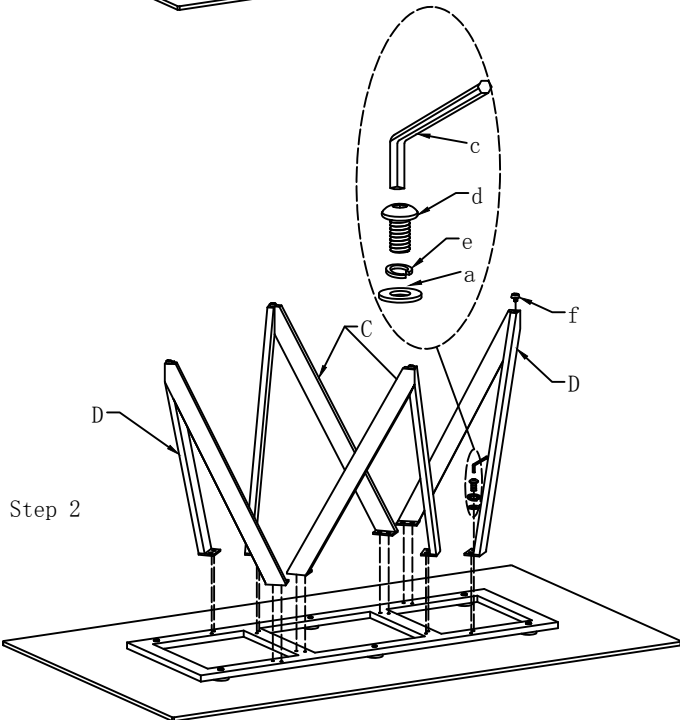

THANK YOU FOR PURCHASING THIS QUALITY PRODUCT. BE SURE TO CHECK ALL PACKAGING MATERIAL CAREFULLY FOR SMALL PARTS THAT MAY HAVE COME LOOSE INSIDE THE CARTON DURING SHIPMENT.

Adjust the feet to the flat floor

PARTS LIST

NO	DESCRIPTION	SIZE (mm)	SKETCH	QTY
A	Glass top	1830*1060*12		1PC
B	frame	1300*465*20		1PC
C	Big legs	740*550*72		2PCS
D	Small legs	760*493*75		2PCS

PARTS LIST

NO	DESCRIPTION	SIZE (mm)	SKETCH	QTY
a	Washer	∅17*1.5-∅8		22PCS
b	Screw	M8*30		6PCS
c	Hex key	5mm		1PCS
d	Screw	M8*20		16PCS
e	Spring washer	∅13*2-∅9		16PCS
f	Rubber feet	M6*17		4PCS