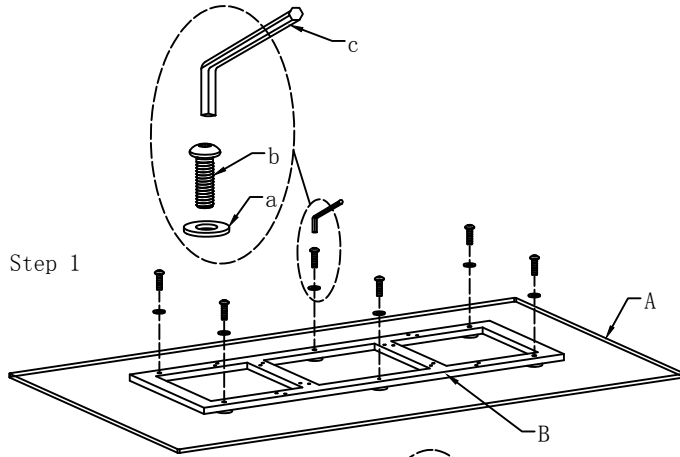

THANK YOU FOR PURCHASING THIS QUALITY PRODUCT. BE SURE TO CHECK ALL PACKAGING MATERIAL CAREFULLY FOR SMALL PARTS THAT MAY HAVE COME LOOSE INSIDE THE CARTON DURING SHIPMENT.

Adjust the feet to the flat floor

PARTS LIST

NO	DESCRIPTION	SIZE (mm)	SKETCH	QTY
A	Glass top	1830*1060*12		1PC
B	frame	1300*465*20		1PC
C	Big legs	740*550*72		2PCS
D	Small legs	760*493*75		2PCS

PARTS LIST

NO	DESCRIPTION	SIZE (mm)	SKETCH	QTY
a	Washer	∅17*1.5-∅8		22PCS
b	Screw	M8*30		6PCS
c	Hex key	5mm		1PCS
d	Screw	M8*20		16PCS
e	Spring washer	∅13*2-∅9		16PCS
f	Rubber feet	M6*17		4PCS