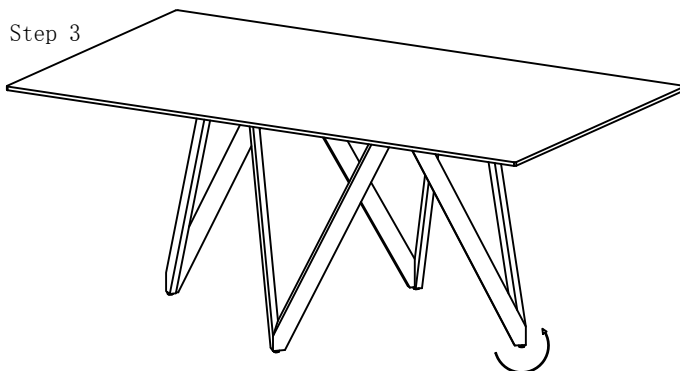

THANK YOU FOR PURCHASING THIS QUALITY PRODUCT. BE SURE TO CHECK ALL PACKAGING MATERIAL CAREFULLY FOR SMALL PARTS THAT MAY HAVE COME LOOSE INSIDE THE CARTON DURING SHIPMENT.

Adjust the feet to the flat floor

PARTS LIST

NO	DESCRIPTION	SIZE (mm)	SKETCH	QTY
A	Glass top	1830*1060*12		1PC
B	frame	1300*465*20		1PC
C	Big legs	740*550*72		2PCS
D	Small legs	760*493*75		2PCS

PARTS LIST

NO	DESCRIPTION	SIZE (mm)	SKETCH	QTY
a	Washer	∅17*1.5-∅8		22PCS
b	Screw	M8*30		6PCS
c	Hex key	5mm		1PCS
d	Screw	M8*20		16PCS
e	Spring washer	∅13*2-∅9		16PCS
f	Rubber feet	M6*17		4PCS