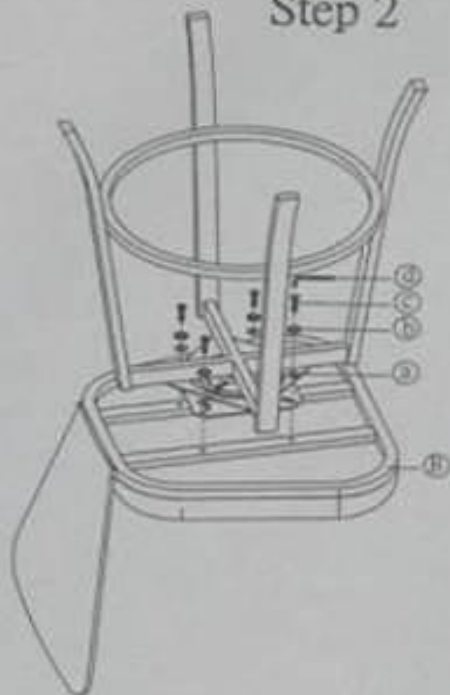

Chintaly Imports

ASSEMBLY INSTRUCTION
ITEM NO.: 0404/0410/0413/0459

Step 1

Step 2

Step 3

FINISH

PARTS LIST:

NO	DESCRIPTION	SKETCH	QTY
A	BASE		1PC
B	BUCKET		1PC

HARDWARE LIST:

NO	DESCRIPTION	SKETCH	QTY
a	WASHER		4PCS
b	SPRING WASHER		4PCS
c	BOLT		4PCS
d	ALLEN KEY		2PCS