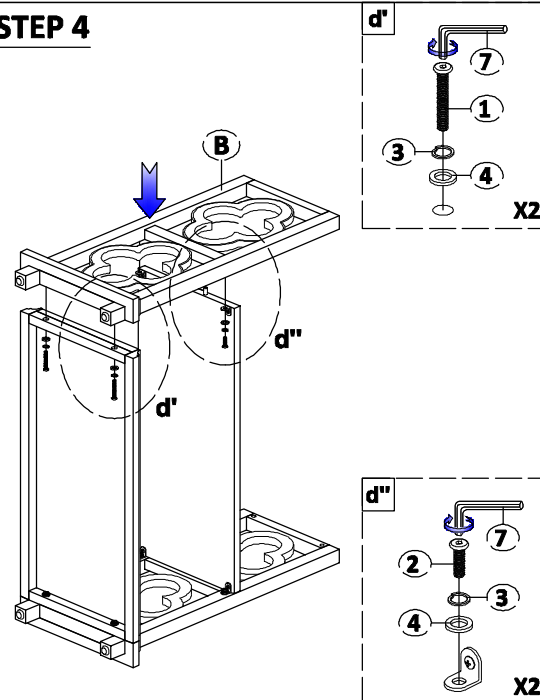

ASSEMBLY INSTRUCTION

9331XXX BOOK SHELVES

PART LIST

HARDWARE LIST

1	Long Bolt	2	Short Bolt
	1/4" x 40mm (8 pcs)		1/4" x 15mm (4 pcs)
3	Spring Washer	4	Flat Washer
	5/16" (12 pcs)		5/16" (12 pcs)
5	Screw	6	Shelf pin
	1/8" x 15mm (4 pcs)		(4 pcs)
		7	Allen Key
			(1 pc)

DO NOT FULLY TIGHTEN SCREWS AND NUTS UNTIL THE ENTIRE ITEM IS COMPLETELY ASSEMBLED

STEP 1

STEP 2

STEP 3

STEP 4

STEP 5

COMPLETE