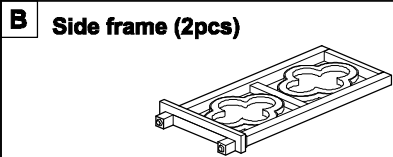

ASSEMBLY INSTRUCTION

9331XXX BOOK SHELVES

PART LIST

HARDWARE LIST

1	Long Bolt	2	Short Bolt
	1/4" x 40mm (8 pcs)		1/4" x 15mm (4 pcs)
3	Spring Washer	4	Flat Washer
	5/16" (12 pcs)		5/16" (12 pcs)
5	Screw	6	Shelf pin
	1/8" x 15mm (4 pcs)		(4 pcs)
		7	Allen Key
			(1 pc)

DO NOT FULLY TIGHTEN SCREWS AND NUTS UNTIL THE ENTIRE ITEM IS COMPLETELY ASSEMBLED

STEP 1

STEP 2

STEP 3

STEP 4

STEP 5

COMPLETE