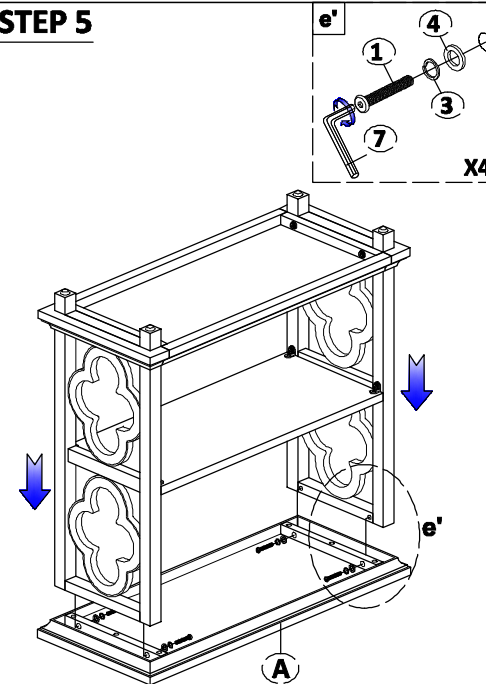

ASSEMBLY INSTRUCTION

9331XXX BOOK SHELVES

PART LIST

HARDWARE LIST

1	Long Bolt	2	Short Bolt
	1/4" x 40mm (8 pcs)		1/4" x 15mm (4 pcs)
3	Spring Washer	4	Flat Washer
	5/16" (12 pcs)		5/16" (12 pcs)
5	Screw	6	Shelf pin
	1/8" x 15mm (4 pcs)		(4 pcs)
		7	Allen Key
			(1 pc)

DO NOT FULLY TIGHTEN SCREWS AND NUTS UNTIL THE ENTIRE ITEM IS COMPLETELY ASSEMBLED

STEP 1

STEP 2

STEP 3

STEP 4

STEP 5

COMPLETE