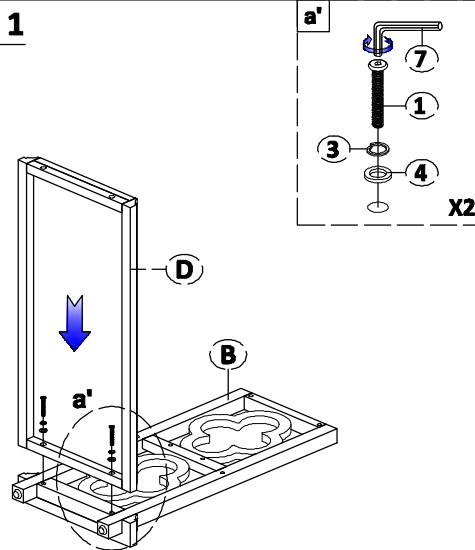

ASSEMBLY INSTRUCTION

9331XXX BOOK SHELVES

PART LIST

HARDWARE LIST

1	Long Bolt	2	Short Bolt
	1/4" x 40mm (8 pcs)		1/4" x 15mm (4 pcs)
3	Spring Washer	4	Flat Washer
	5/16" (12 pcs)		5/16" (12 pcs)
5	Screw	6	Shelf pin
	1/8" x 15mm (4 pcs)		(4 pcs)
		7	Allen Key
			(1 pc)

DO NOT FULLY TIGHTEN SCREWS AND NUTS UNTIL THE ENTIRE ITEM IS COMPLETELY ASSEMBLED

STEP 1

STEP 2

STEP 3

STEP 4

STEP 5

COMPLETE