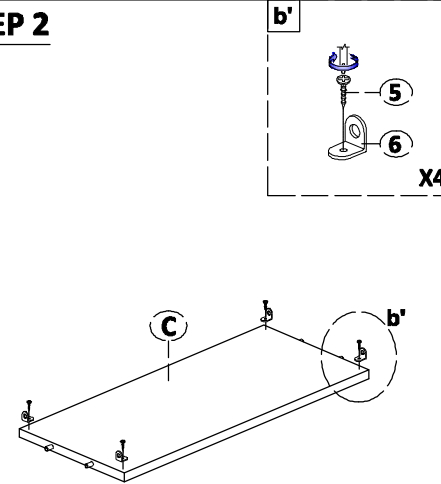

ASSEMBLY INSTRUCTION

9331XXX BOOK SHELVES

PART LIST

HARDWARE LIST

1	Long Bolt	2	Short Bolt
	1/4" x 40mm (8 pcs)		1/4" x 15mm (4 pcs)
3	Spring Washer	4	Flat Washer
	5/16" (12 pcs)		5/16" (12 pcs)
5	Screw	6	Shelf pin
	1/8" x 15mm (4 pcs)		(4 pcs)
		7	Allen Key
			(1 pc)

DO NOT FULLY TIGHTEN SCREWS AND NUTS UNTIL THE ENTIRE ITEM IS COMPLETELY ASSEMBLED

STEP 1

STEP 2

STEP 3

STEP 4

STEP 5

COMPLETE