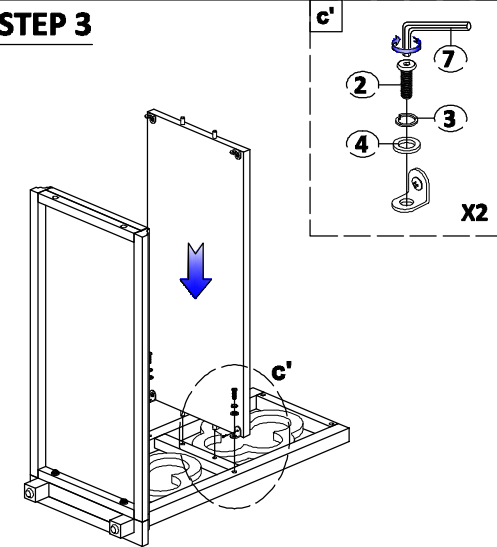

ASSEMBLY INSTRUCTION

9331XXX BOOK SHELVES

PART LIST

HARDWARE LIST

1	Long Bolt	2	Short Bolt
	1/4" x 40mm (8 pcs)		1/4" x 15mm (4 pcs)
3	Spring Washer	4	Flat Washer
	5/16" (12 pcs)		5/16" (12 pcs)
5	Screw	6	Shelf pin
	1/8" x 15mm (4 pcs)		(4 pcs)
		7	Allen Key
			(1 pc)

DO NOT FULLY TIGHTEN SCREWS AND NUTS UNTIL THE ENTIRE ITEM IS COMPLETELY ASSEMBLED

STEP 1

STEP 2

STEP 3

STEP 4

STEP 5

COMPLETE